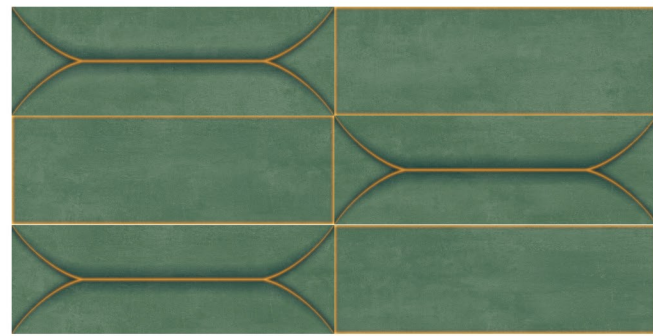

BOAT

COLLECTION

Size
4" x 12"
10 x 30cm

Thickness
8mm

Surface
Glossy

DARK GREEN