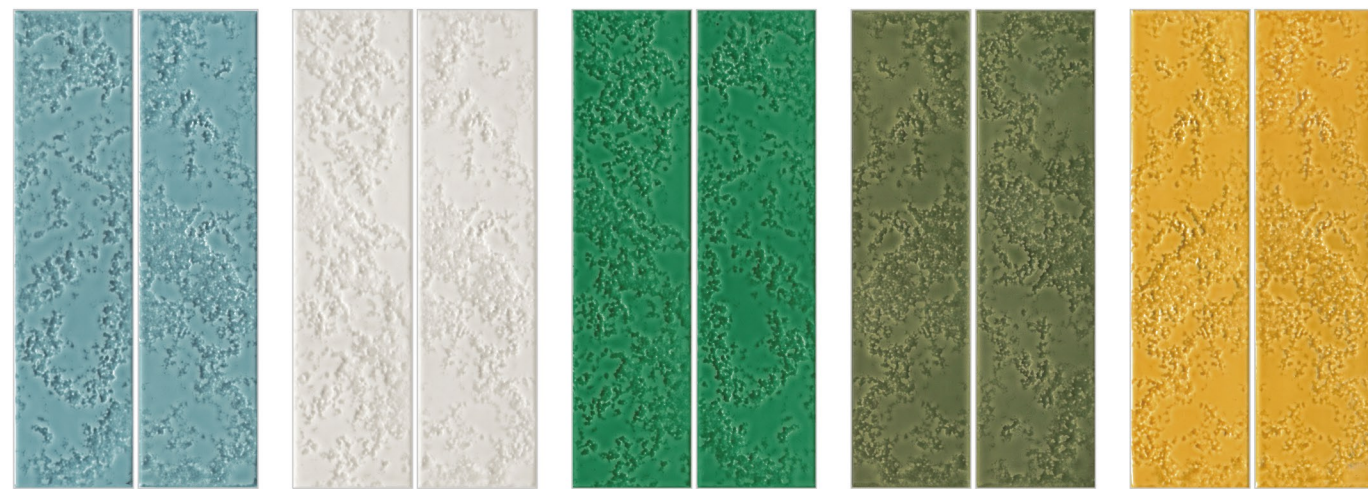

Glossy

AQUA

CREAM

EMD GREEN

ALGAE GREEN

YELLOW

BLUE

RUBY RED