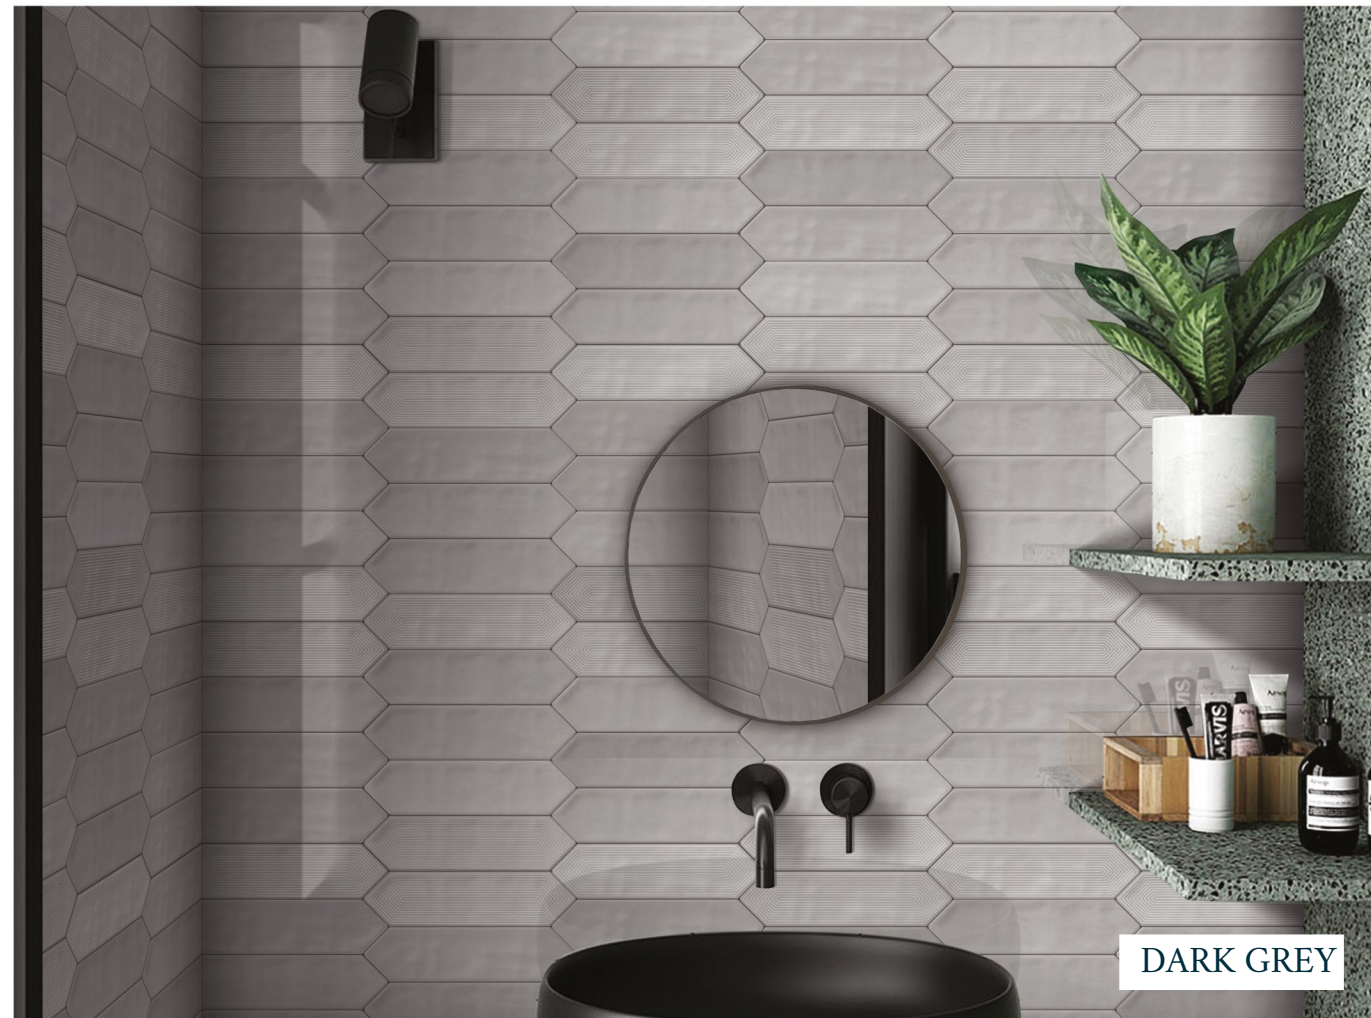

CLOUDY PICKET

COLLECTION

Size
3" x 12"
7.5 x 30cm

Thickness
10mm

Surface
Glossy

DARK GREY