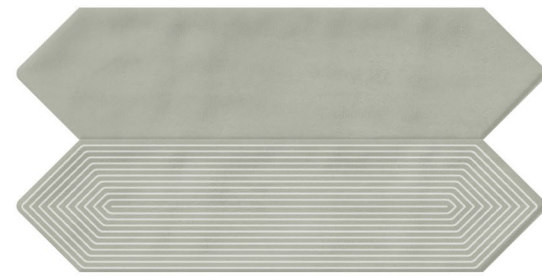

# CLOUDY PICKET

COLLECTION

Size  
3" x 12"  
7.5 x 30cm

Thickness  
10mm

Surface  
Glossy

DARK GREY

LIGHT GREY

BLUE