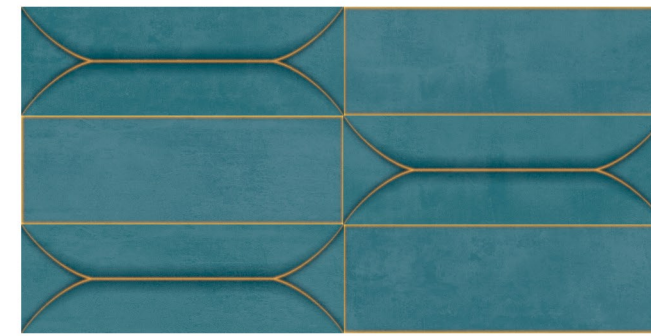

BOAT

COLLECTION

Size
4" x 12"
10 x 30cm

Thickness
8mm

Surface
Glossy

TEAL