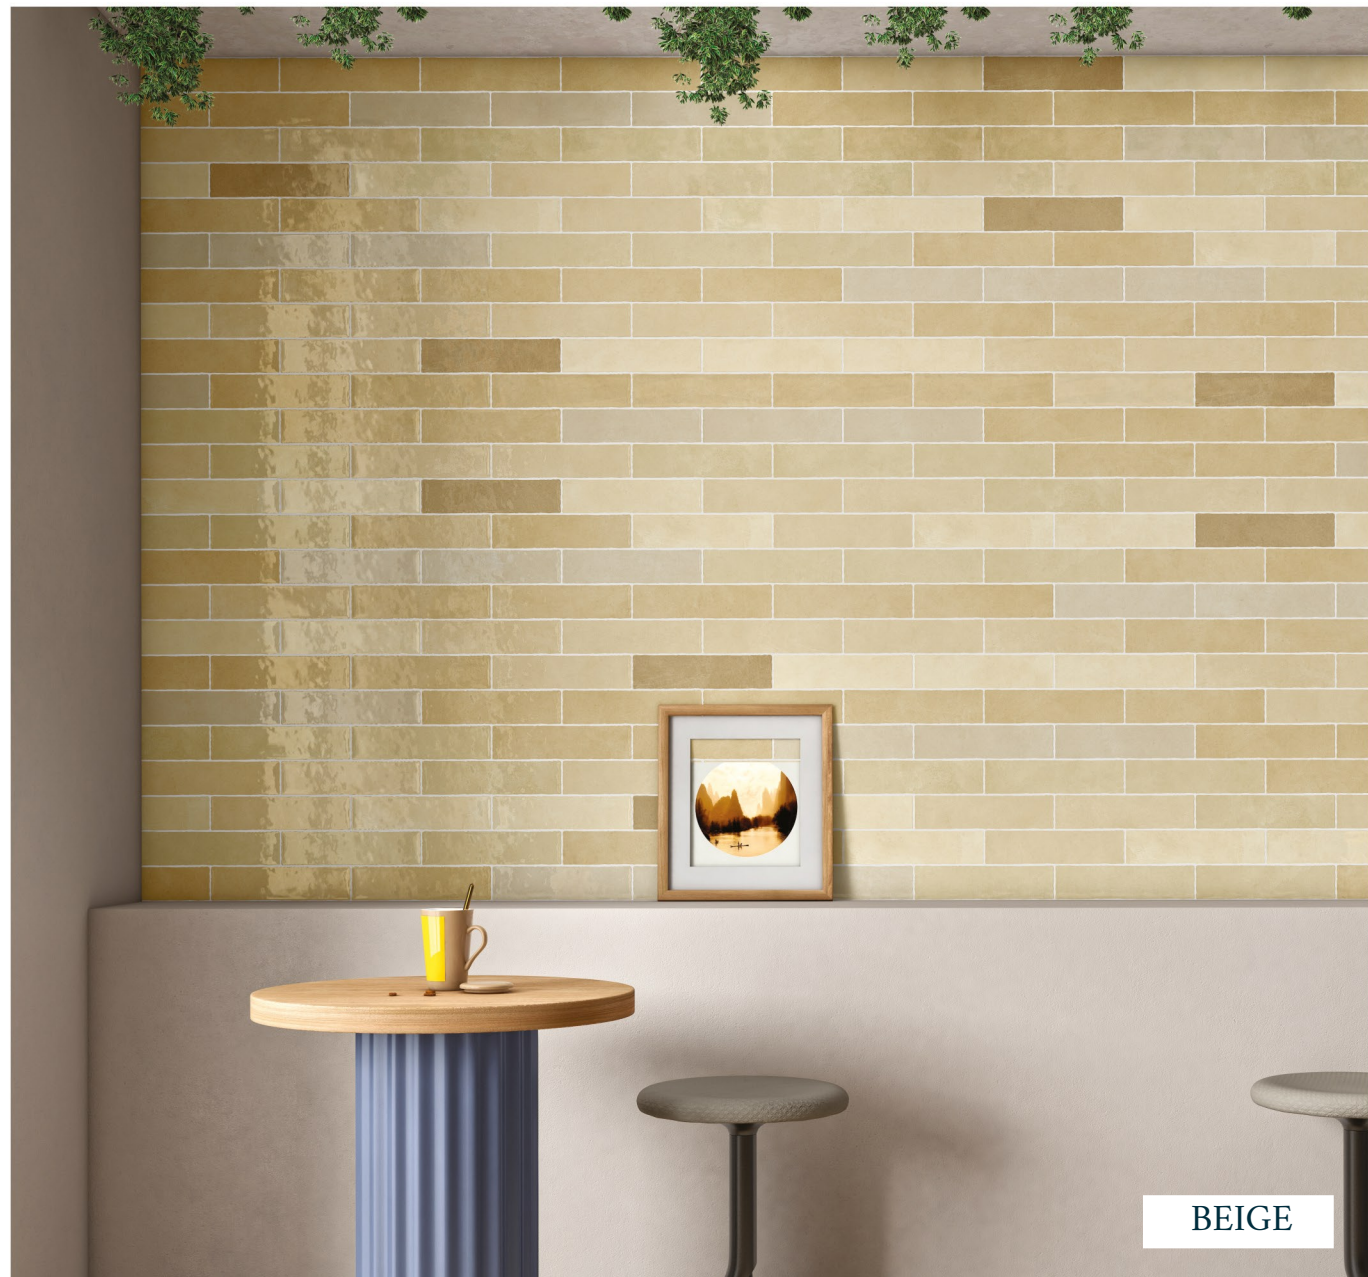

RIO

COLLECTION

Size
3" x 12"
7.5 x 30cm

Thickness
10mm

Surface
Glossy

BEIGE