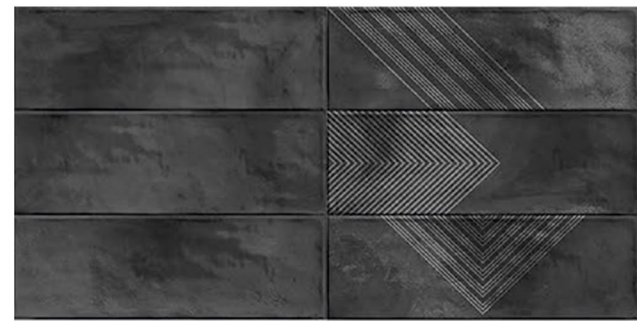

EMD GREEN

BROWN

CHOCO

YELLOW

ORANGE

DARK GREY

CHARCOAL

AQUA