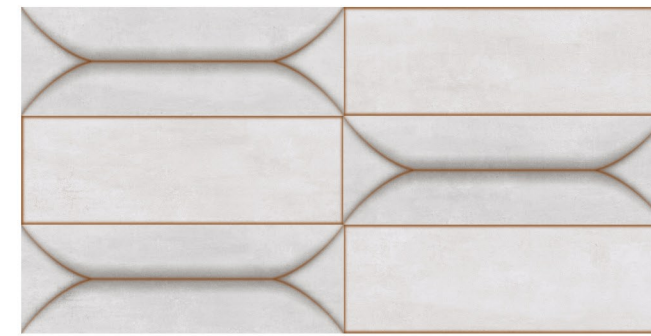

# BOAT

COLLECTION

Size  
4" x 12"  
10 x 30cm

Thickness  
8mm

Surface  
Glossy

LIGHT GREEN

CREAM

GREY