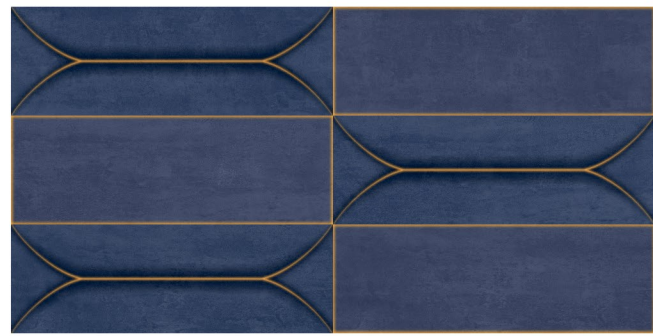

BOAT

COLLECTION

Size
4" x 12"
10 x 30cm

Thickness
8mm

Surface
Glossy

NAVY BLUE