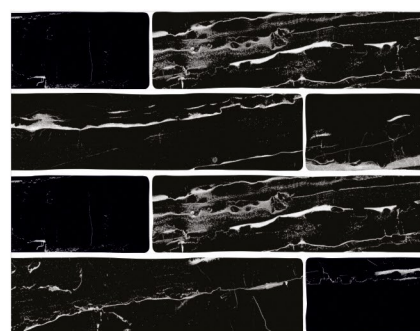

# BRICK

COLLECTION

Size  
3" x 12"  
7.5 x 30cm

Thickness  
10mm

Surface  
Matt

1101

1102

1103