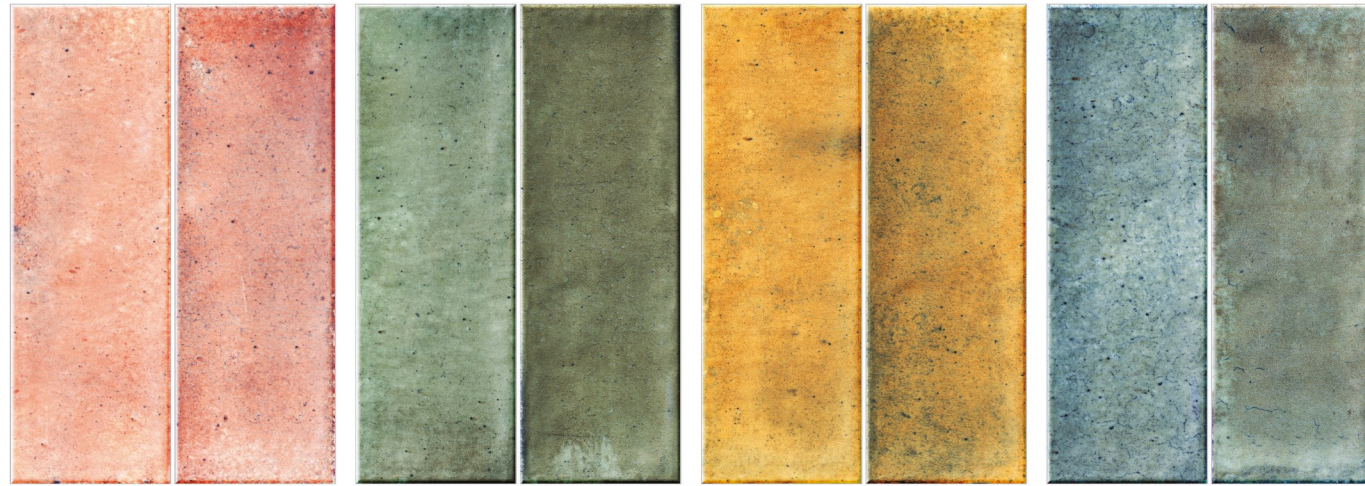

HARBOR

COLLECTION

Size
3" x 9"
7.5 x 22.5cm

Thickness
10mm

Surface
Glossy

ICE PEACH

ICE MINT

ICE YELLOW

ICE BLUE