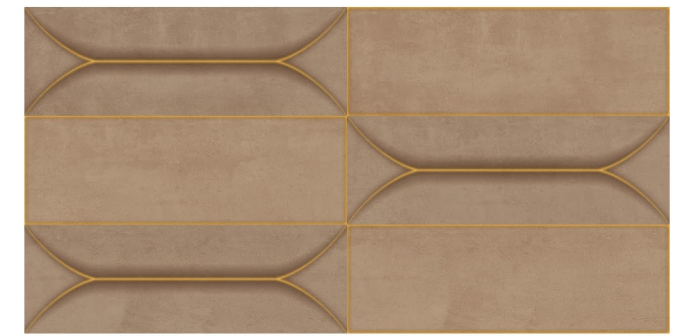

# BOAT

COLLECTION

Size  
4" x 12"  
10 x 30cm

Thickness  
8mm

Surface  
Glossy

LIGHT GREEN

CREAM

GREY