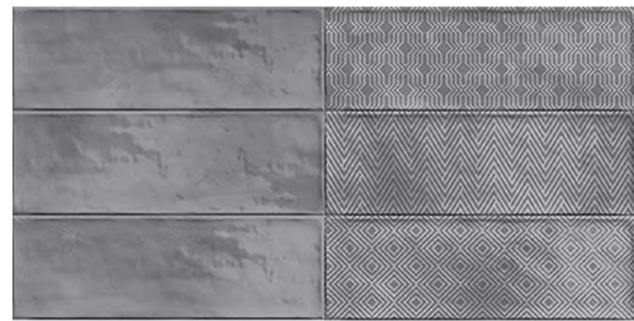

EMD GREEN

BROWN

CHOCO

YELLOW

ORANGE

DARK GREY

CHARCOAL

AQUA