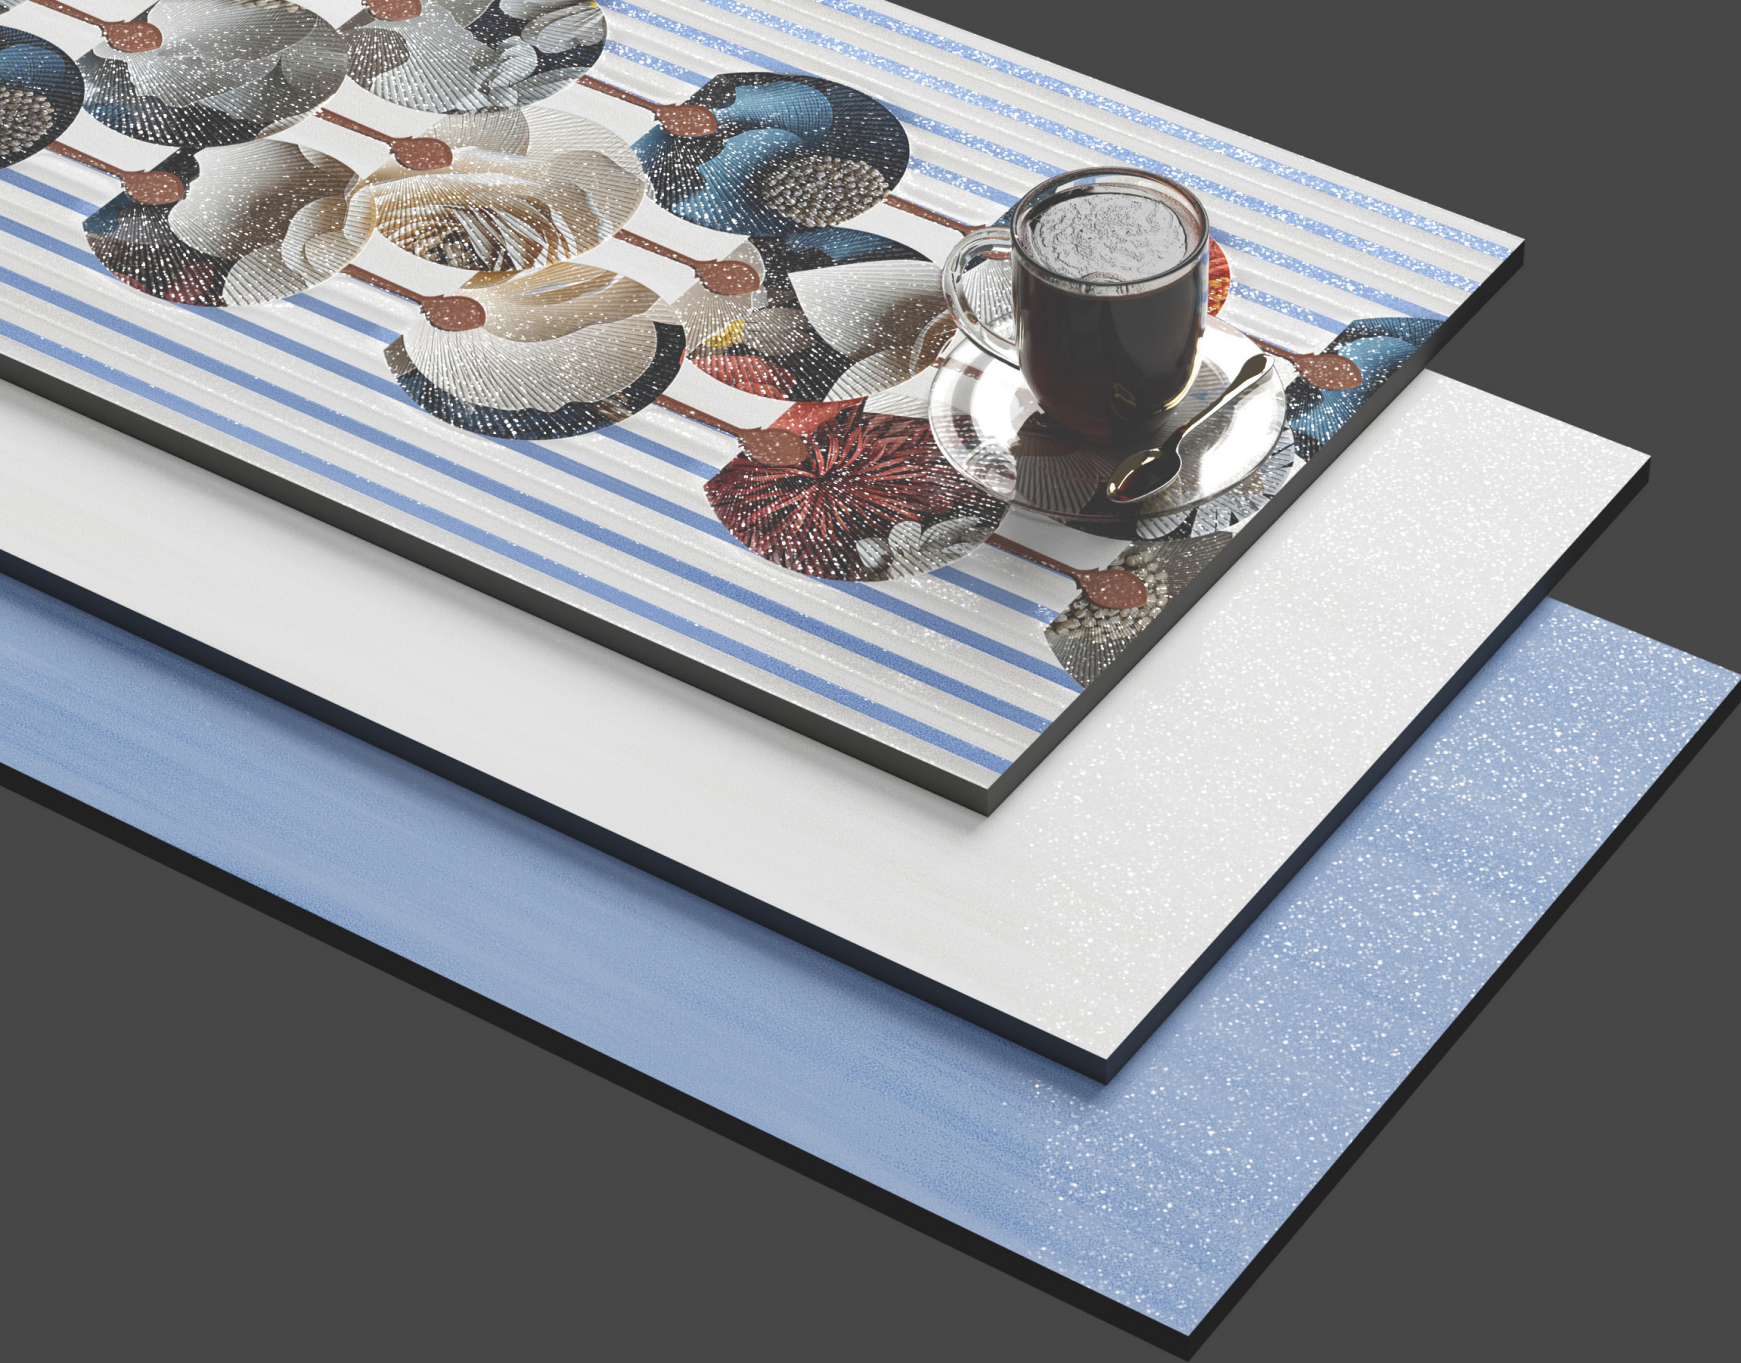

Size:
300 x 600MM

Random:
4 face

SR SG 6012 LT
SR SG 6012 HL
SR SG 6012 DK

RANDOM

SR SG 6012 FL
Finish: **Antiskid Matt** **300 x 300mm**

sugar
SERIES

300 x
600MM

sugar
SERIES