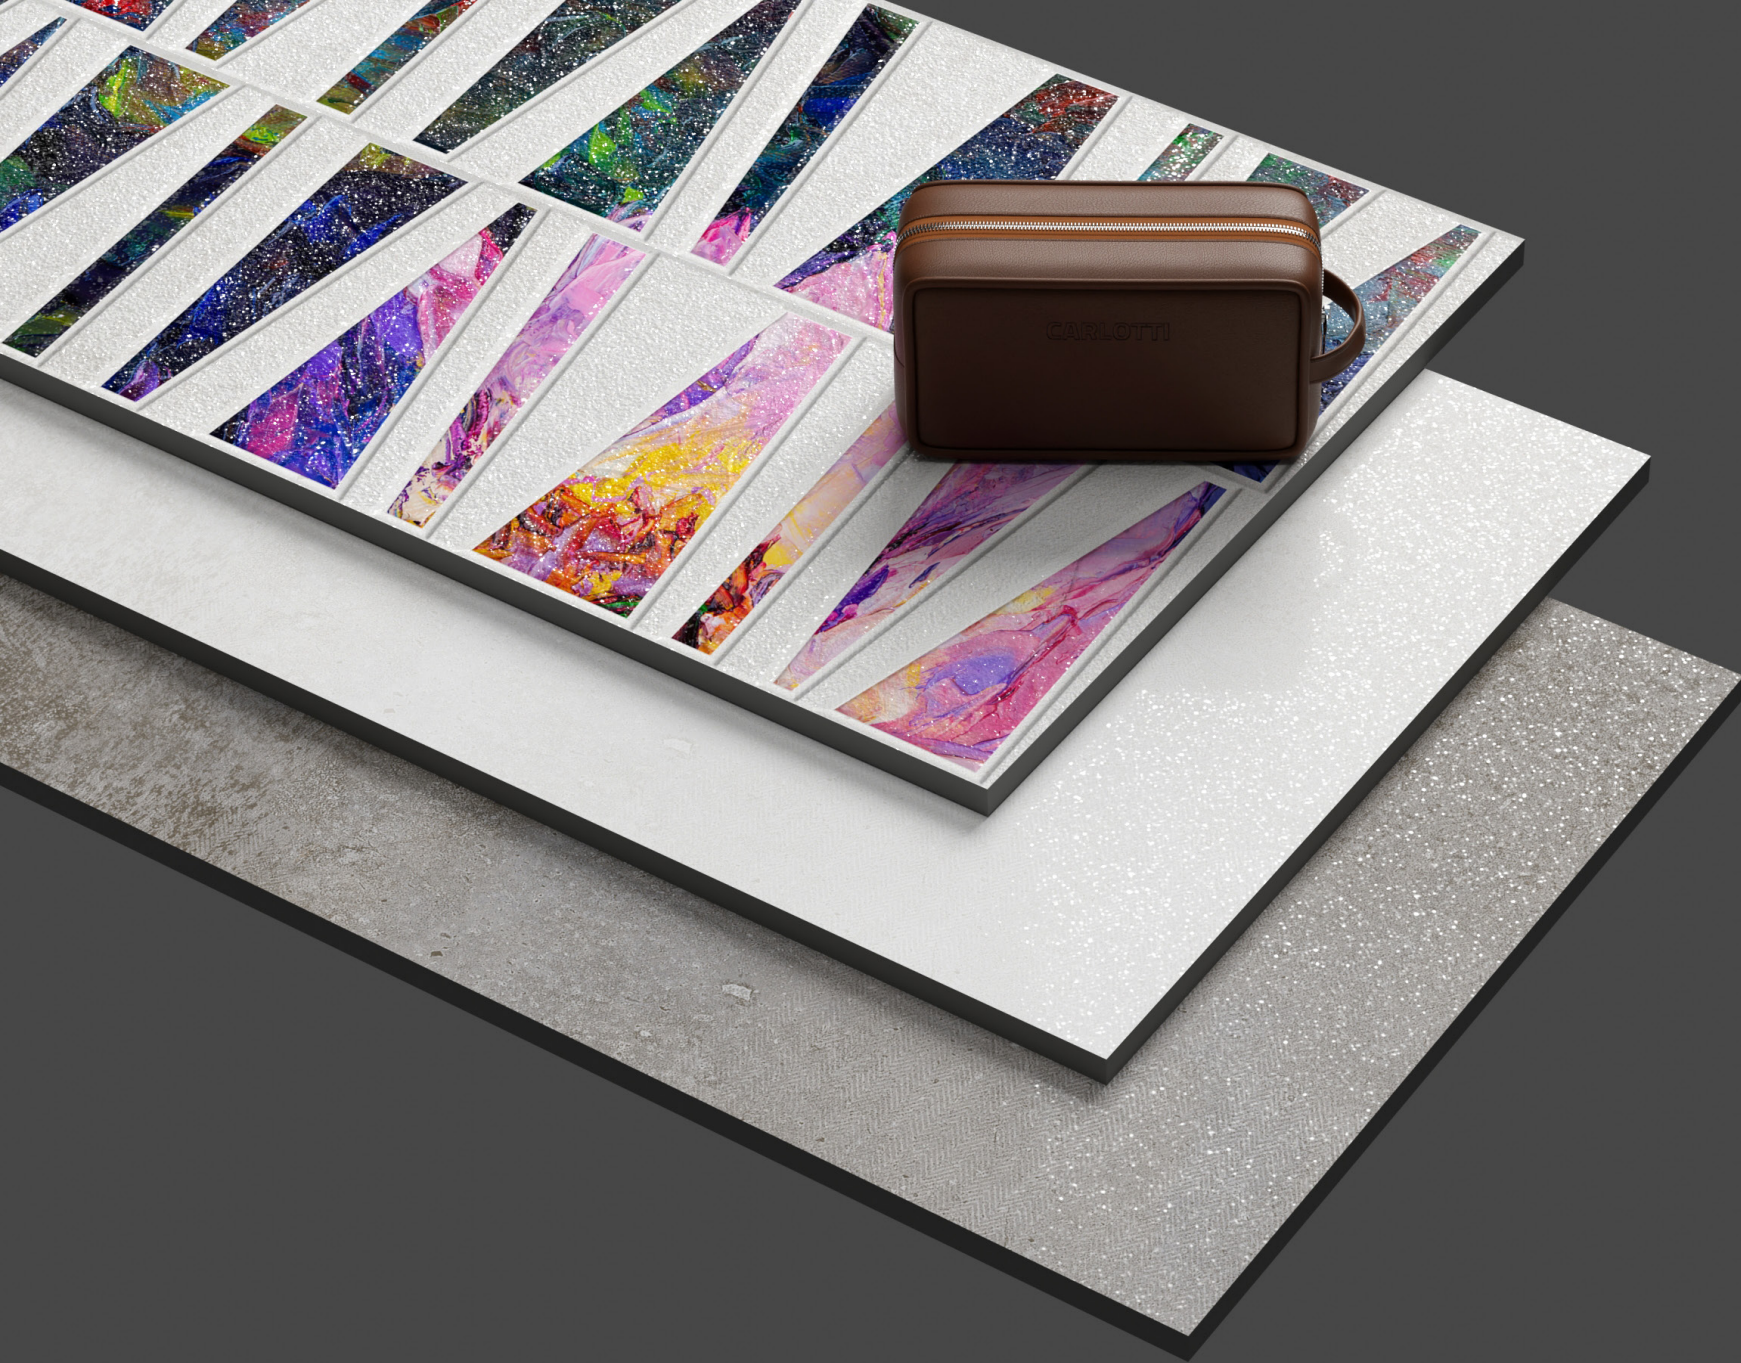

sugar
SERIES

300 x
600MM