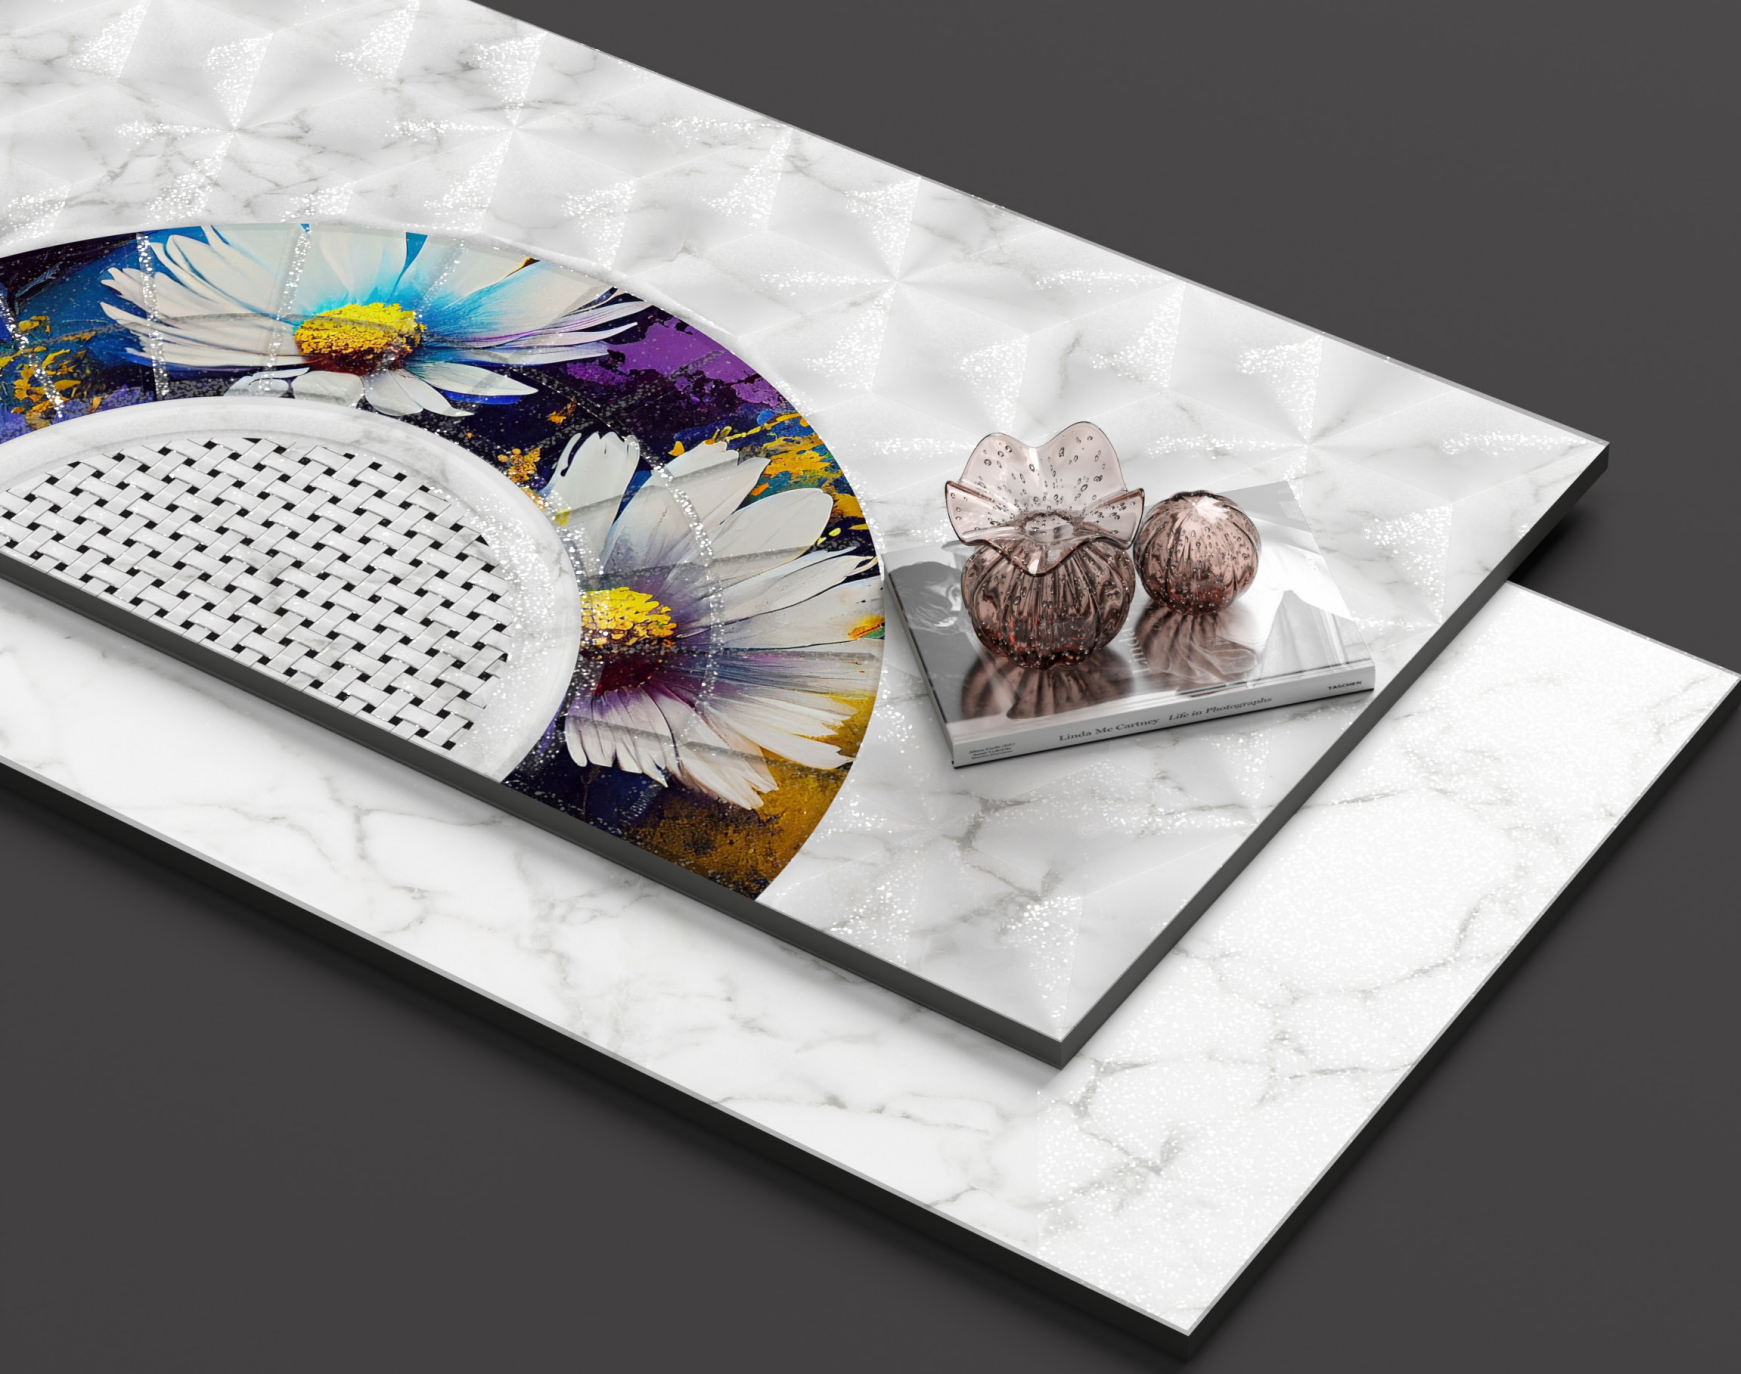

sugar
SERIES

SR SG 6002

Finish:
Sugar

Size:
300 x 600MM

Random:
1 face

SR SG 6002 LT
SR SG 6002 HL

RANDOM

SR SG 6002 FL
Finish: **Antiskid Matt** **300 x 300mm**