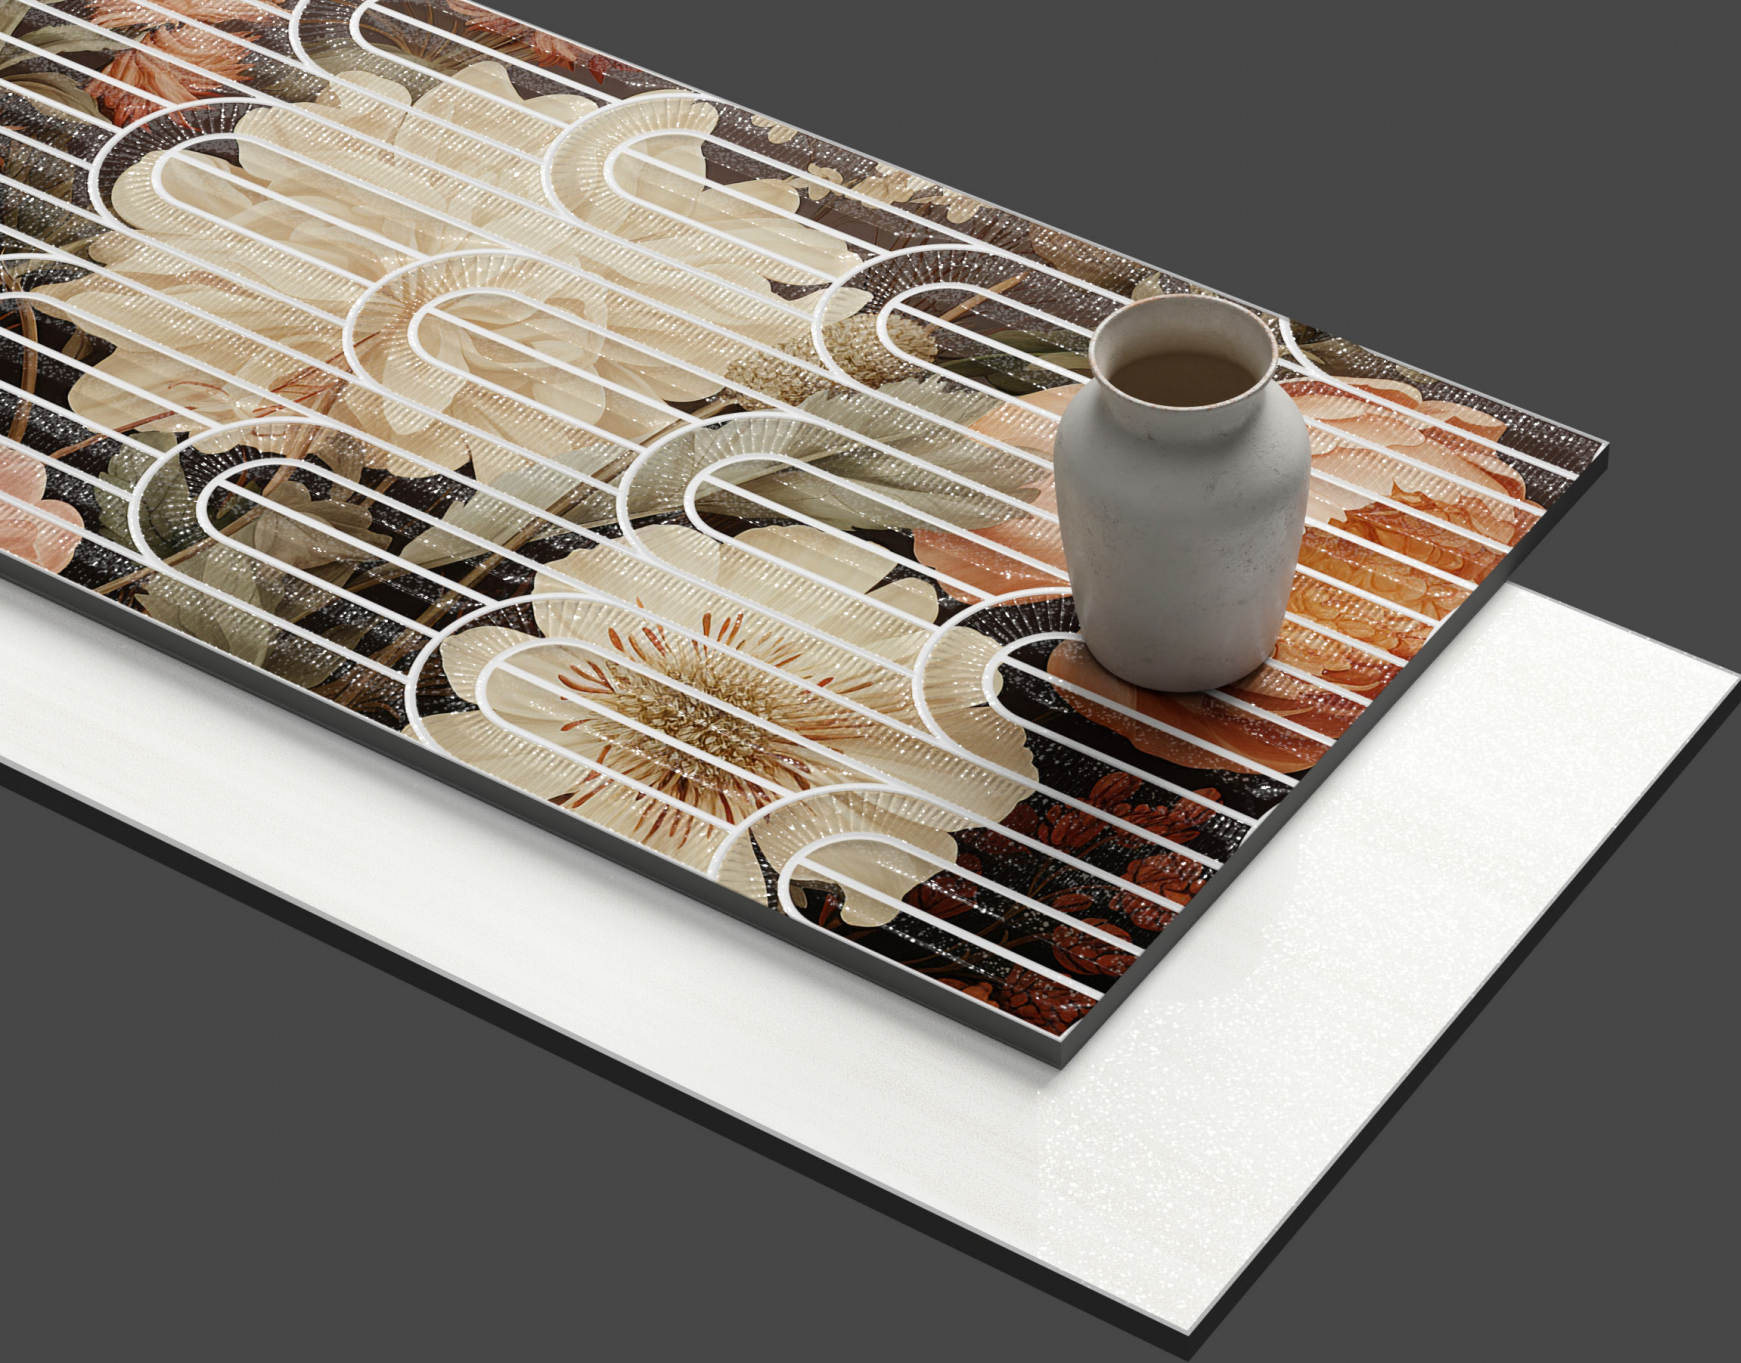

sugar
SERIES

THE
GLEAM

300 x
600MM

sugar
SERIES

Masters of contemporary home styles

Inspired by the likeliness of natural marble, the sugar surface offers numerous options and glitter your dream home

Application Areas

300 x
600MM

sugar
SERIES

SR SG 6017

Finish:
Sugar

Size:
300 x 600MM

Random:
1 face

SR SG 6017 LT
SR SG 6017 HL
SR SG 6017 DK

RANDOM

SR SG 6017 FL
Finish: **Antiskid Matt** **300 x 300mm**

sugar
SERIES

300 x
600MM

sugar
SERIES

SR SG 6018

Finish:
Sugar

Size:
300 x 600MM

Random:
1 face