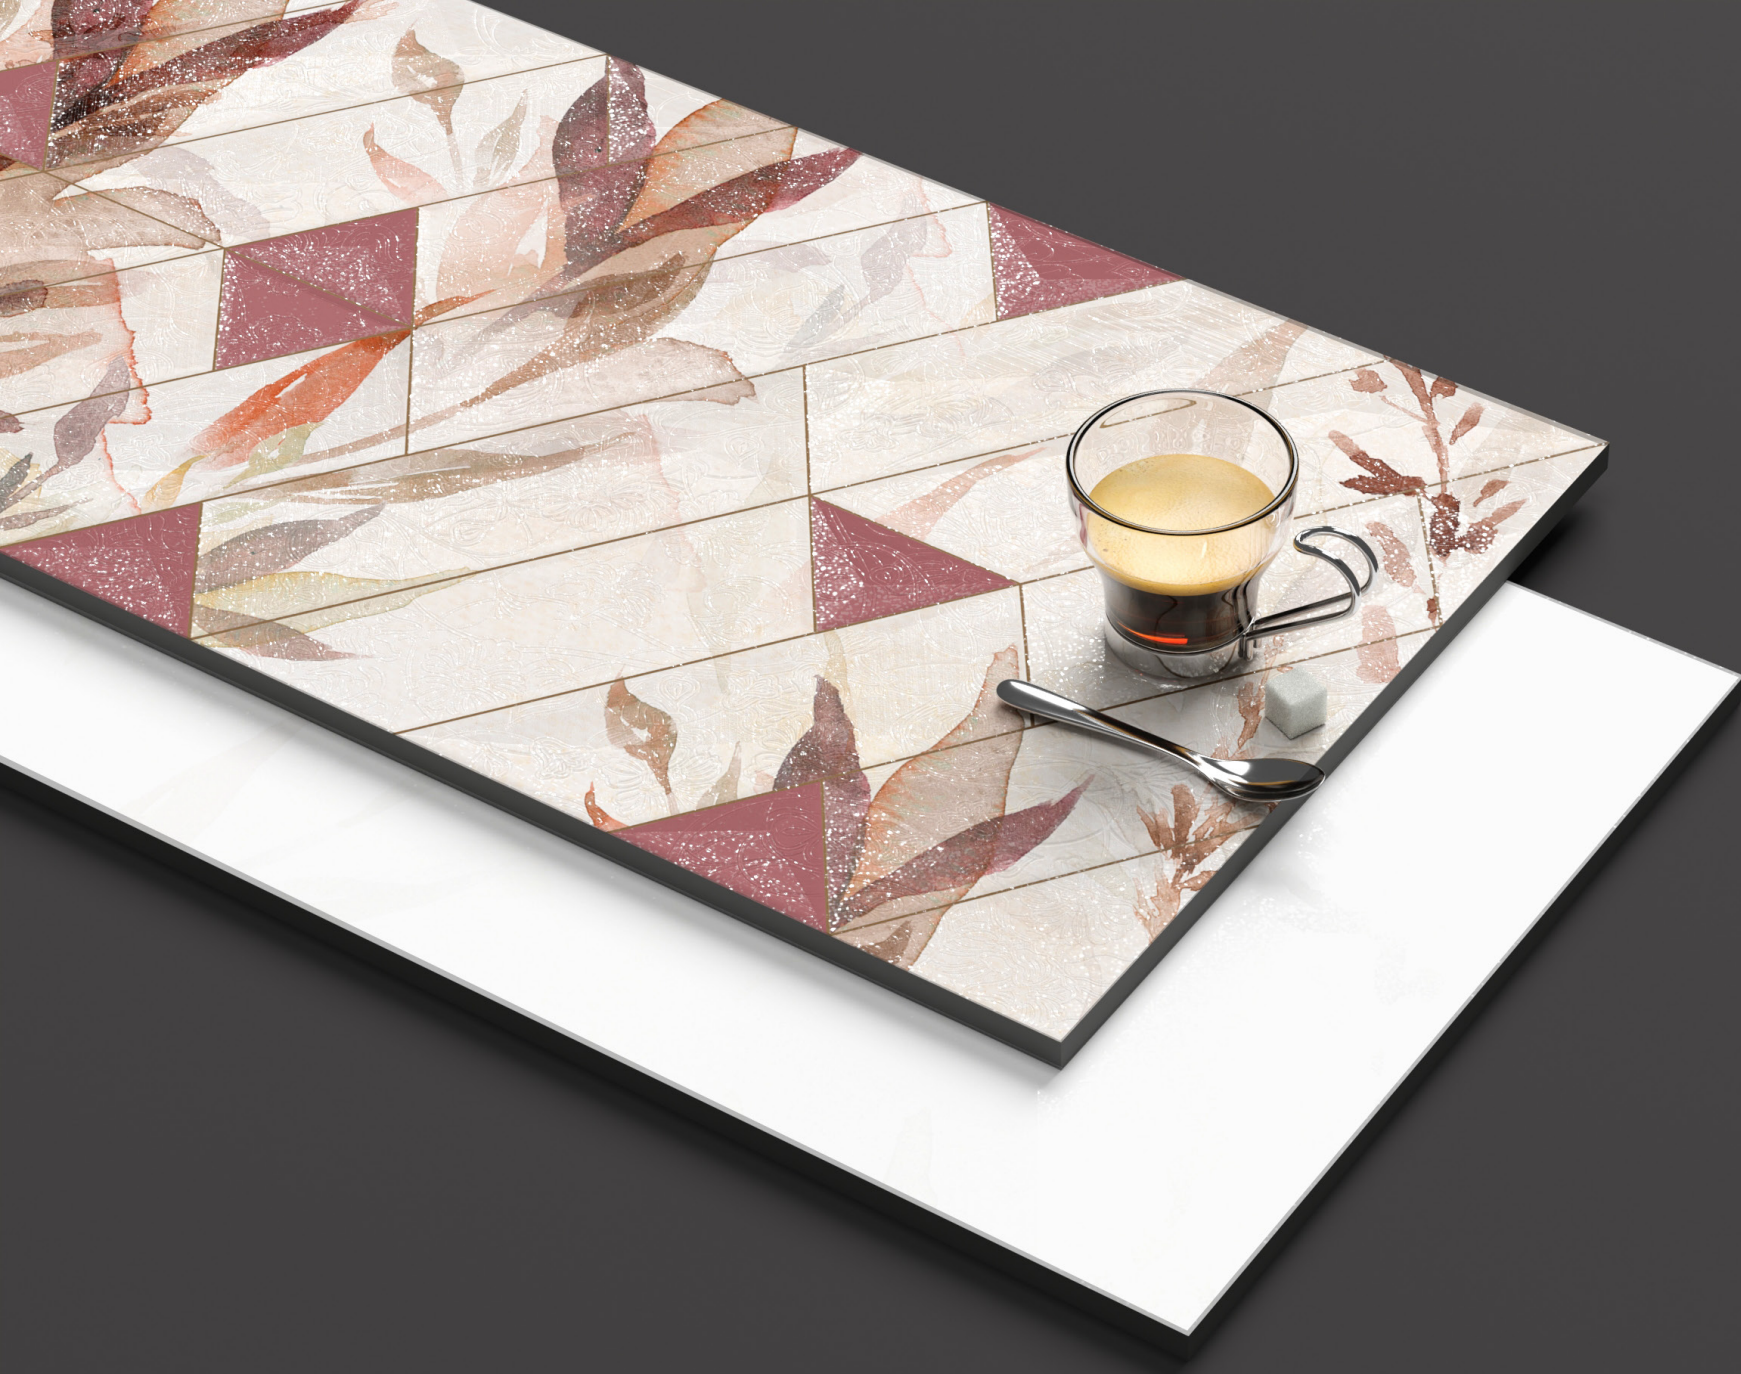

sugar
SERIES

300 x
600MM