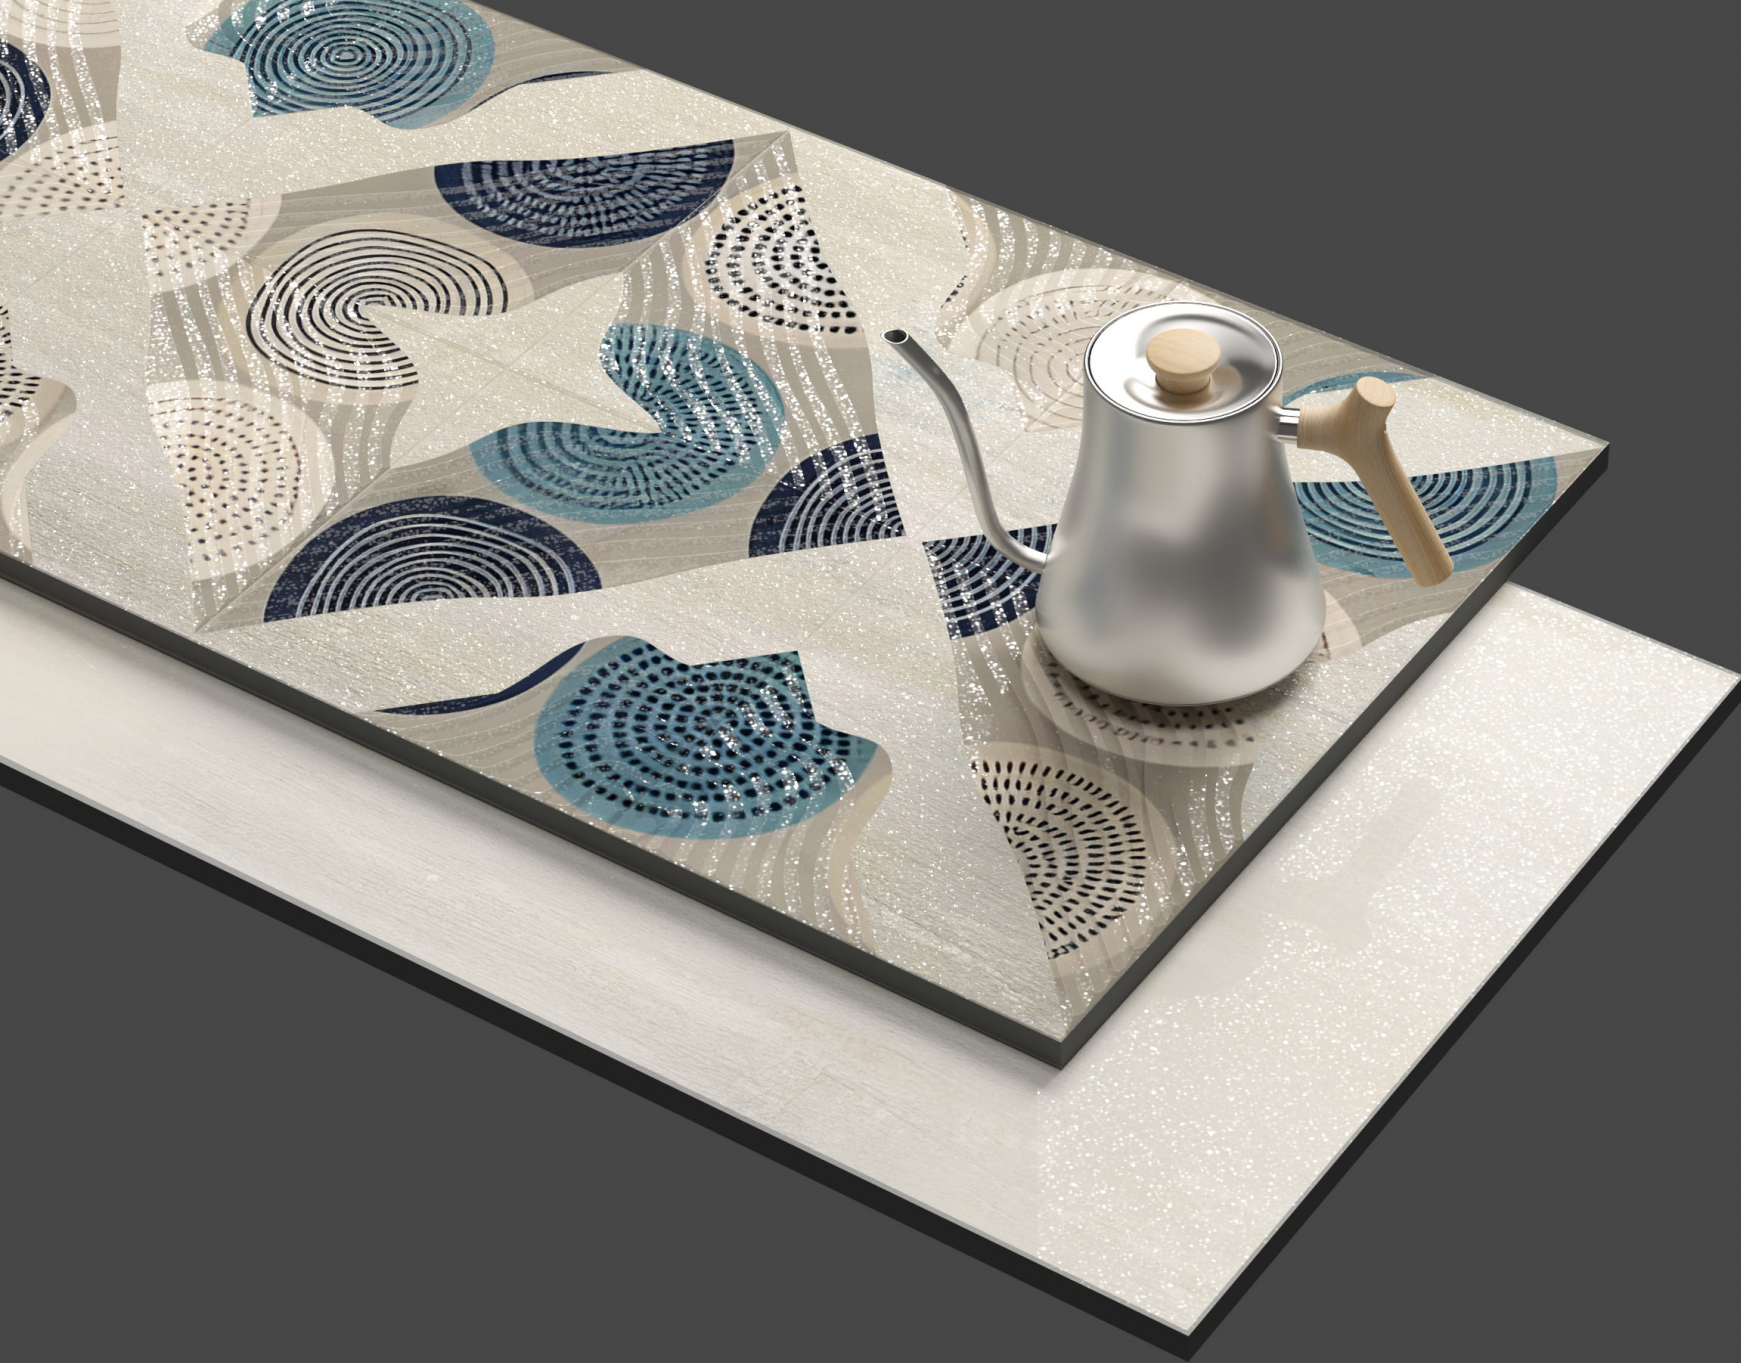

Finish: **Sugar** | Size: **300 x 600MM** | Random: **4 face**

SR SG 6032 LT
SR SG 6032 HL

RANDOM

SR SG 6032 FL
Finish: **Antiskid Matt** | 300 x 300mm

sugar
SERIES

300 x
600MM

sugar
SERIES

SR SG 6033

Finish:
Sugar

Size:
300 x 600MM

Random:
3 face

SR SG 6033 LT
SR SG 6033 HL

RANDOM

SR SG 6033 FL
Finish: **Antiskid Matt**

300 x
300mm

sugar
SERIES

300 x
600MM

sugar
SERIES

SR SG 6034 LT
SR SG 6034 HL

RANDOM

SR SG 6034

Finish:
Sugar

Size:
300 x 600MM

Random:
1 face

SR SG 6034 FL
Finish: **Antiskid Matt**

**300 x
300mm**

sugar
SERIES

300 x
600MM

sugar
SERIES

SR SG 6035 LT
SR SG 6035 HL
SR SG 6035 DK

RANDOM

SR SG 6035