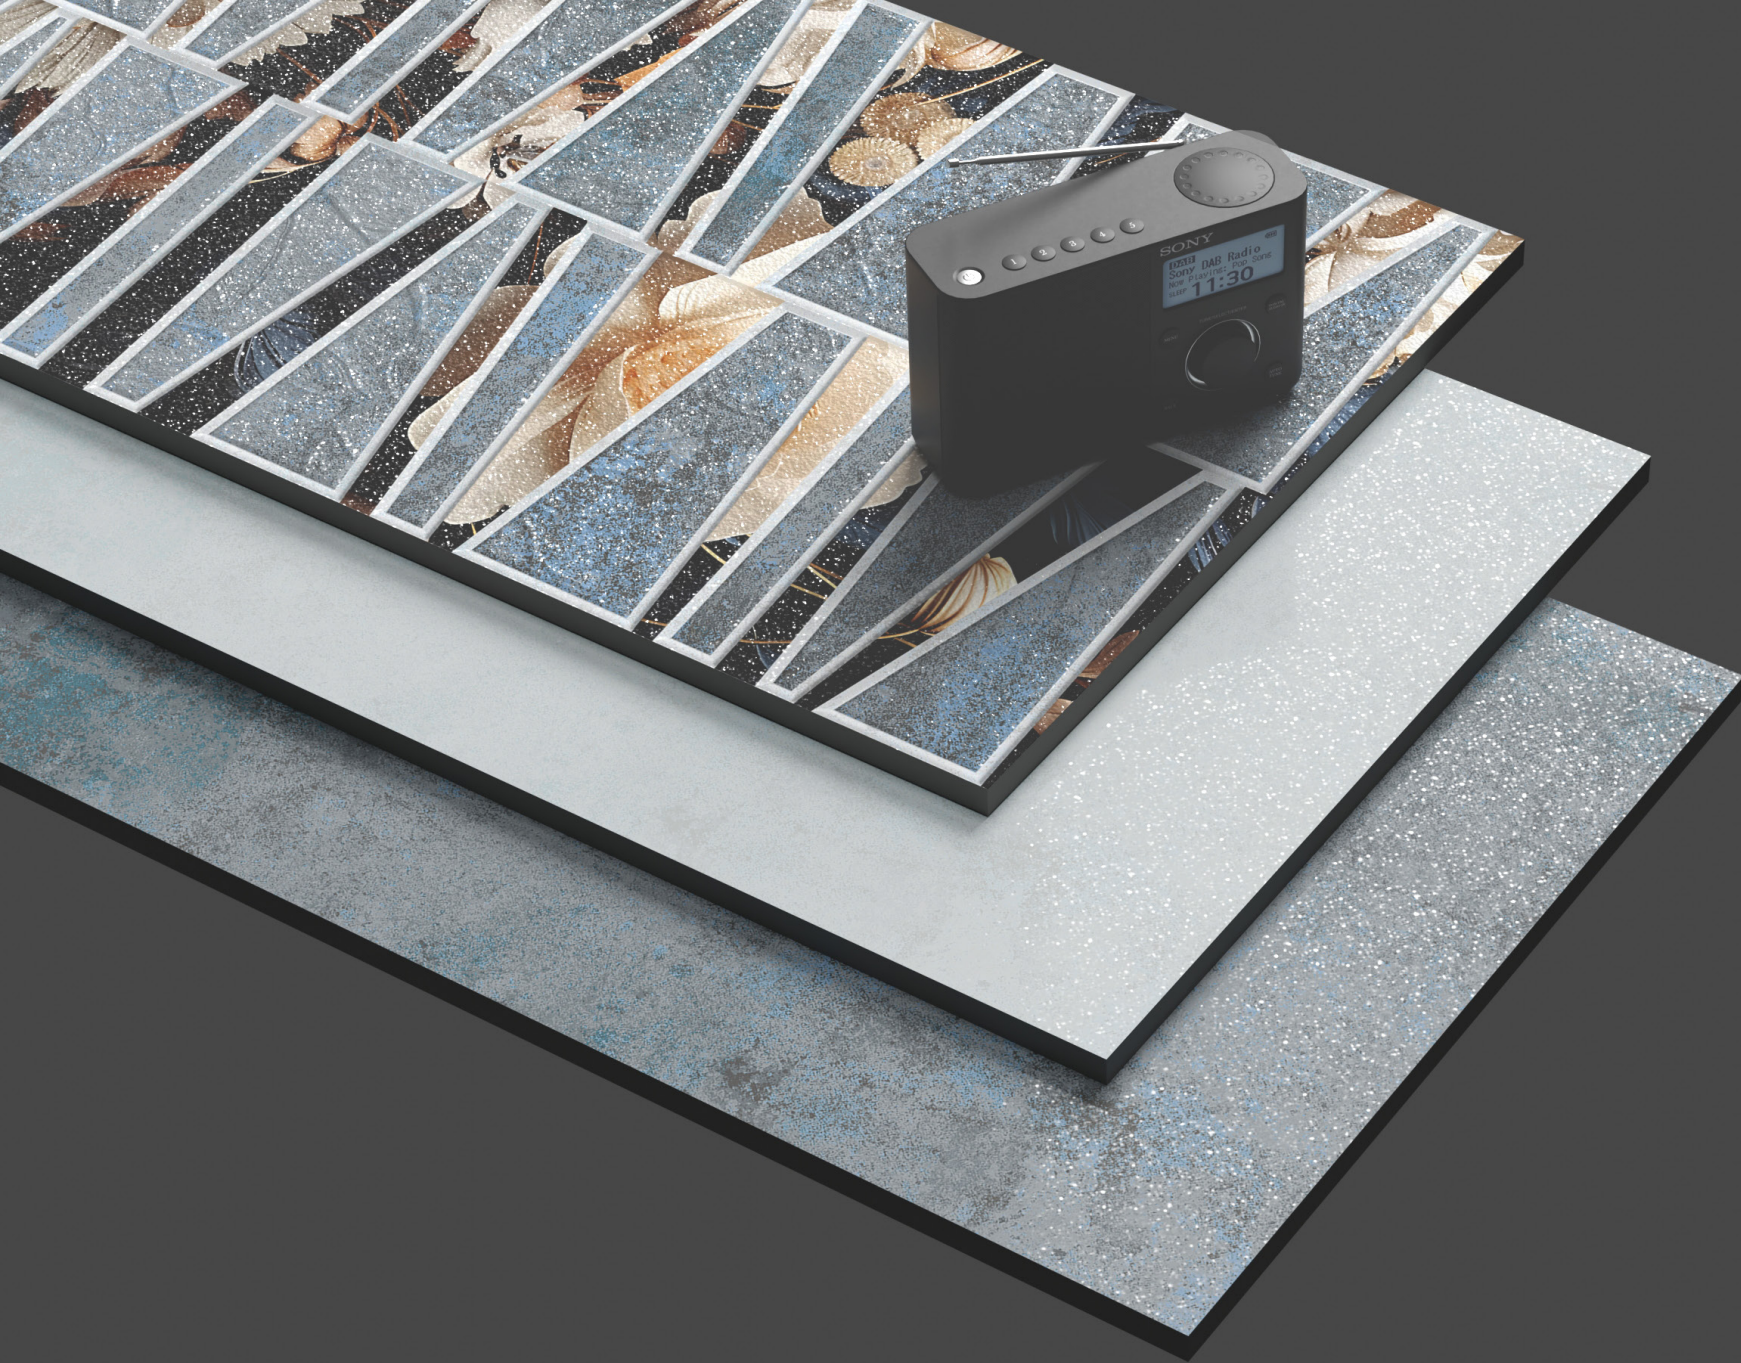

sugar
SERIES

300 x
600MM