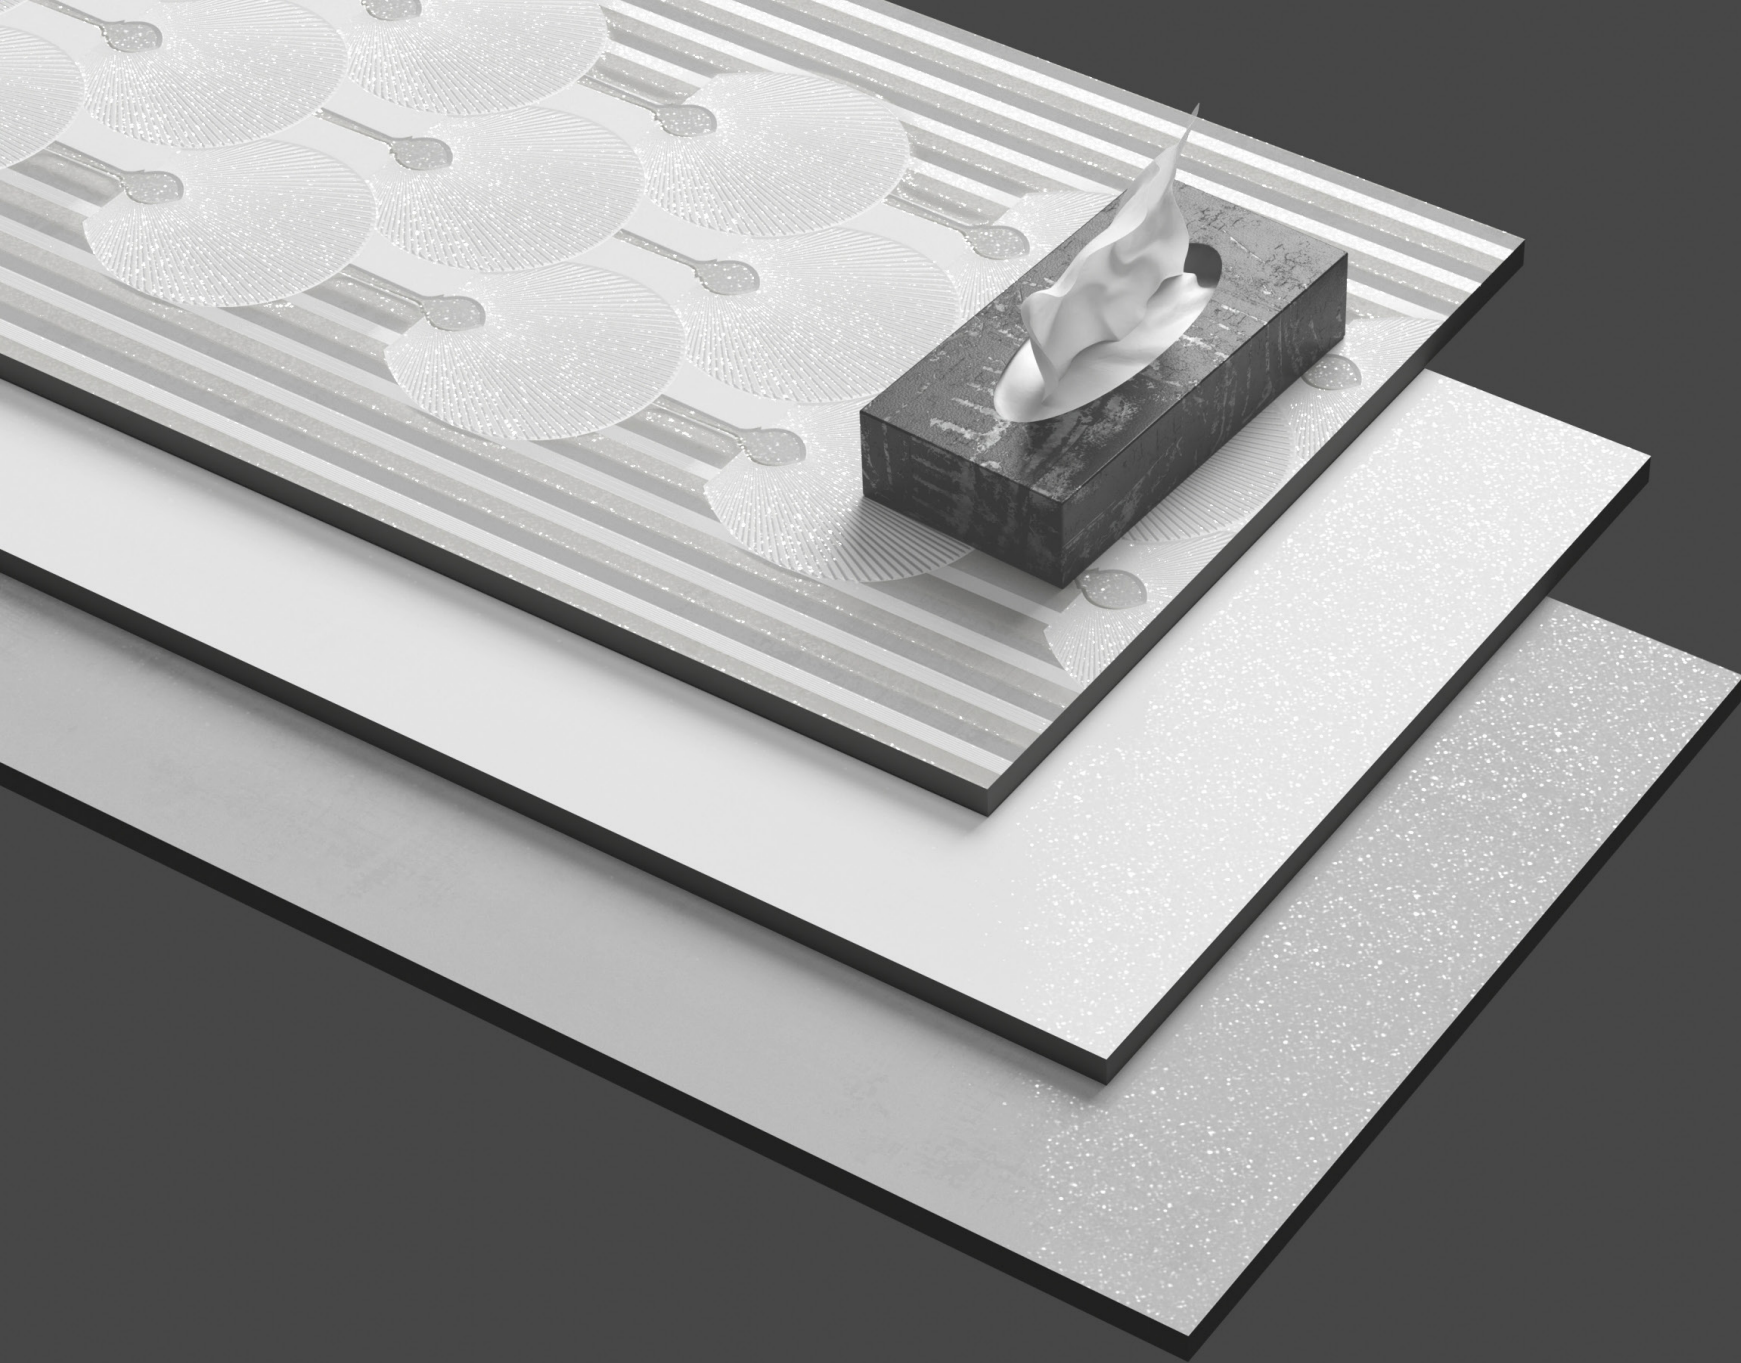

sugar
SERIES

THE
GLEAM

300 x
600MM

sugar
SERIES

Masters of contemporary home styles

Inspired by the likeliness of natural marble, the sugar surface offers numerous options and glitter your dream home

Application Areas

Finish:
Sugar

Size:
300 x 600MM

Random:
4 face

SR SG 6015 FL
Finish: **Antiskid Matt**

300 x 300mm

sugar
SERIES

300 x
600MM

sugar
SERIES

SR SG 6016

Finish:
Sugar

Size:
300 x 600MM

Random:
1 face

SR SG 6016 LT
SR SG 6016 HL
SR SG 6016 DK

RANDOM

SR SG 6016 FL
Finish: **Antiskid Matt** **300 x 300mm**

sugar
SERIES