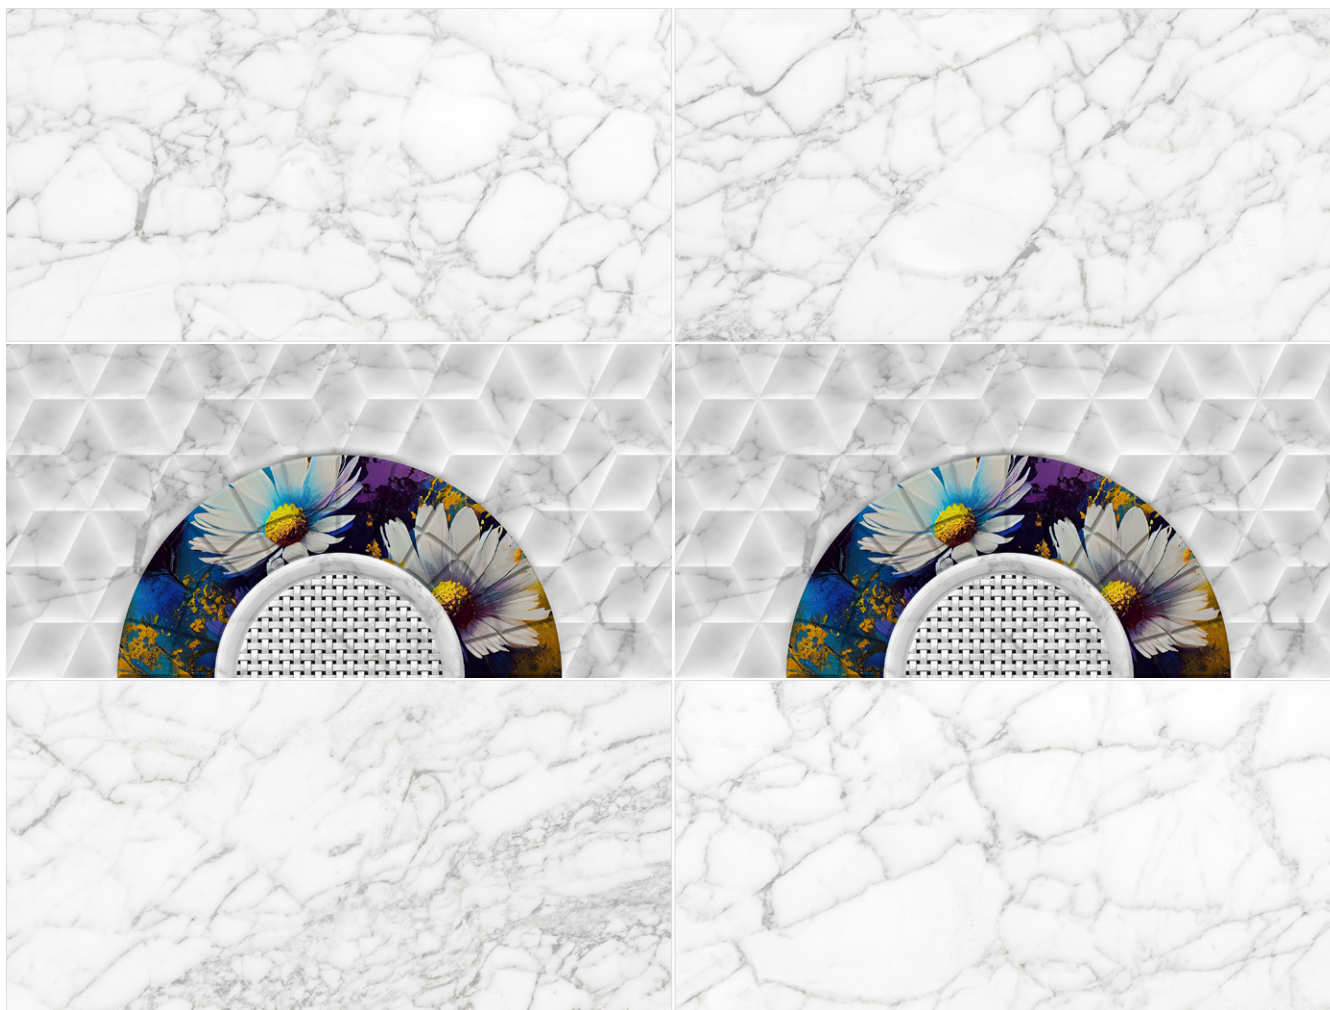

sugar
SERIES

SR SG 6003 LT
SR SG 6003 HL

RANDOM

SR SG 6003

Finish:
Sugar

Size:
300 x 600MM

Random:
4 face