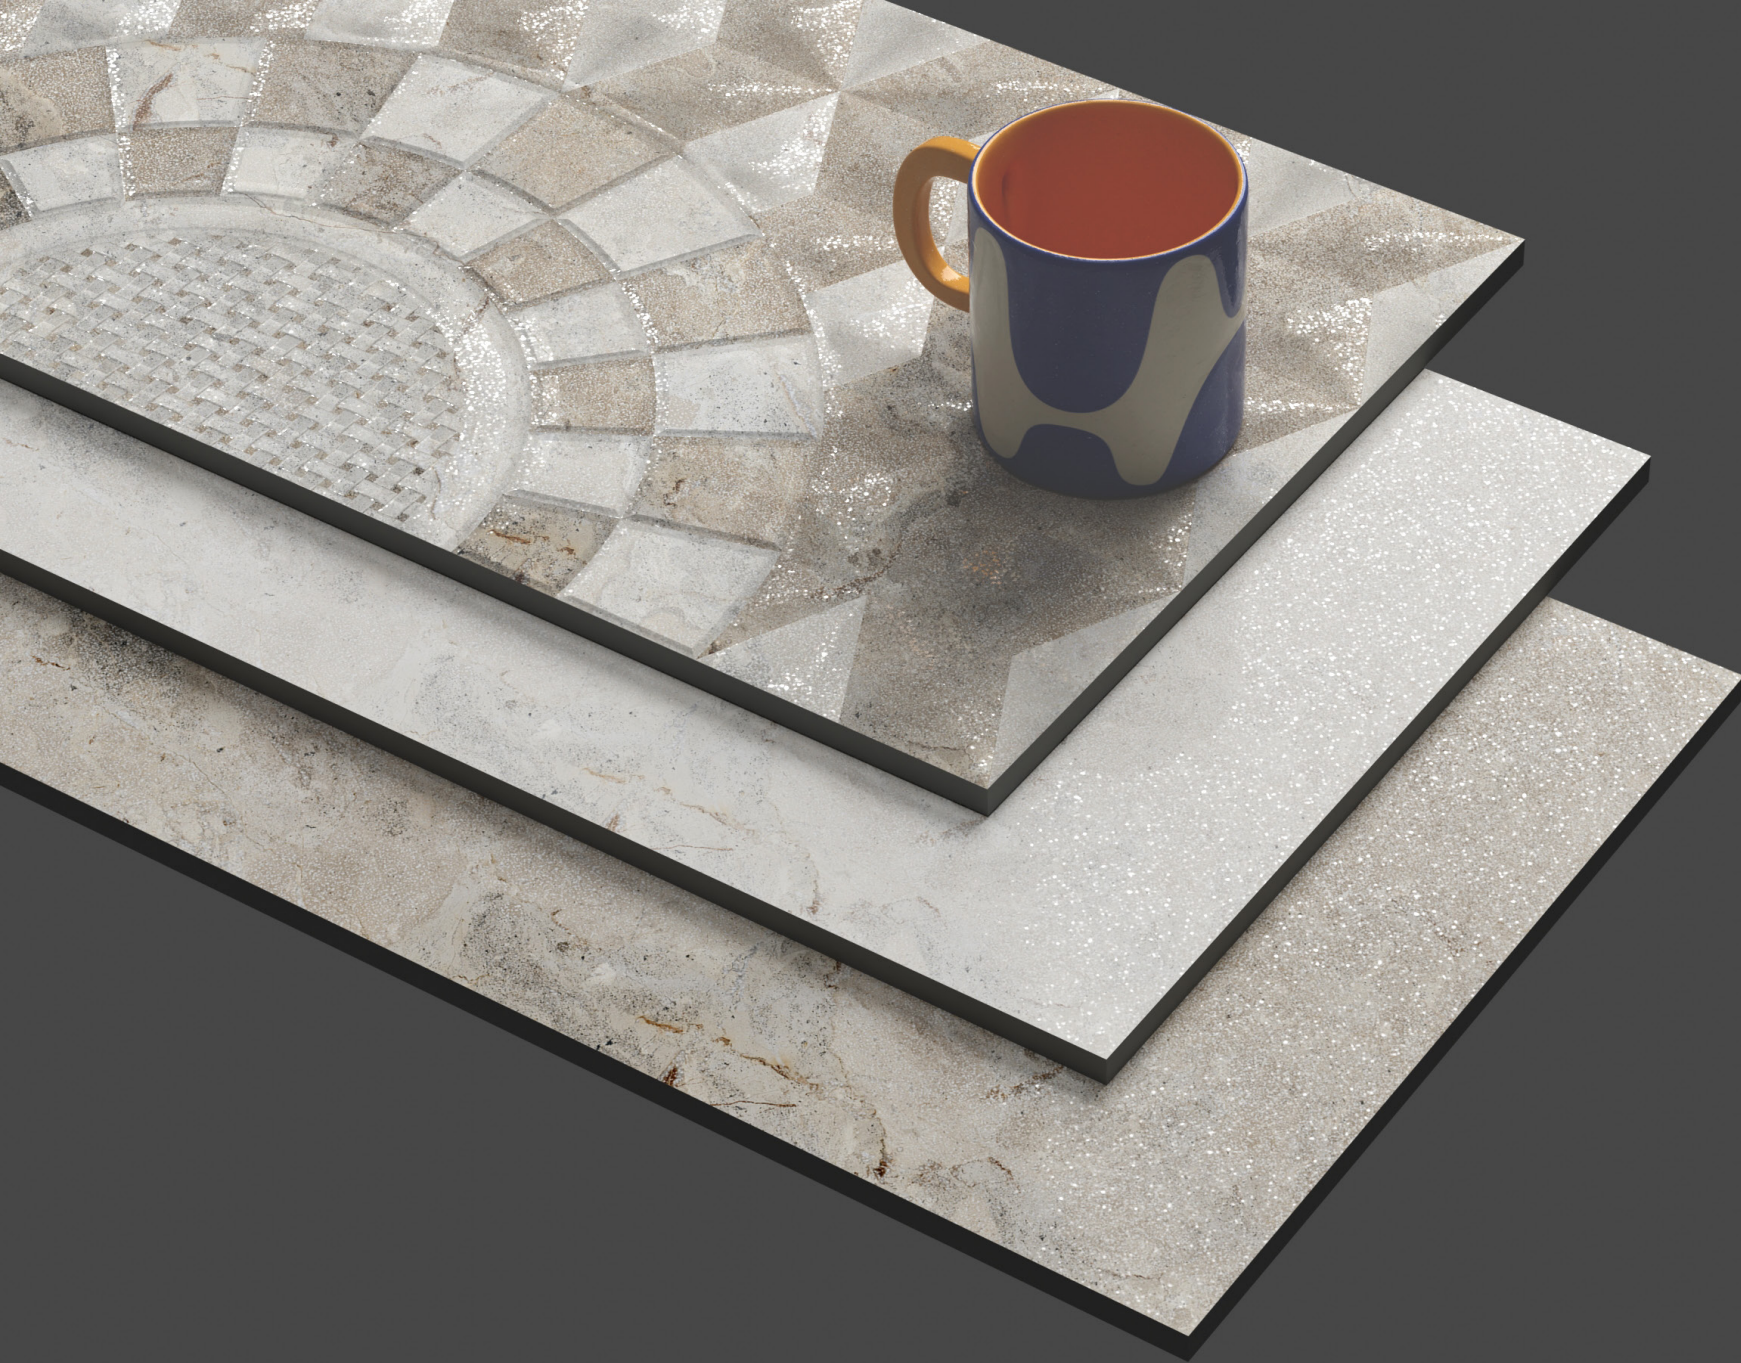

sugar
SERIES

300 x
600MM