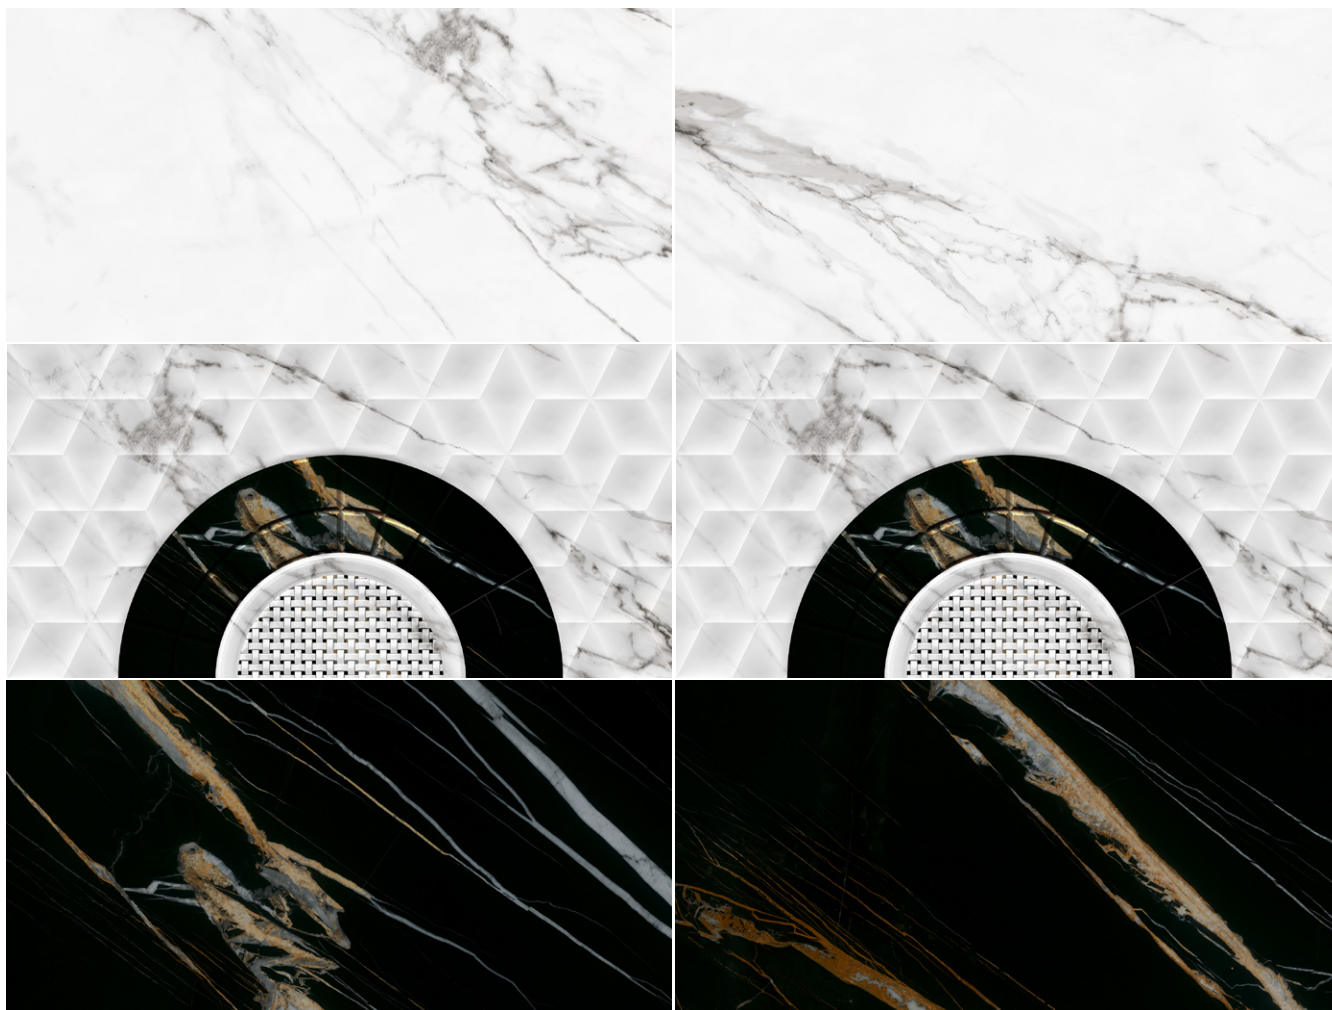

Random:
1 face

SR SG 6007 FL
Finish: **Antiskid Matt**

300 x 300mm

sugar
SERIES

300 x
600MM

sugar
SERIES

SR SG 6008

Finish: **Sugar** | Size: **300 x 600MM** | Random: **4 face**