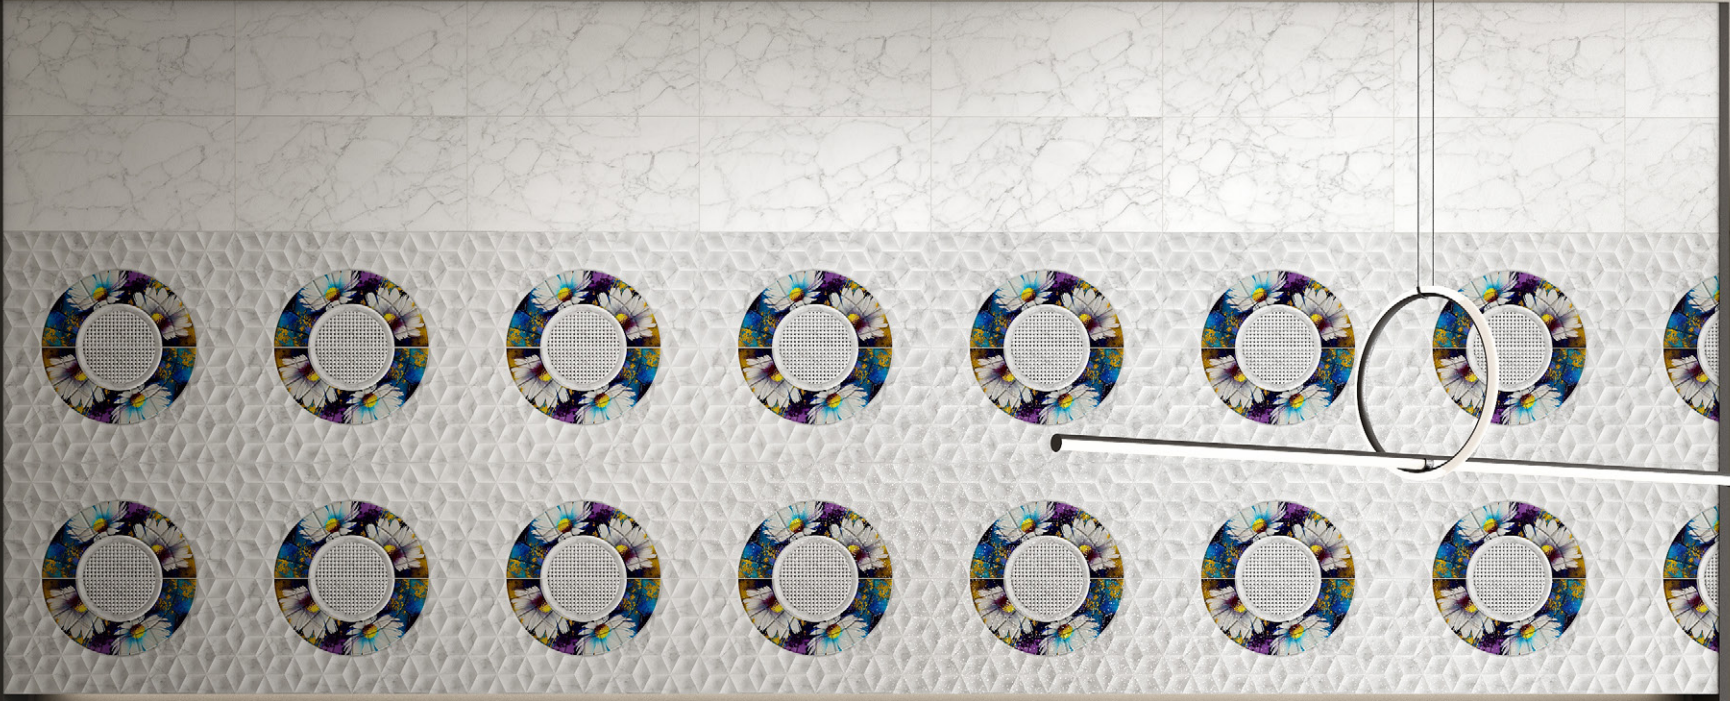

CARS
THE WALKER STORY TELLER
THE WALKER STORY TELLER

CHANEL THE VOCABULARY OF STYLE

HOME
sweet
HOME

Burj Khalifa Dubai
THE HOTEL BOOK