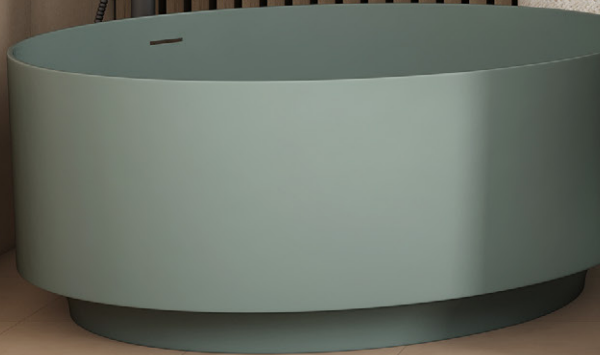

300 x 300mm

sugar
SERIES

300 x
600MM

sugar
SERIES

SR SG 6011

Finish:
Sugar

Size:
300 x 600MM

Random:
1 face

SR SG 6011 LT
SR SG 6011 HL
SR SG 6011 DK

RANDOM

SR SG 6011 FL
Finish: **Antiskid Matt** **300 x 300mm**

sugar
SERIES

300 x
600MM

sugar
SERIES

SR SG 6012

Finish:
Sugar