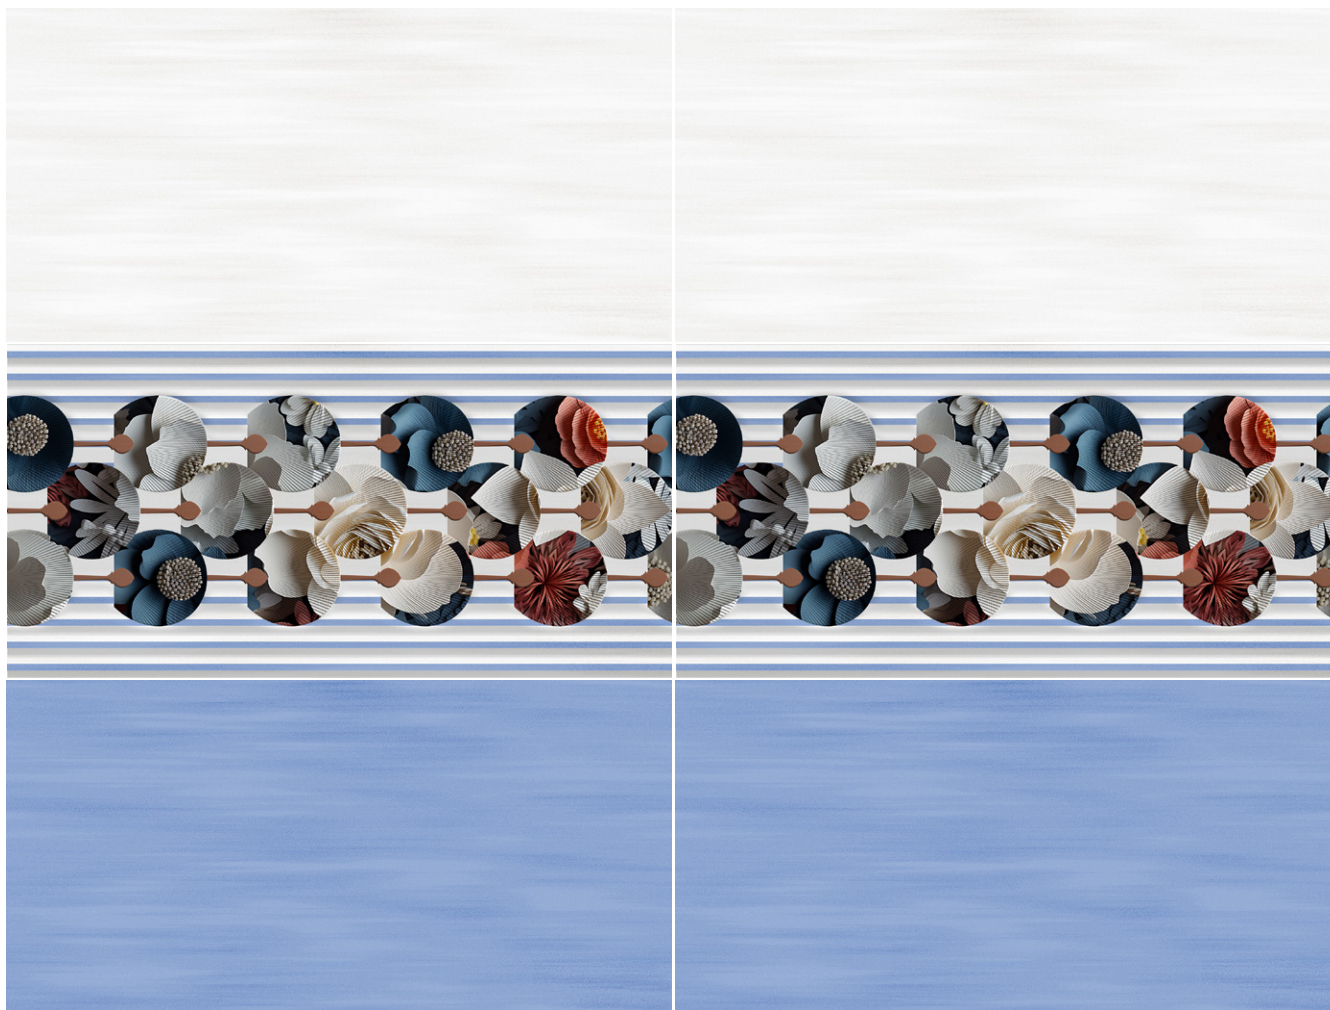

Size:
300 x 600MM

Random:
4 face

SR SG 6012 LT
SR SG 6012 HL
SR SG 6012 DK

RANDOM

SR SG 6012 FL
Finish: **Antiskid Matt** **300 x 300mm**

sugar
SERIES

300 x
600MM

sugar
SERIES