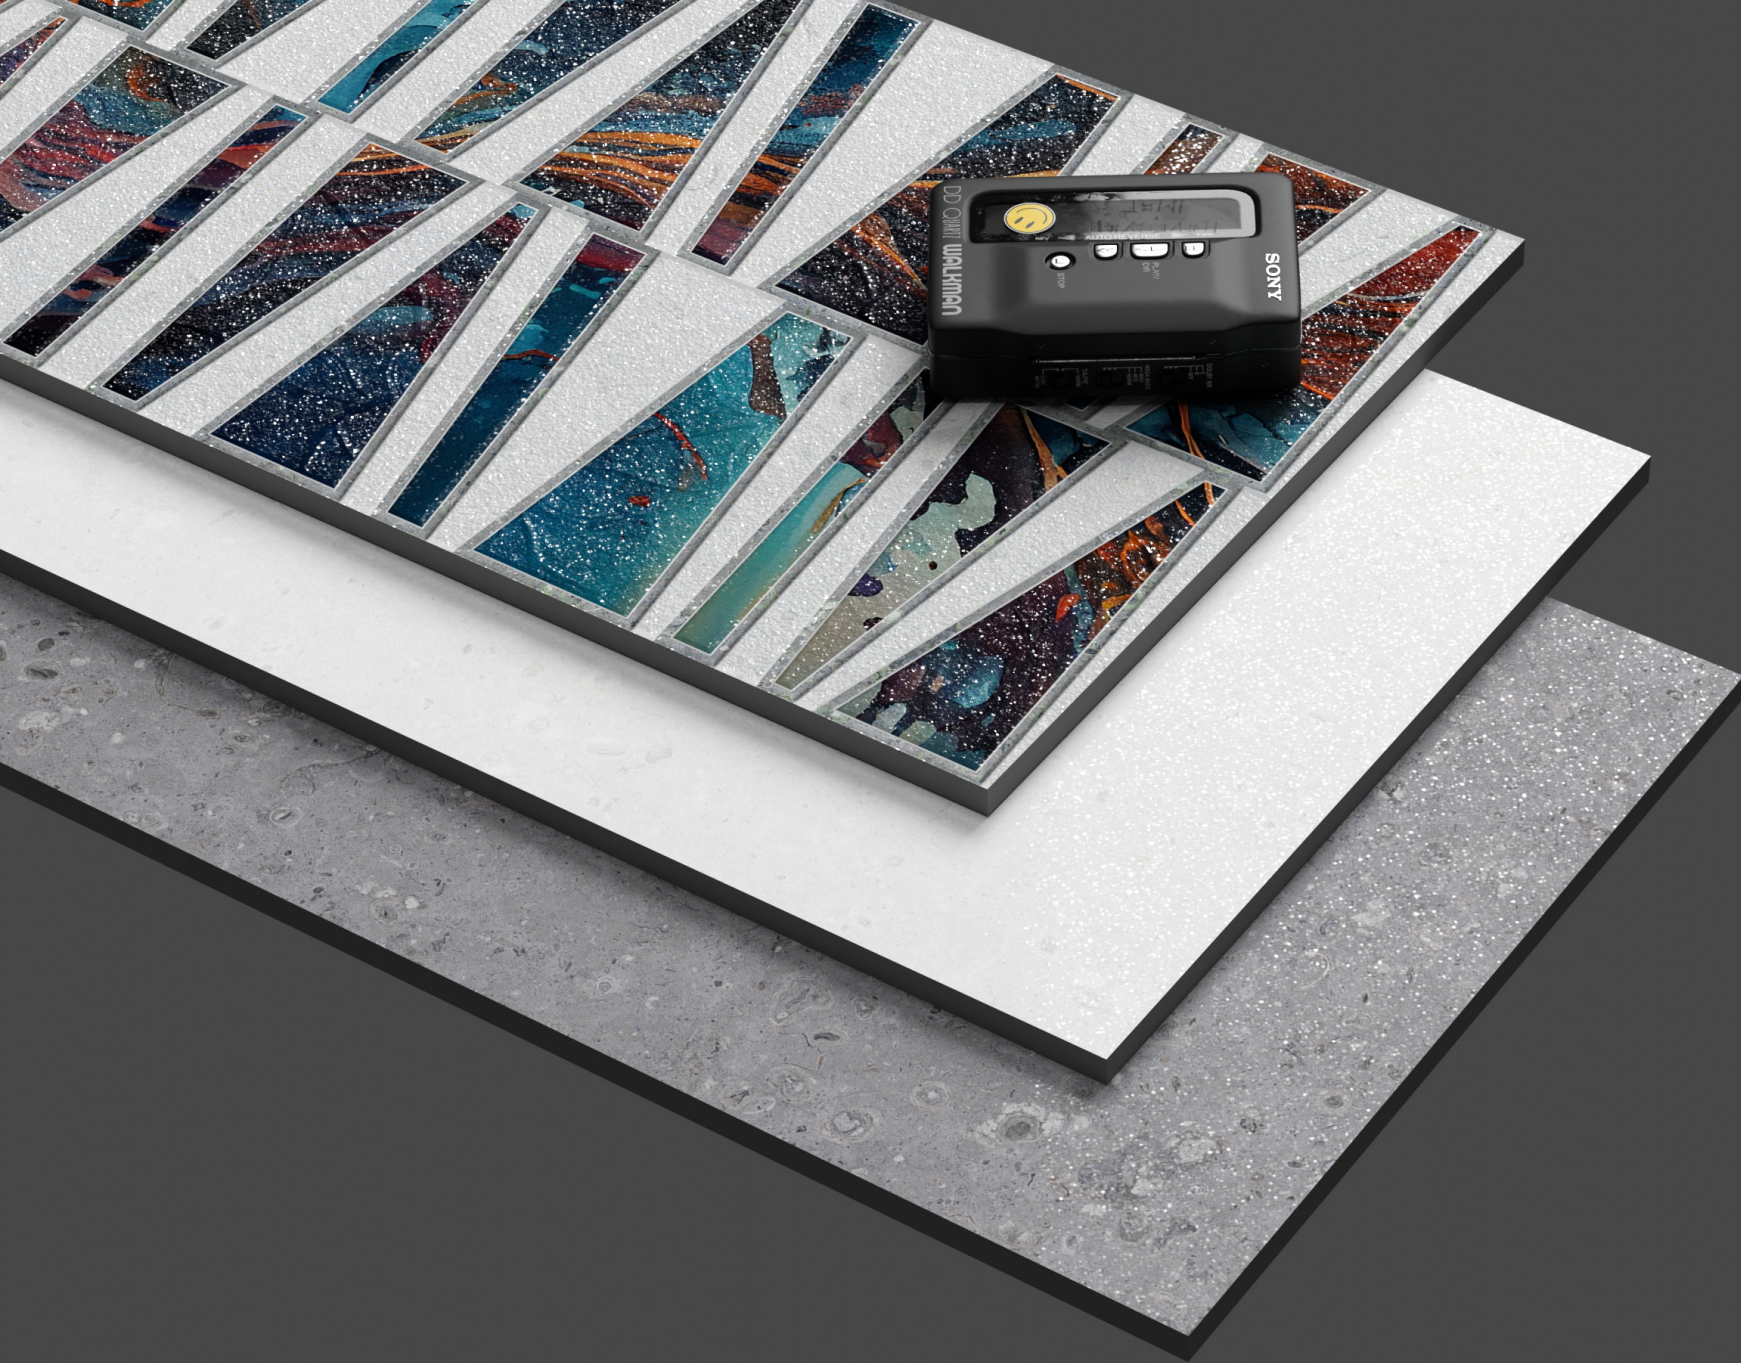

sugar
SERIES

THE
GLEAM

300 x
600MM

sugar
SERIES

Masters of contemporary home styles

Inspired by the likeliness of natural marble, the sugar surface offers numerous options and glitter your dream home

Application Areas

SR SG 6022 LT
SR SG 6022 HL

RANDOM

SR SG 6022 FL
Finish: **Antiskid Matt**

300 x 300mm

sugar
SERIES

300 x
600MM

sugar
SERIES

SR SG 6024