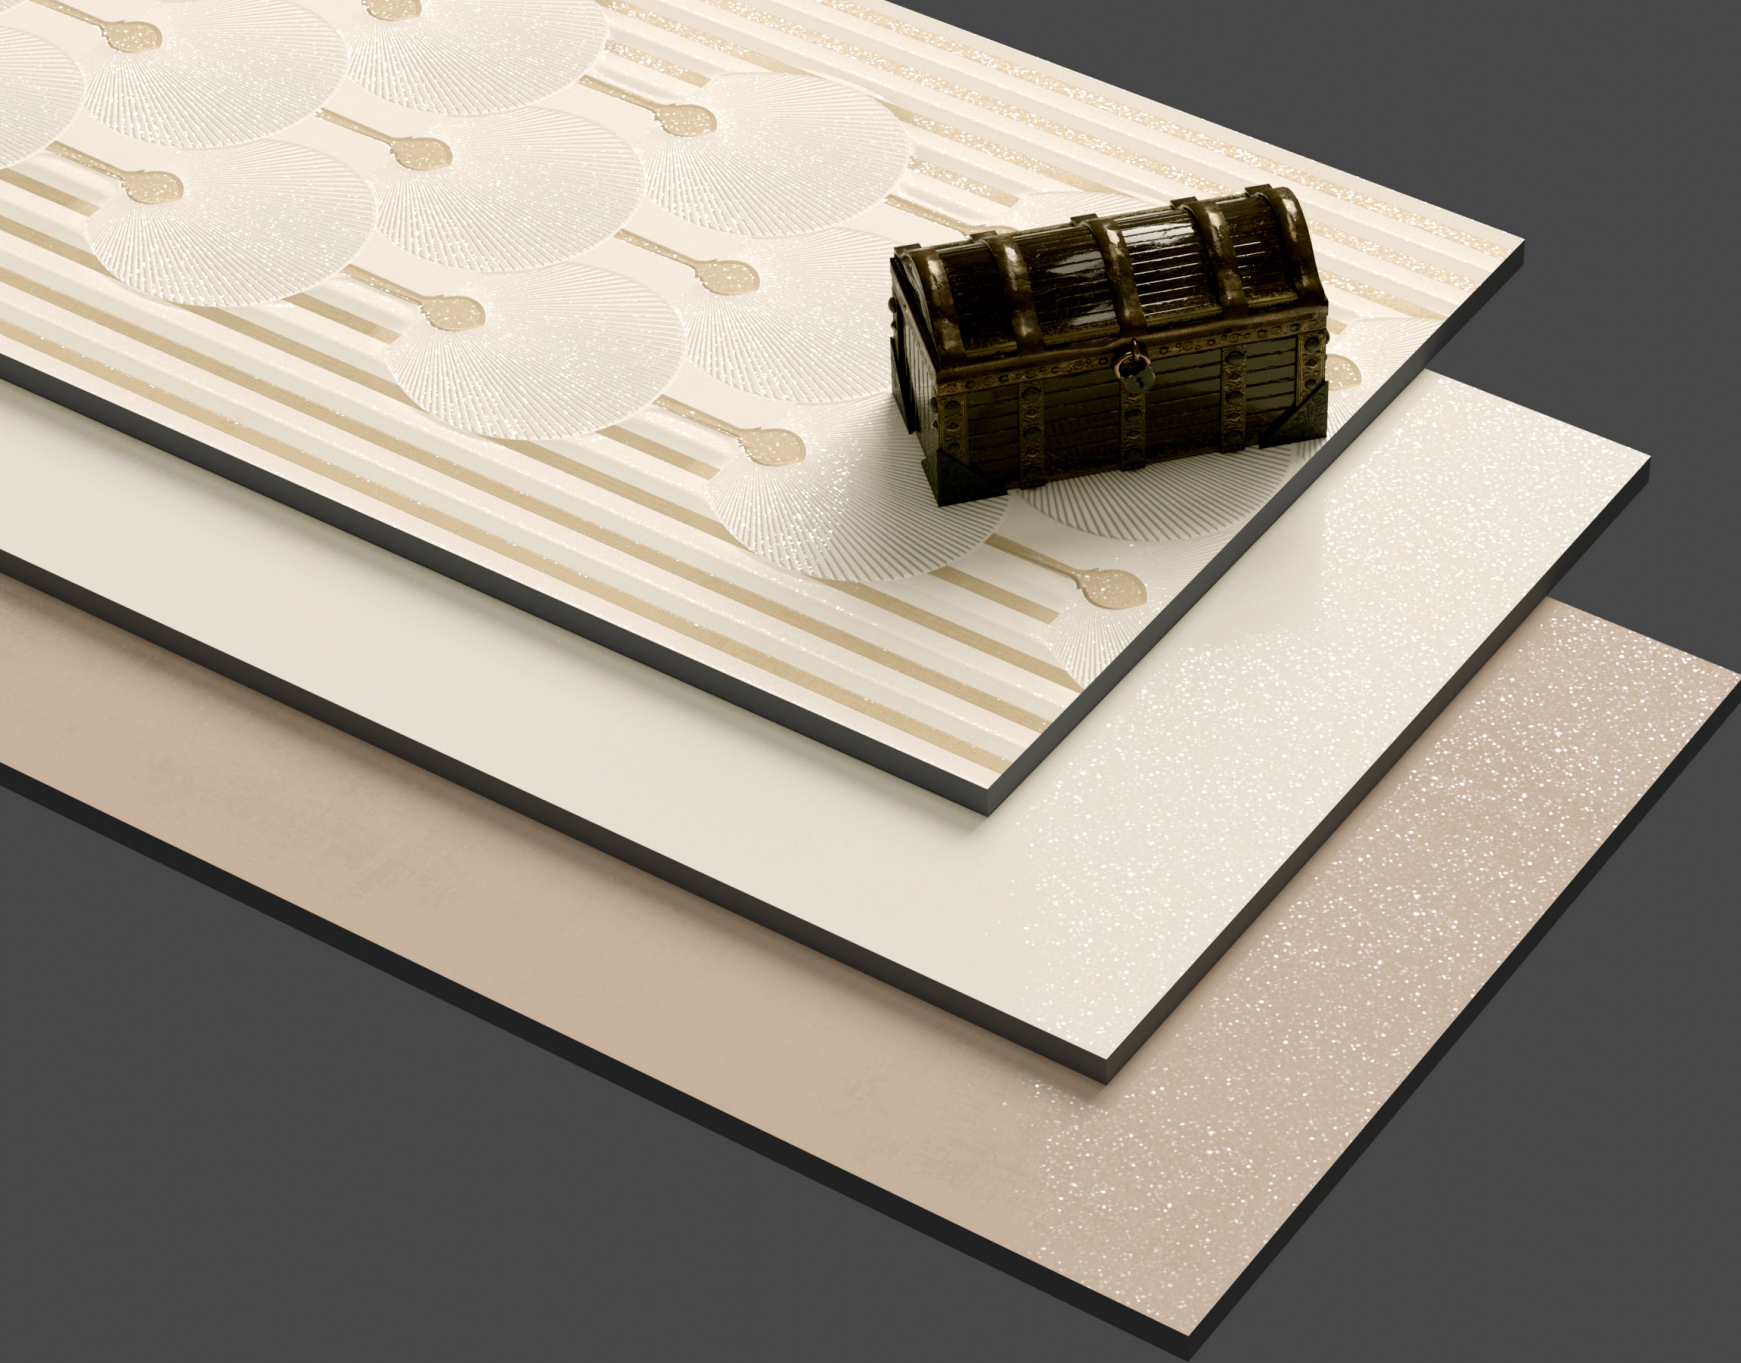

sugar
SERIES

THE
GLEAM

300 x
600MM

sugar
SERIES

Masters of contemporary home styles

Inspired by the likeliness of natural marble, the sugar surface offers numerous options and glitter your dream home

Application Areas

RANDOM

SR SG 6010 LT
SR SG 6010 HL B

RANDOM

SR SG 6010

Finish:
Sugar

Size:
300 x 600MM

Random:
4 face

SR SG 6010 FL
Finish: **Antiskid Matt**

300 x 300mm

sugar
SERIES

300 x
600MM

sugar
SERIES

SR SG 6011

Finish:
Sugar

Size:
300 x 600MM

Random:
1 face