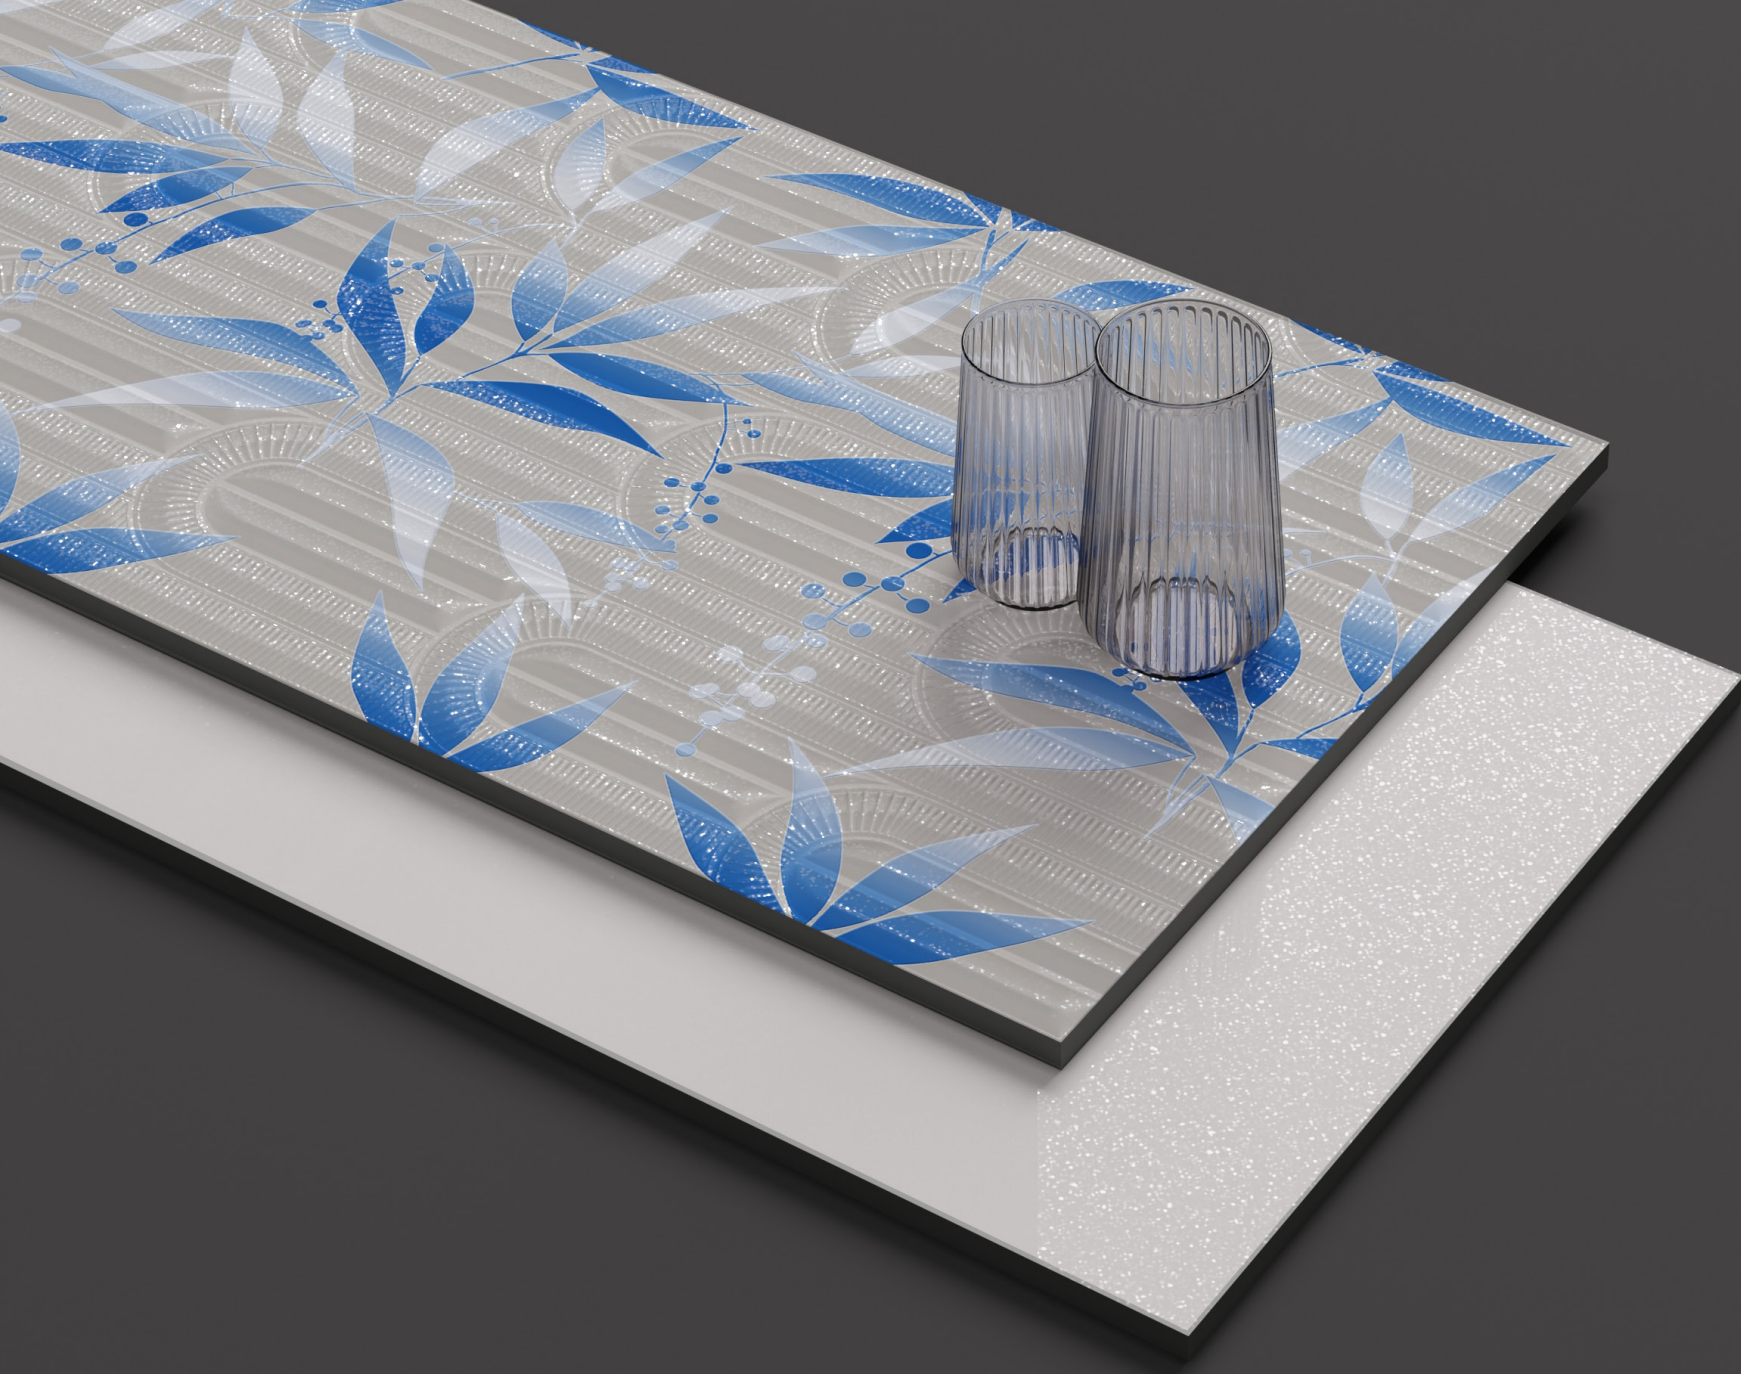

sugar
SERIES

300 x
600MM