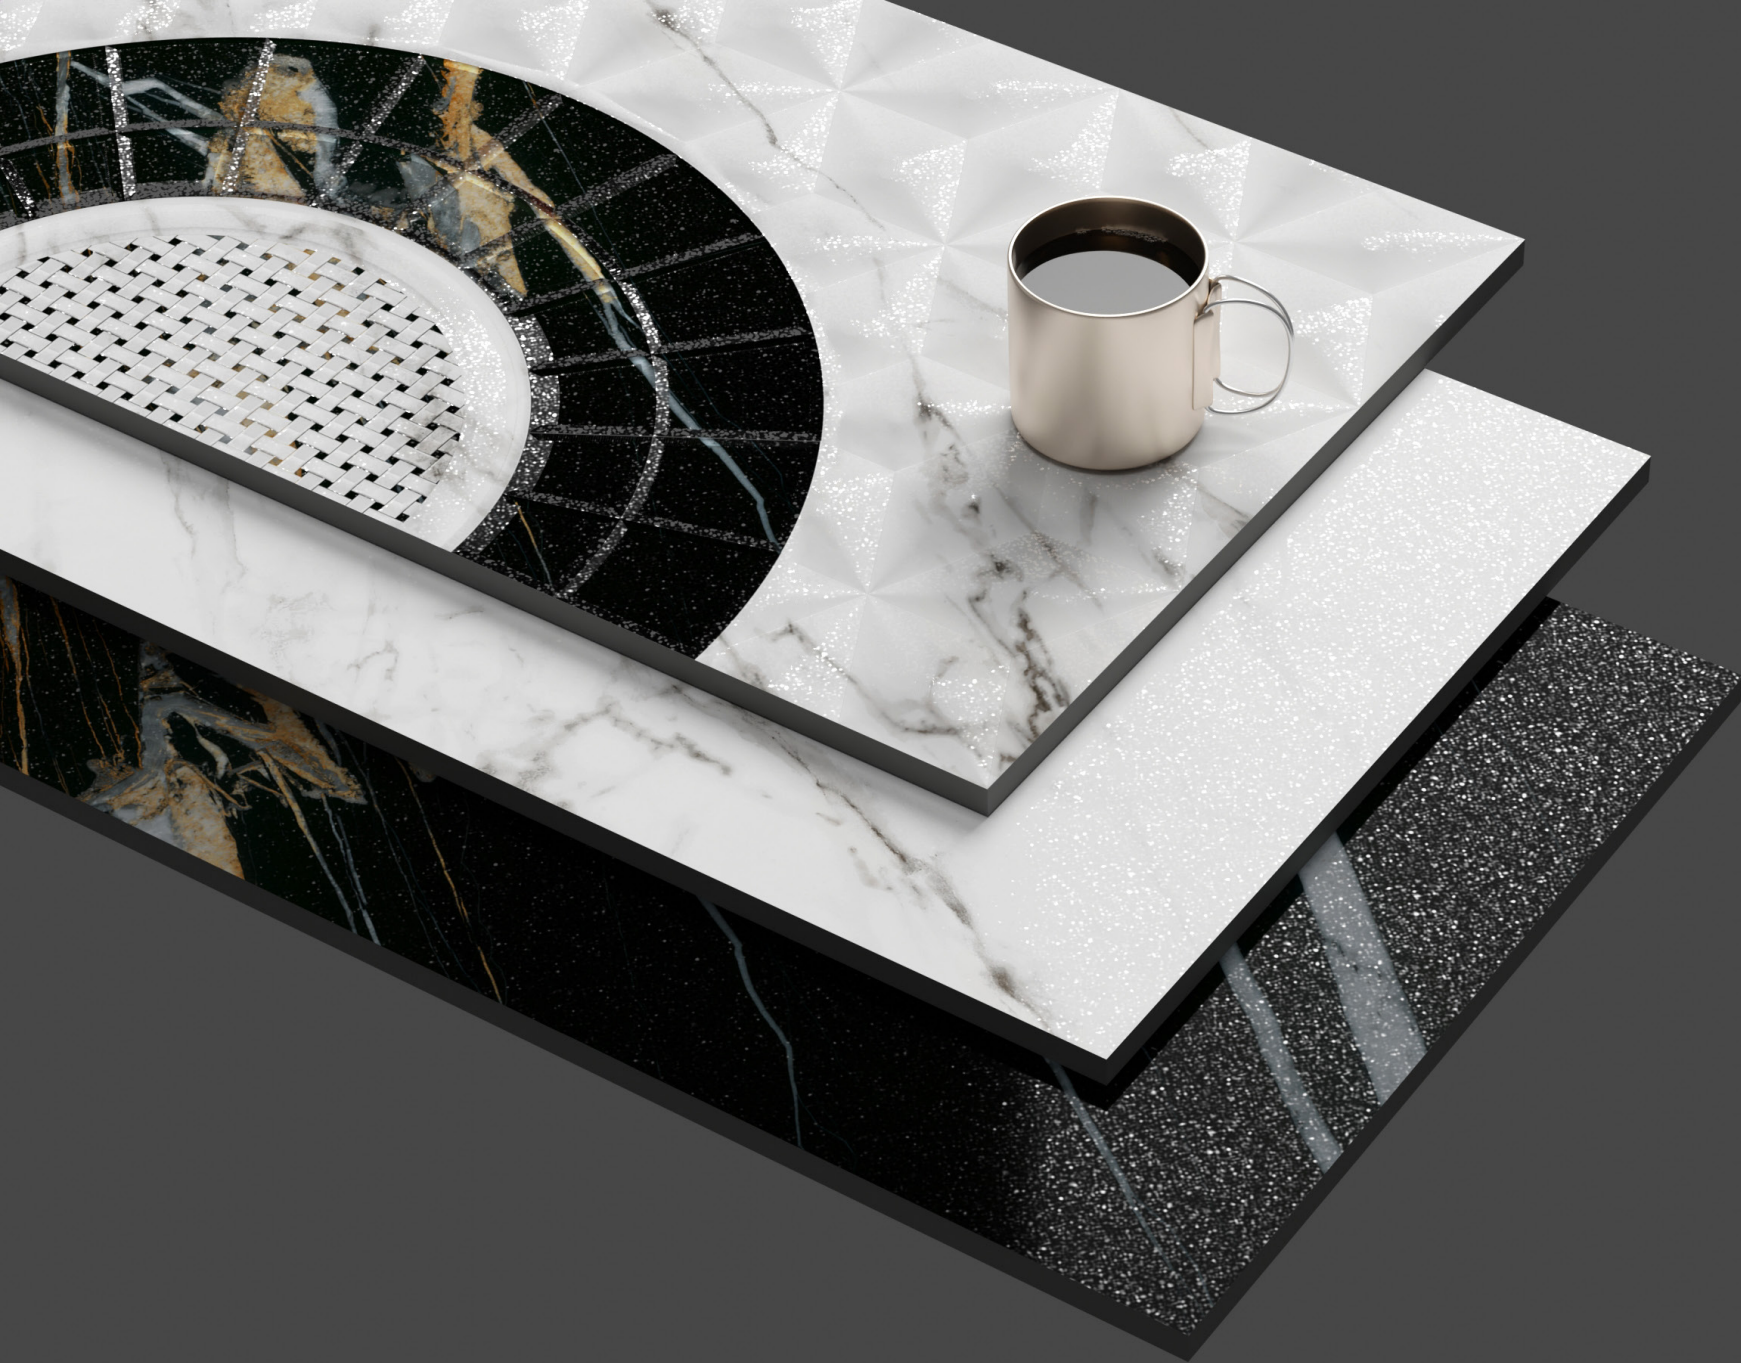

sugar
SERIES

300 x
600MM