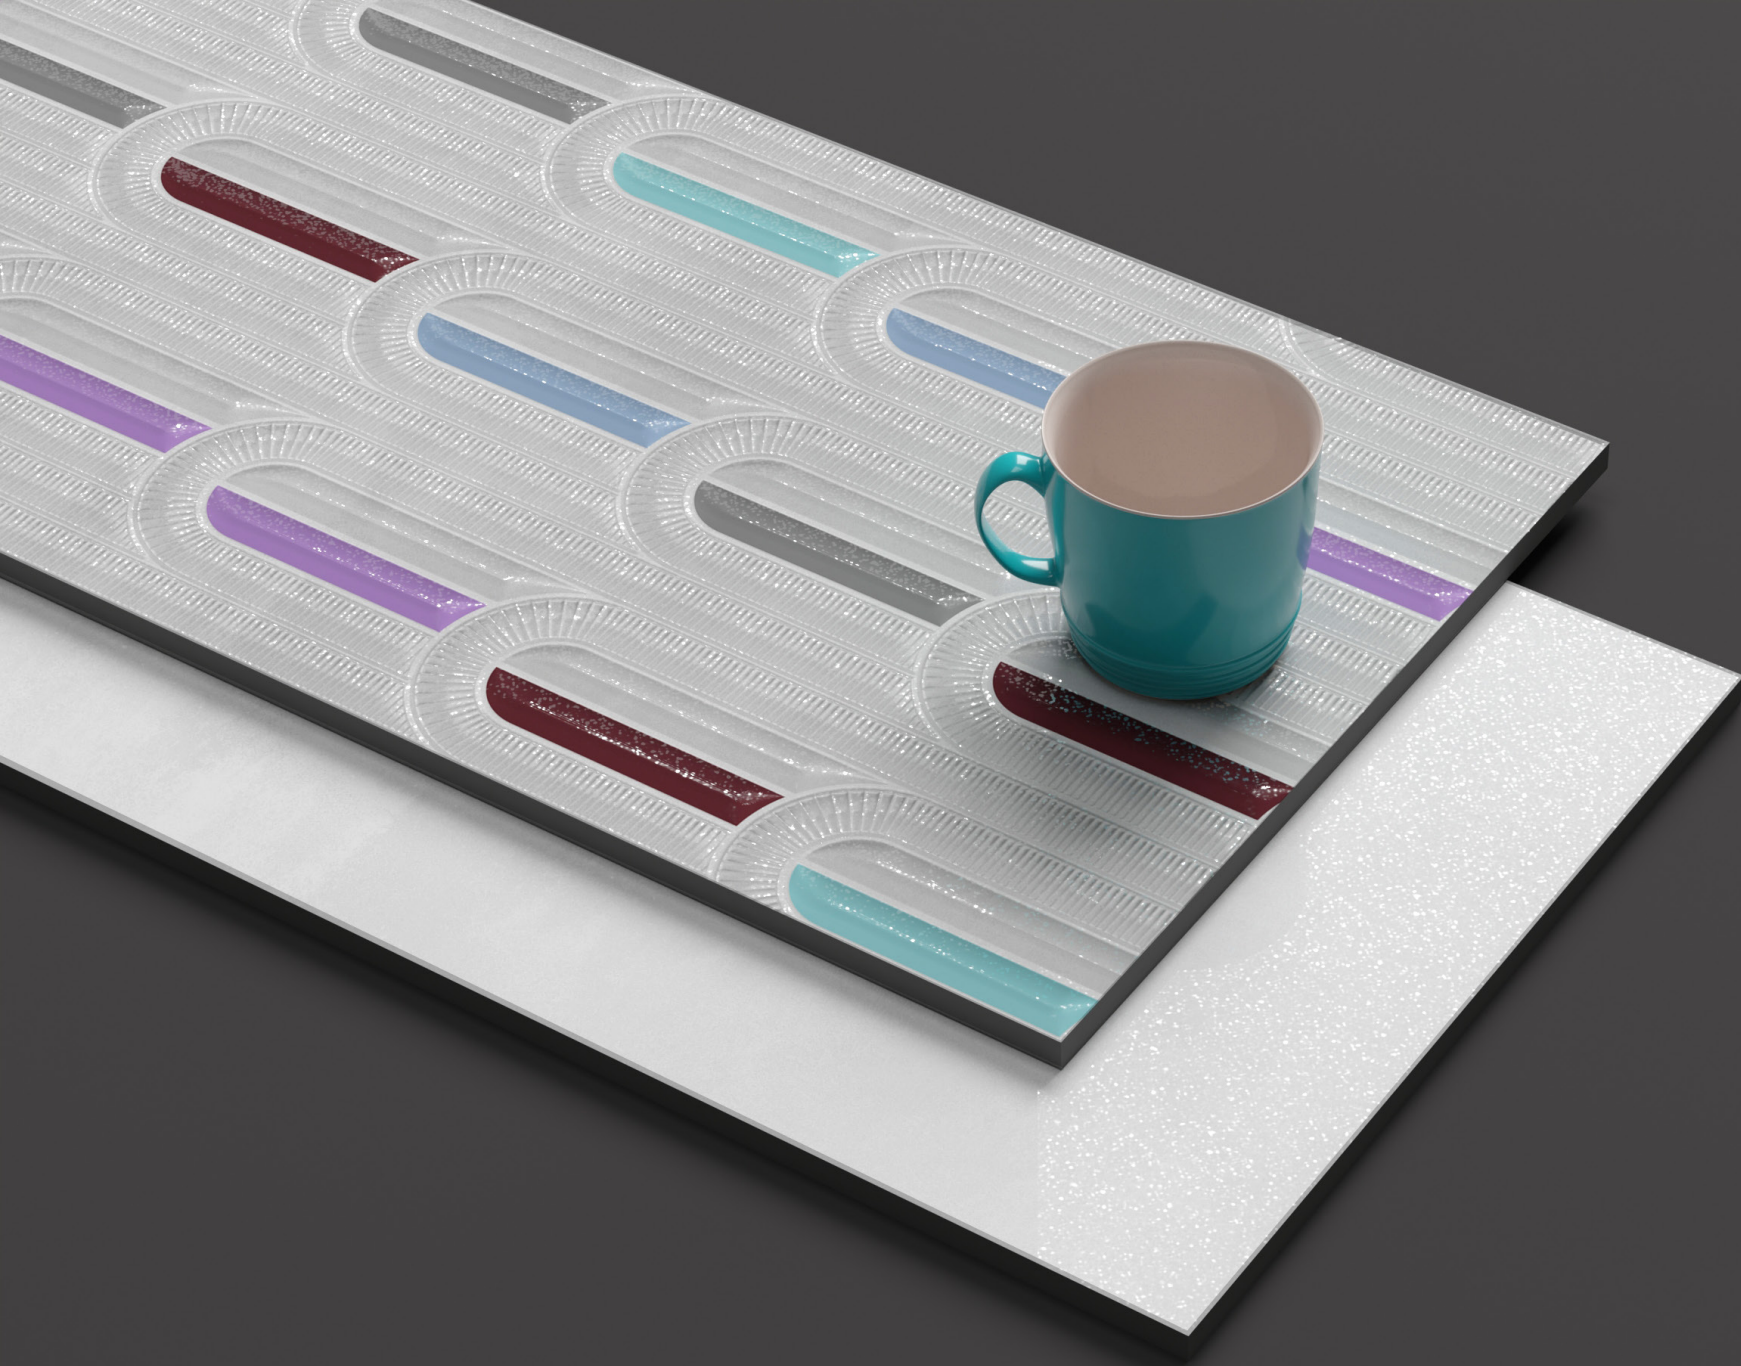

sugar
SERIES

THE
GLEAM

300 x
600MM

sugar
SERIES

Masters of contemporary home styles

Inspired by the likeliness of natural marble, the sugar surface offers numerous options and glitter your dream home

Application Areas

sugar
SERIES

SR SG 6002

Finish:
Sugar

Size:
300 x 600MM

Random:
1 face

SR SG 6002 LT
SR SG 6002 HL

RANDOM

SR SG 6002 FL
Finish: **Antiskid Matt** **300 x 300mm**

300 x
600MM

sugar
SERIES

SR SG 6004 LT
SR SG 6004 HL

RANDOM

SR SG 6004

Finish:
Sugar

Size:
300 x 600MM

Random:
3 face

SR SG 6004 FL
Finish: **Antiskid Matt**

**300 x
300mm**

sugar
SERIES

300 x
600MM

sugar
SERIES

SR SG 6005 LT
SR SG 6005 HL

RANDOM

SR SG 6005