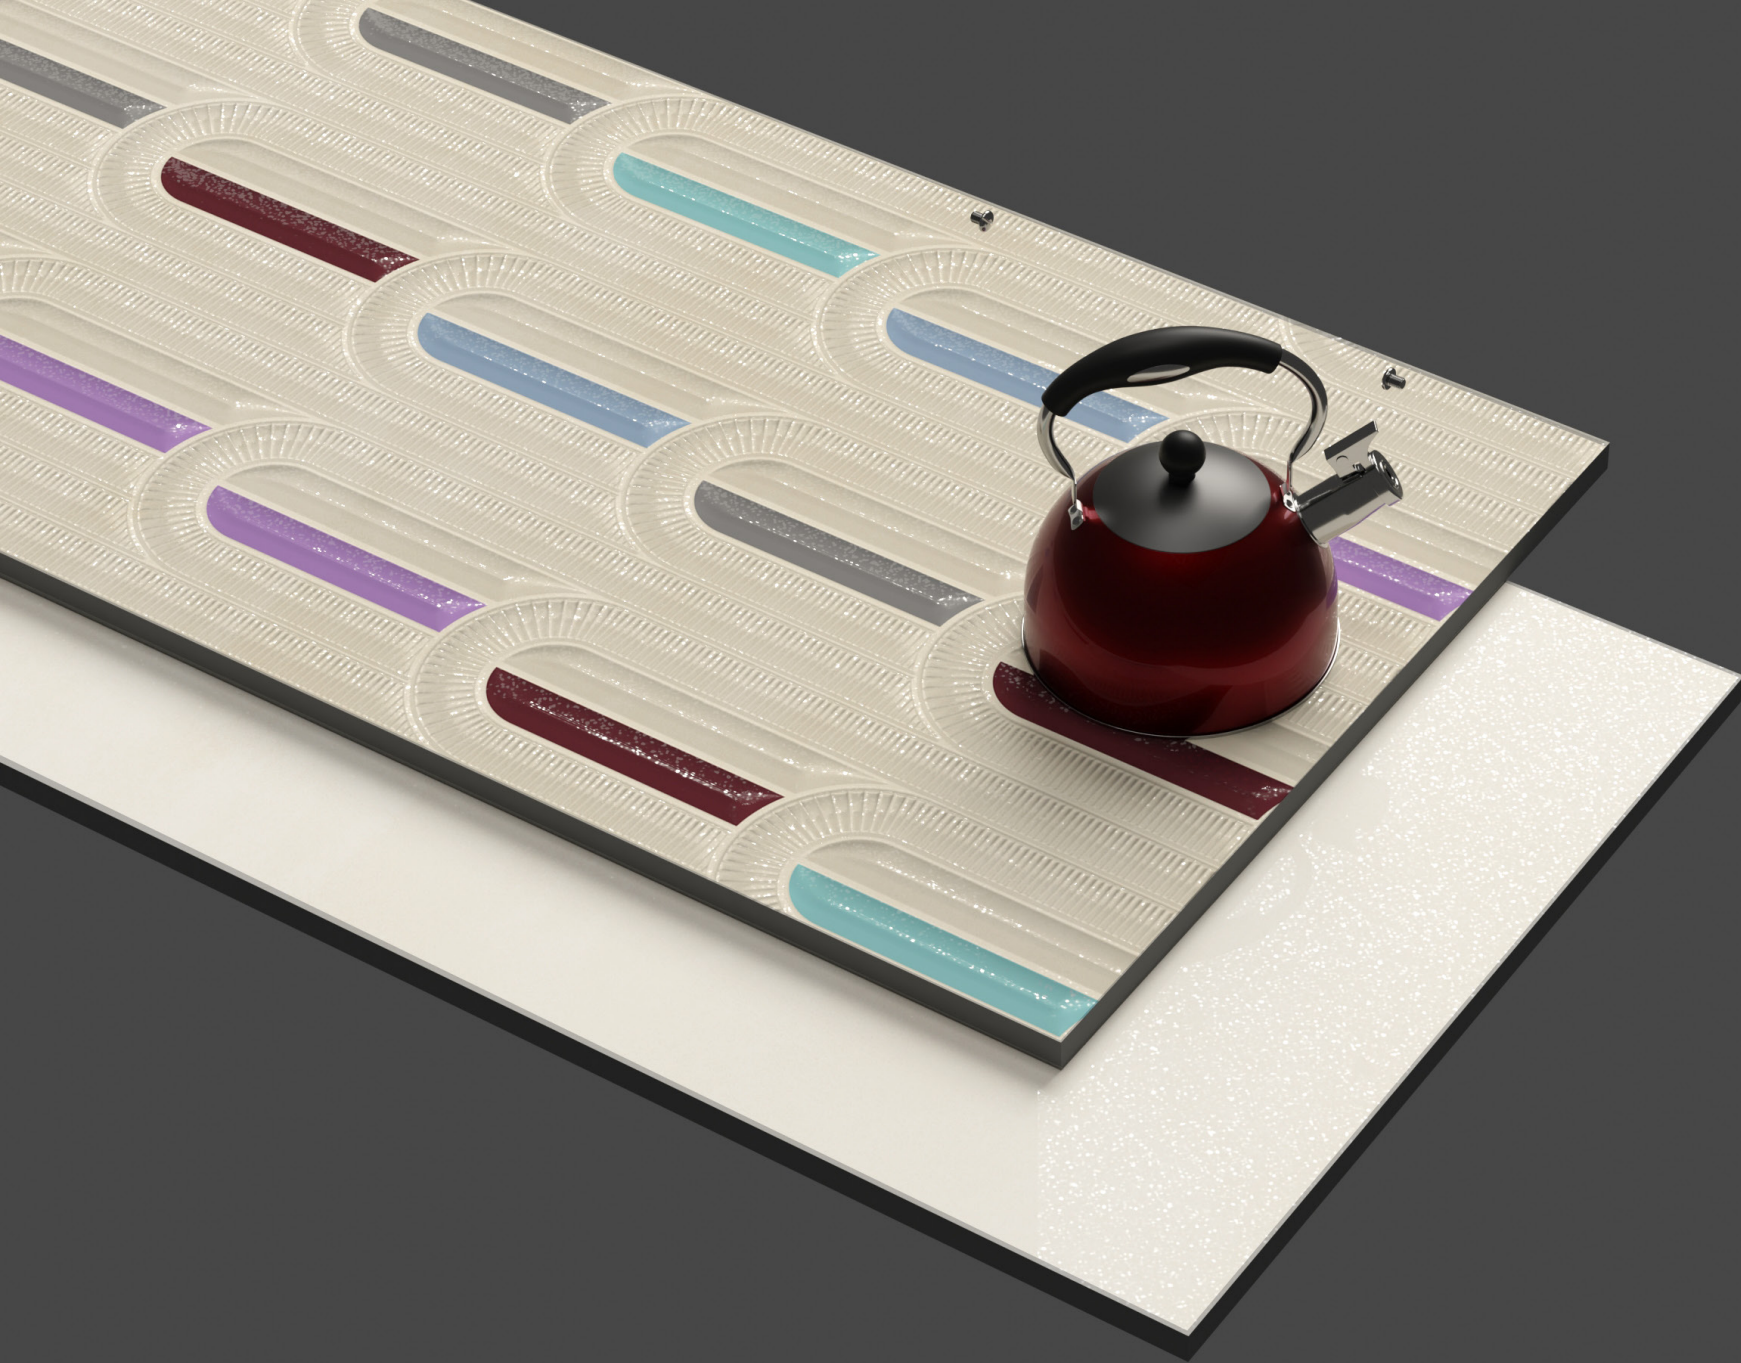

Finish: **Sugar** | Size: **300 x 600MM** | Random: **4 face**

SR SG 6020 LT
SR SG 6020 HL

RANDOM

SR SG 6020 FL
Finish: **Antiskid Matt** | **300 x 300mm**

RECEPTION

Belgian Modern

sugar
SERIES

300 x
600MM

sugar
SERIES

SR SG 6021

Finish:
Sugar

Size:
300 x 600MM

Random:
1 face

SR SG 6021 LT
SR SG 6021 HL

RANDOM

SR SG 6021 FL
Finish: **Antiskid Matt**

300 x 300mm

sugar
SERIES

300 x
600MM

sugar
SERIES

SR SG 6022

Finish:
Sugar

Size:
300 x 600MM

Random:
4 face