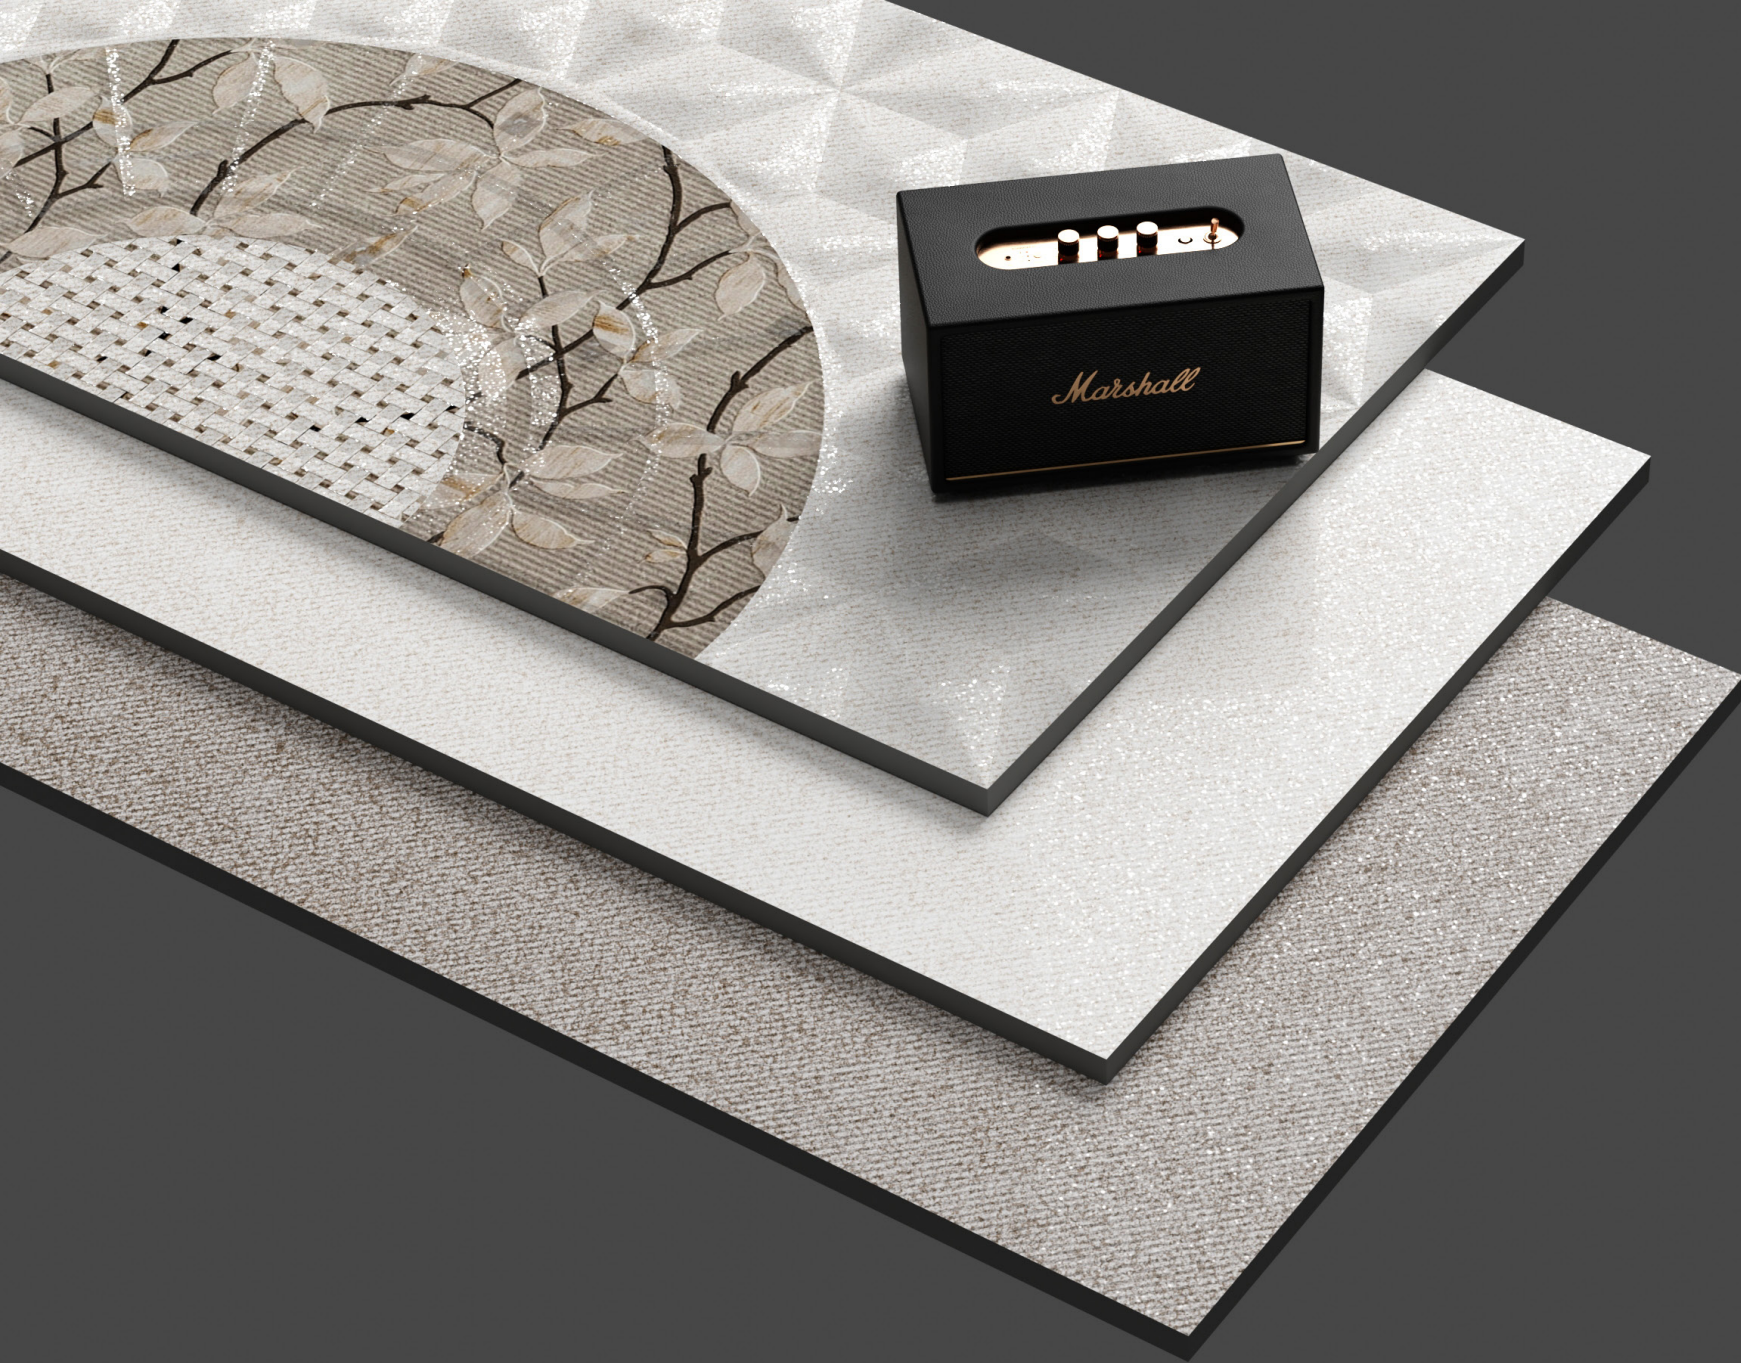

sugar
SERIES

THE
GLEAM

300 x
600MM

sugar
SERIES

Masters of contemporary home styles

Inspired by the likeliness of natural marble, the sugar surface offers numerous options and glitter your dream home

Application Areas

Finish:
Sugar

Size:
300 x 600MM

Random:
1 face

SR SG 6024 LT
SR SG 6024 HL
SR SG 6024 DK

RANDOM

SR SG 6024 FL
Finish: **Antiskid Matt** **300 x 300mm**

sugar
SERIES

300 x
600MM

sugar
SERIES

SR SG 6025

Finish:
Sugar

Size:
300 x 600MM

Random:
4 face

SR SG 6025 LT
SR SG 6025 HL
SR SG 6025 DK

RANDOM

SR SG 6025 FL
Finish: **Antiskid Matt** **300 x 300mm**