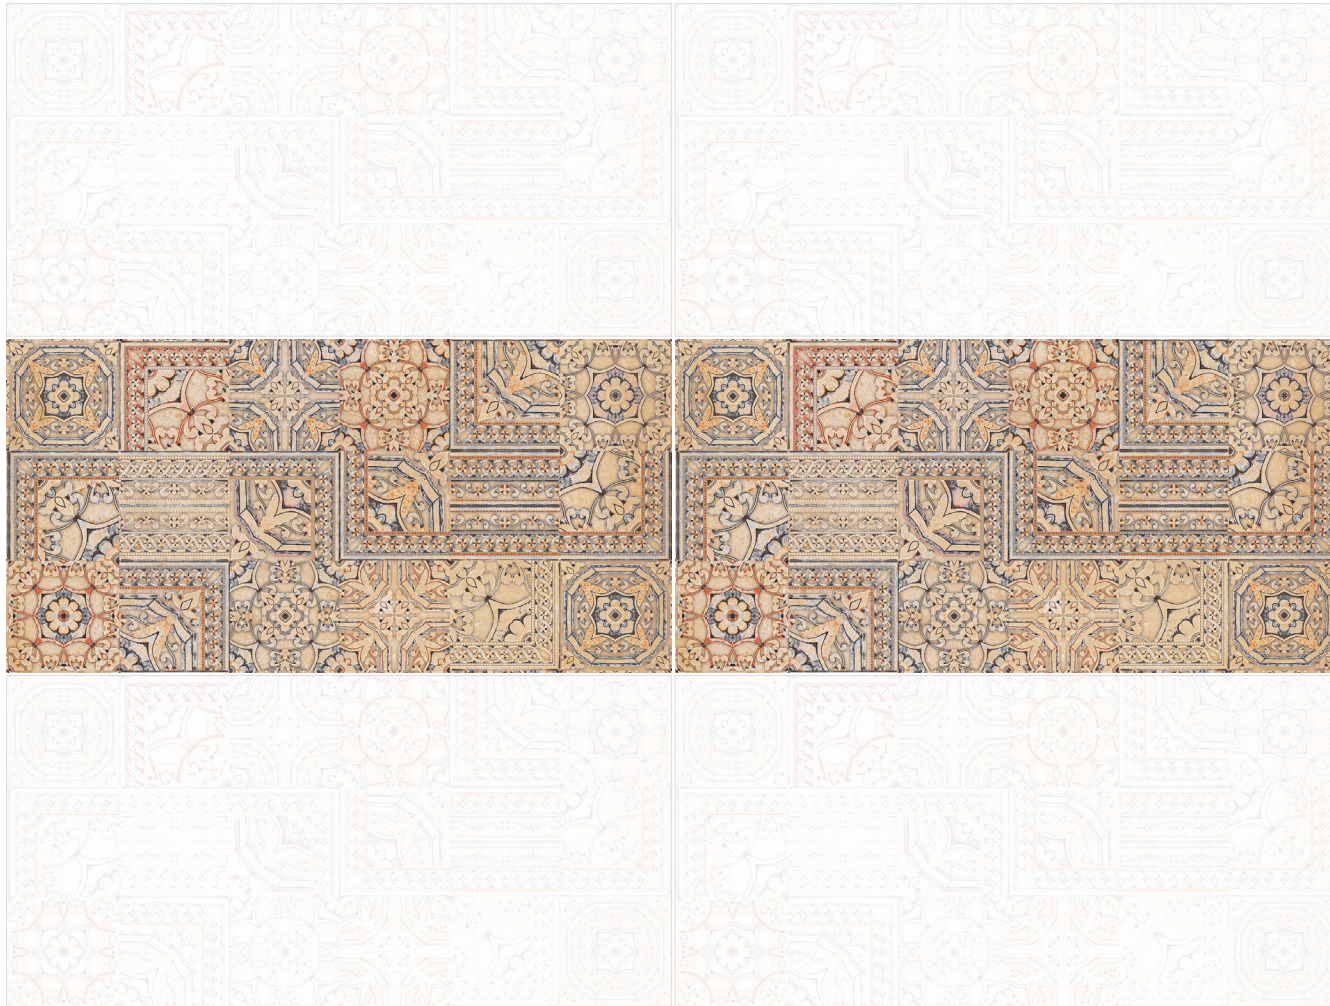

# Masters of contemporary home styles

Inspired by the likeliness of natural marble, the matt surface offers numerous options your interior decoration

**Matt**  
SERIES

300 x  
600MM

**Matt**  
SERIES

DENMARK CREMA LT  
DENMARK CREMA HL