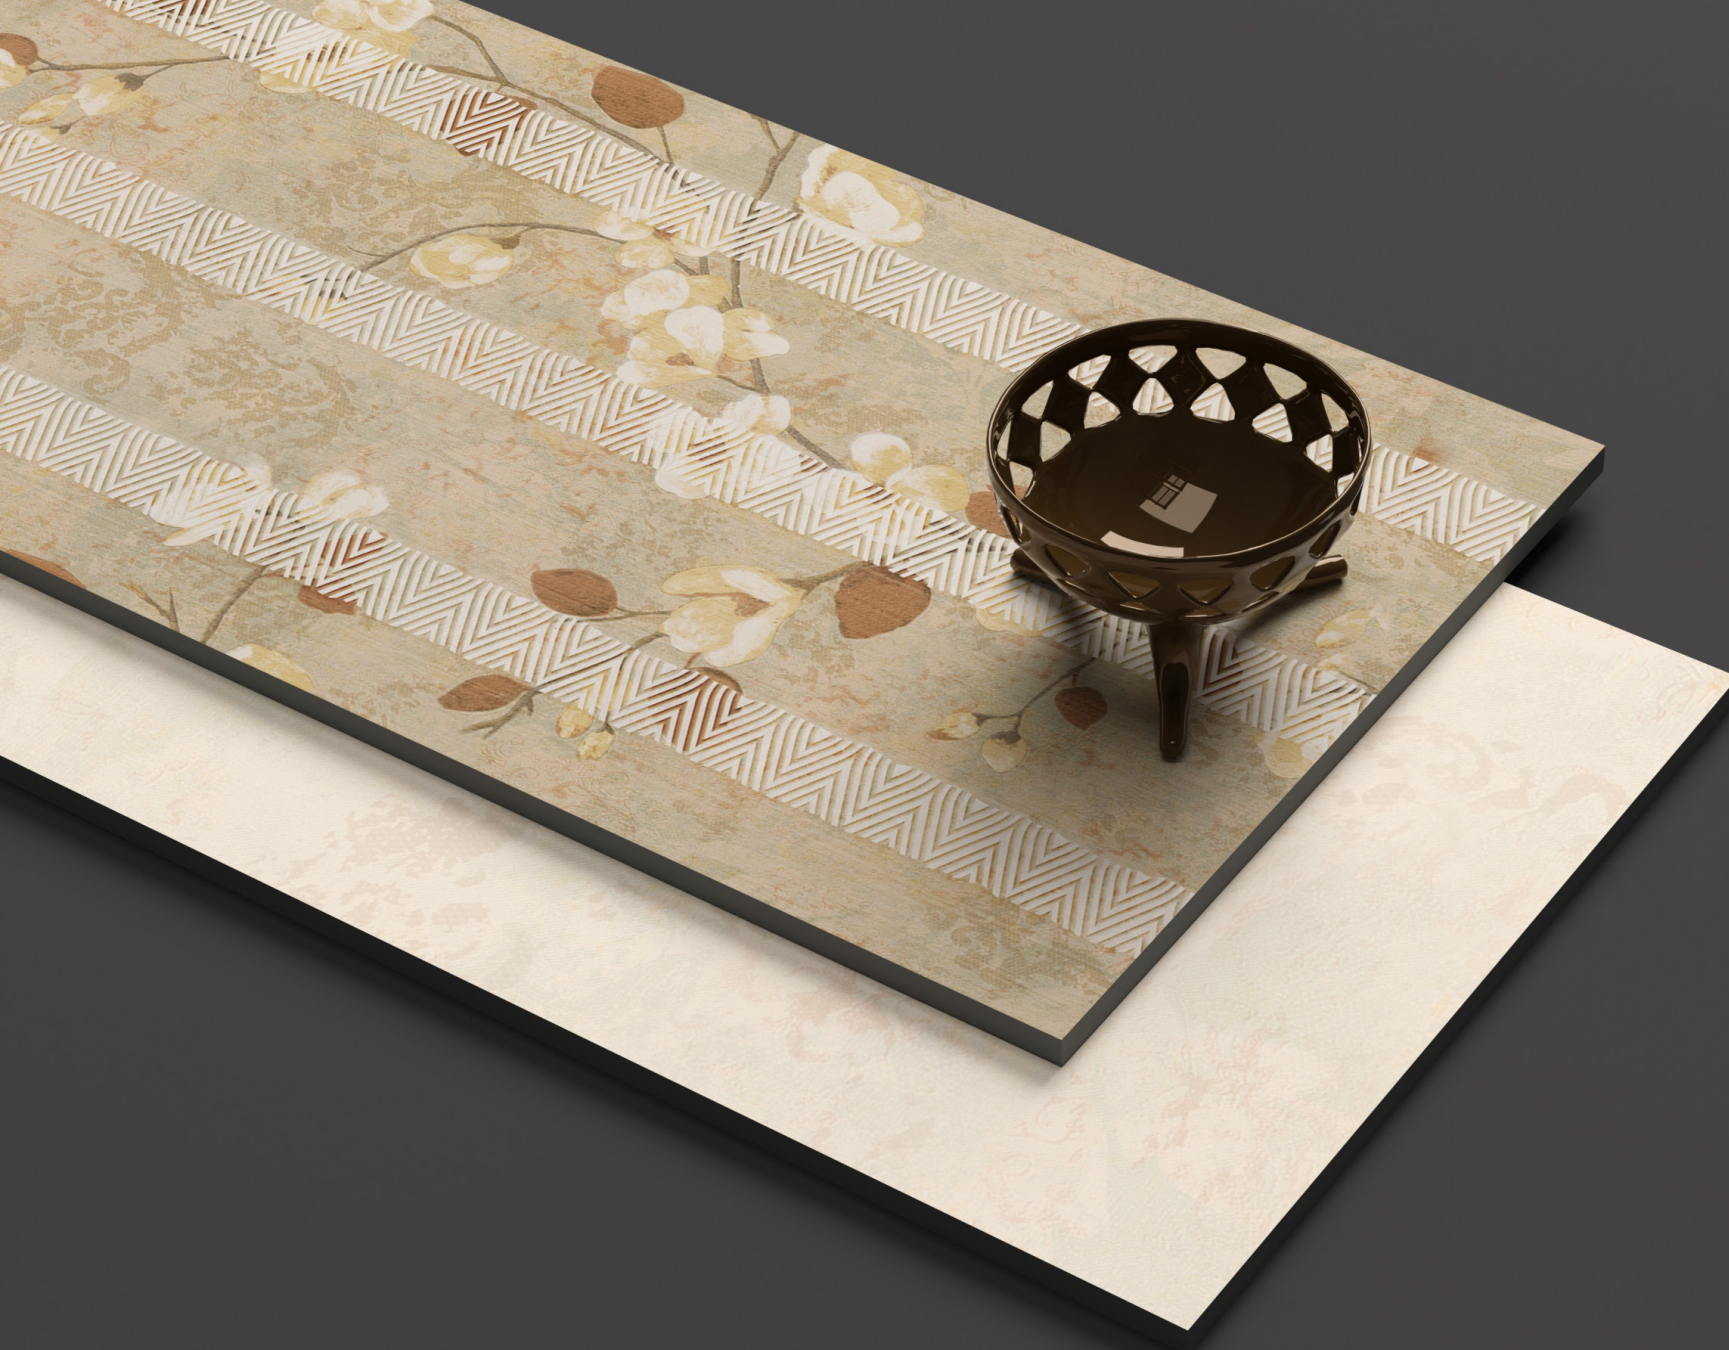

Matt
SERIES

300 x
600MM