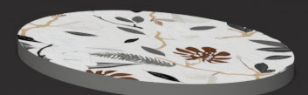

# Masters of contemporary home styles

Inspired by the likeliness of natural marble, the matt surface offers numerous options your interior decoration

**Matt**  
SERIES

300 x  
600MM

**Matt**  
SERIES

DENMARK CREMA LT  
DENMARK CREMA HL