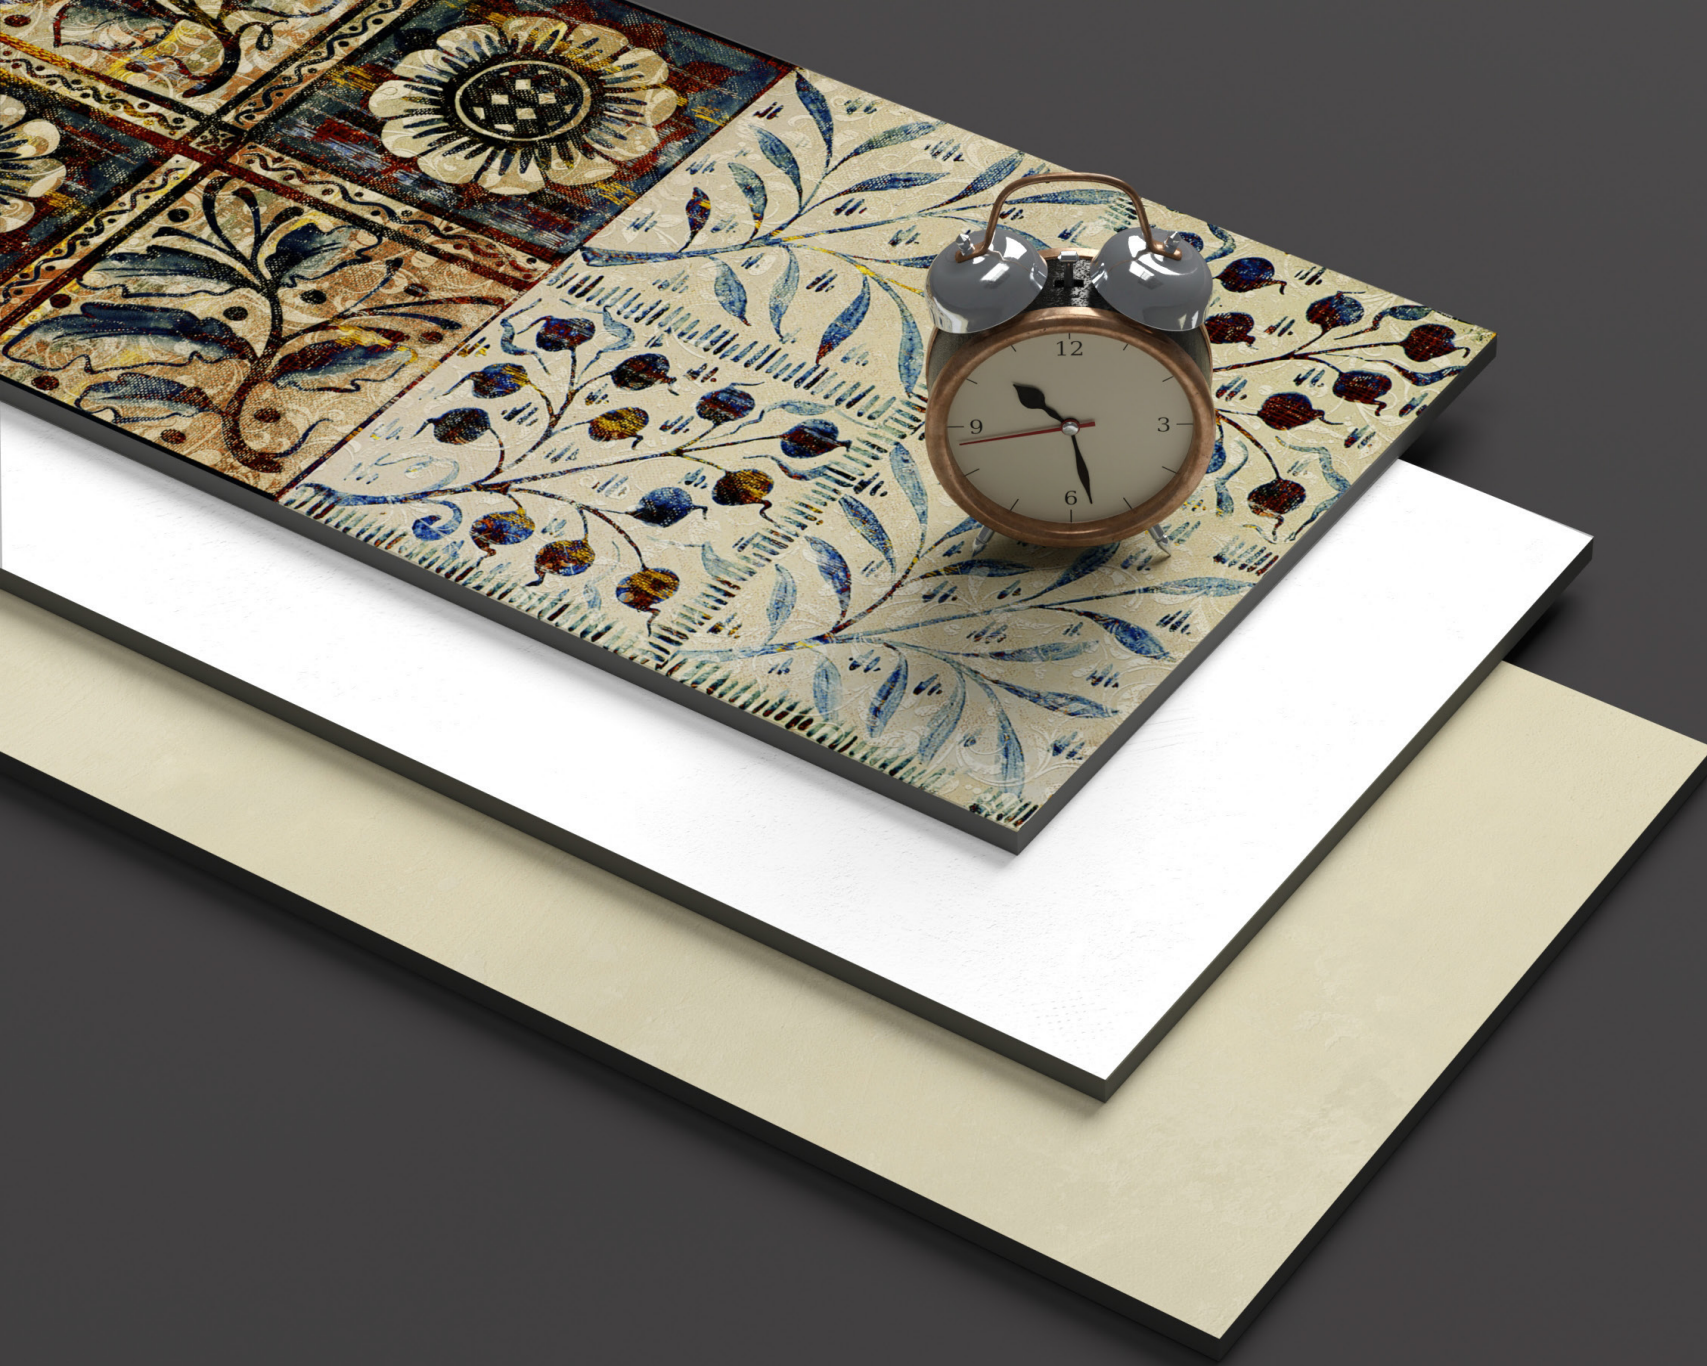

Matt
SERIES

300 x
600MM