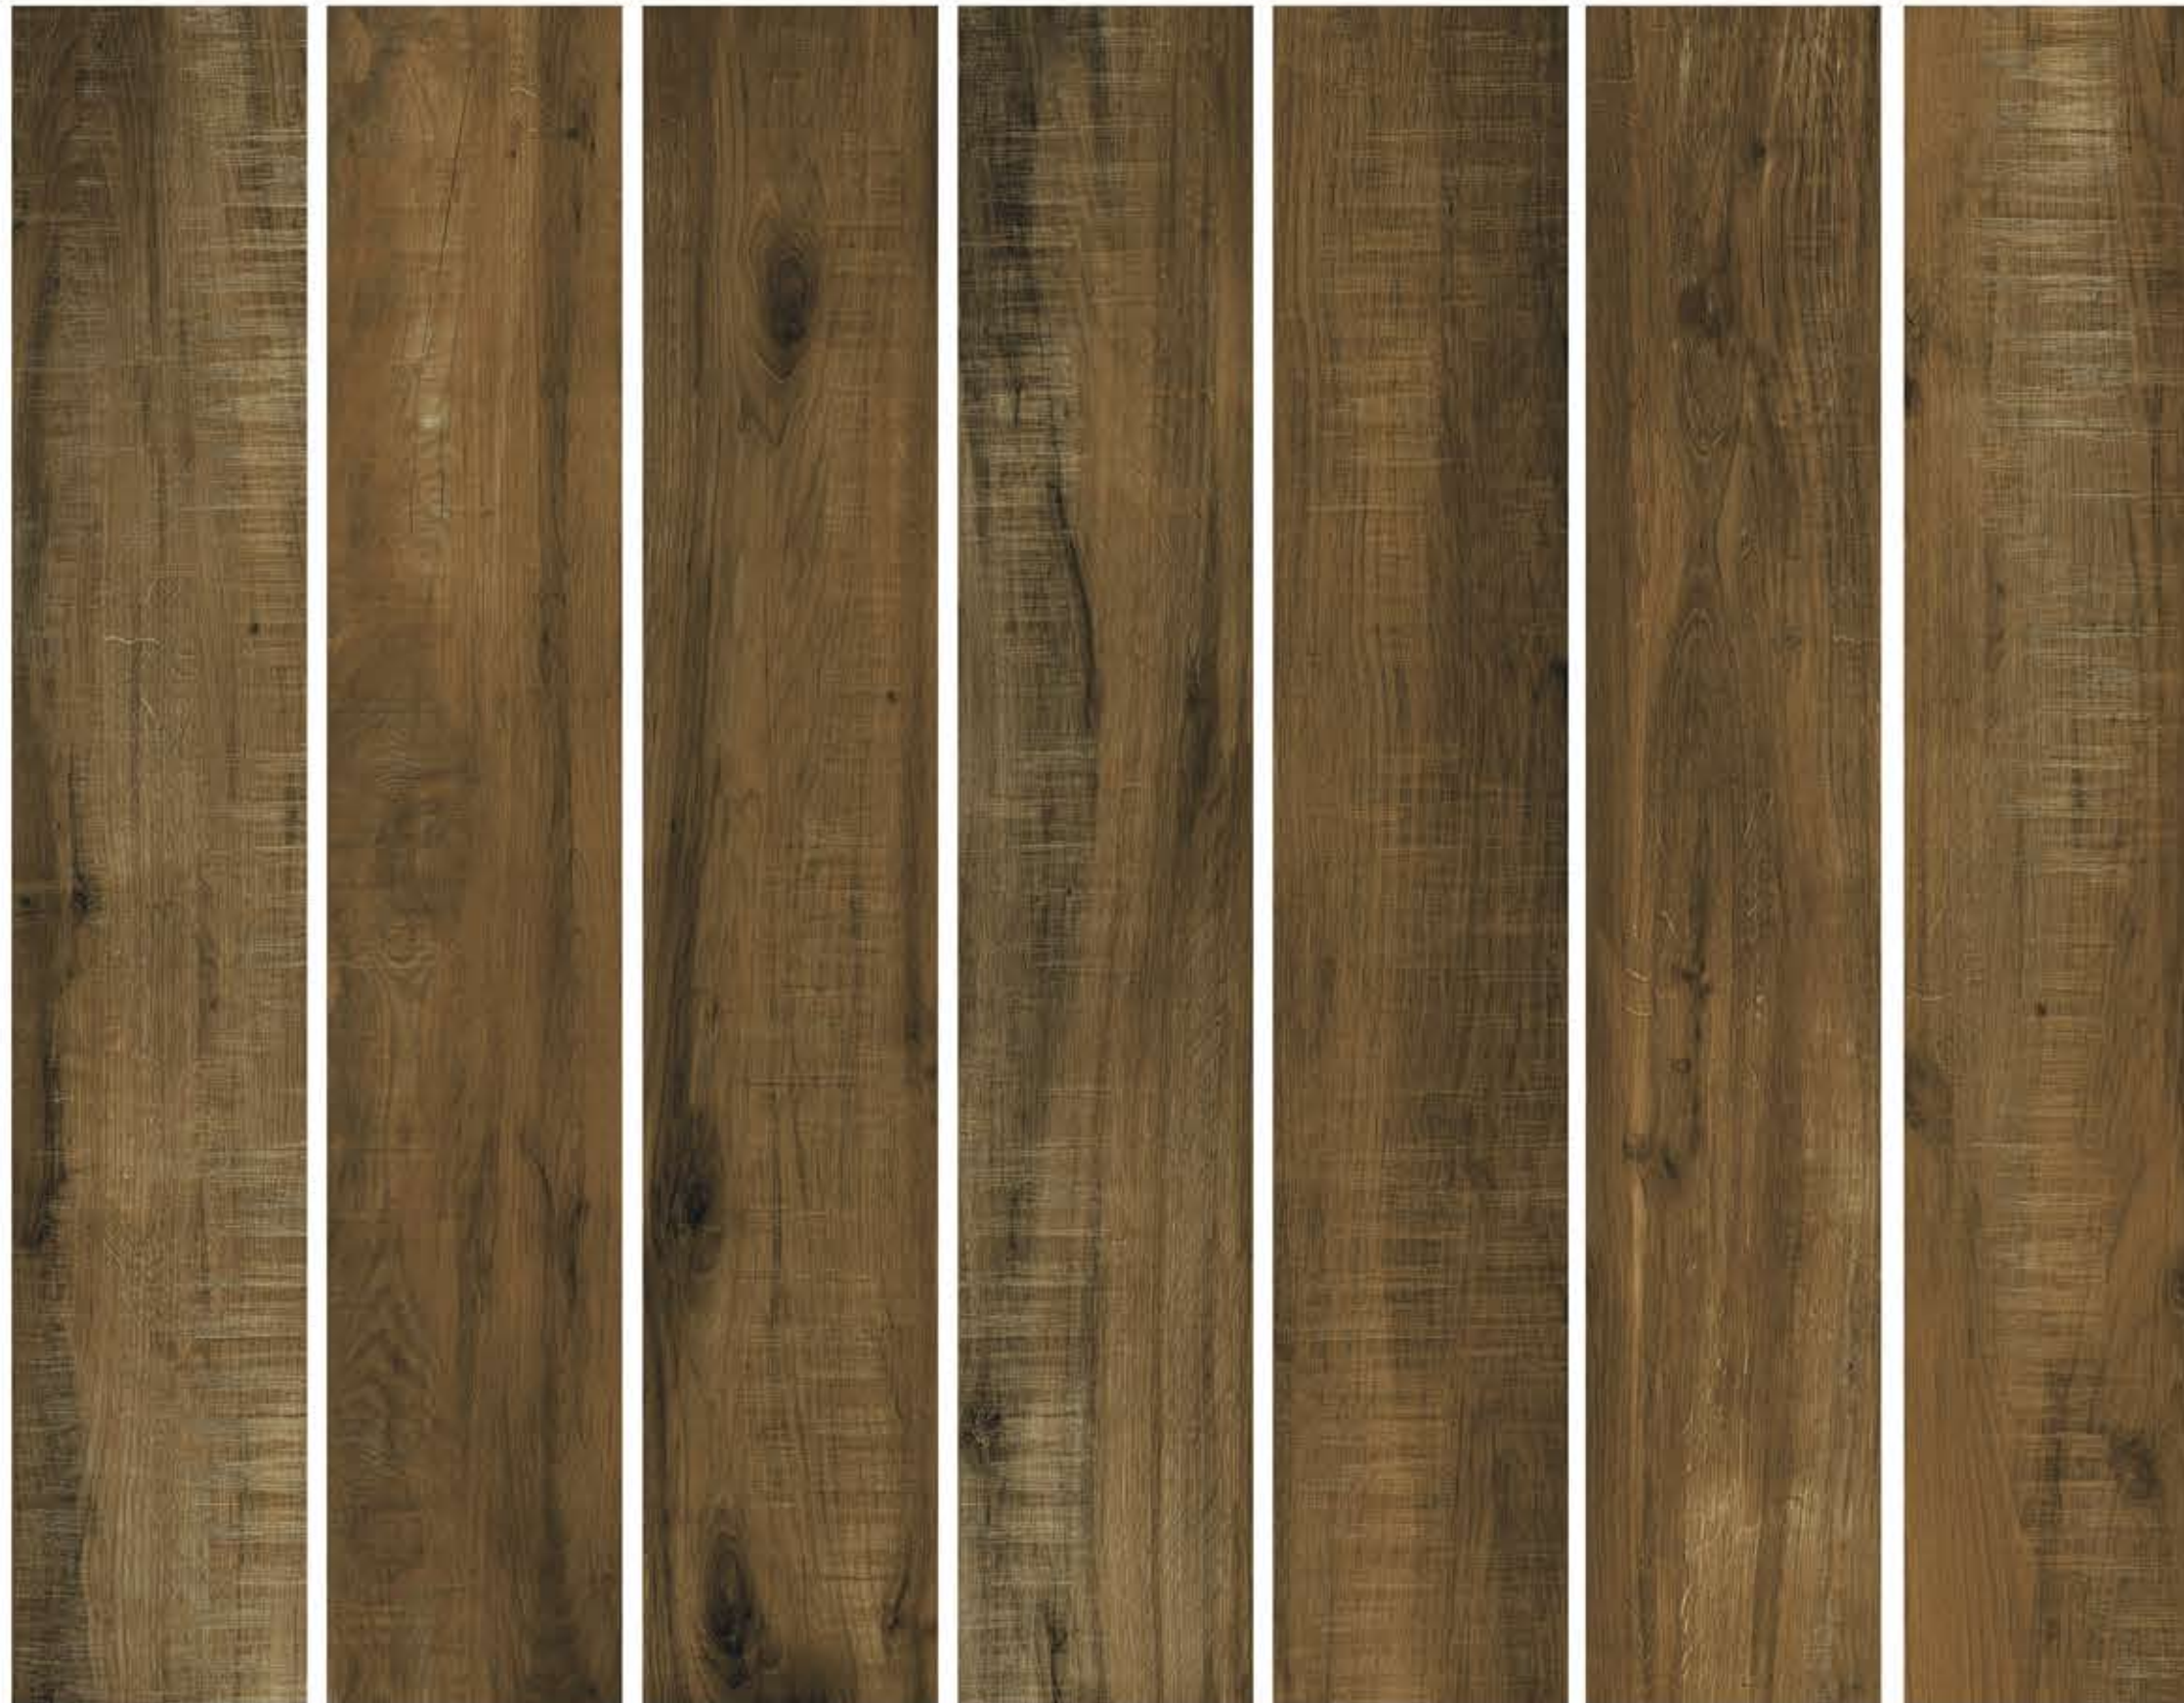

ROYAL LIME

200X1200MM/20X120CM

Random

07

Finish

MATT (PUNCHED)