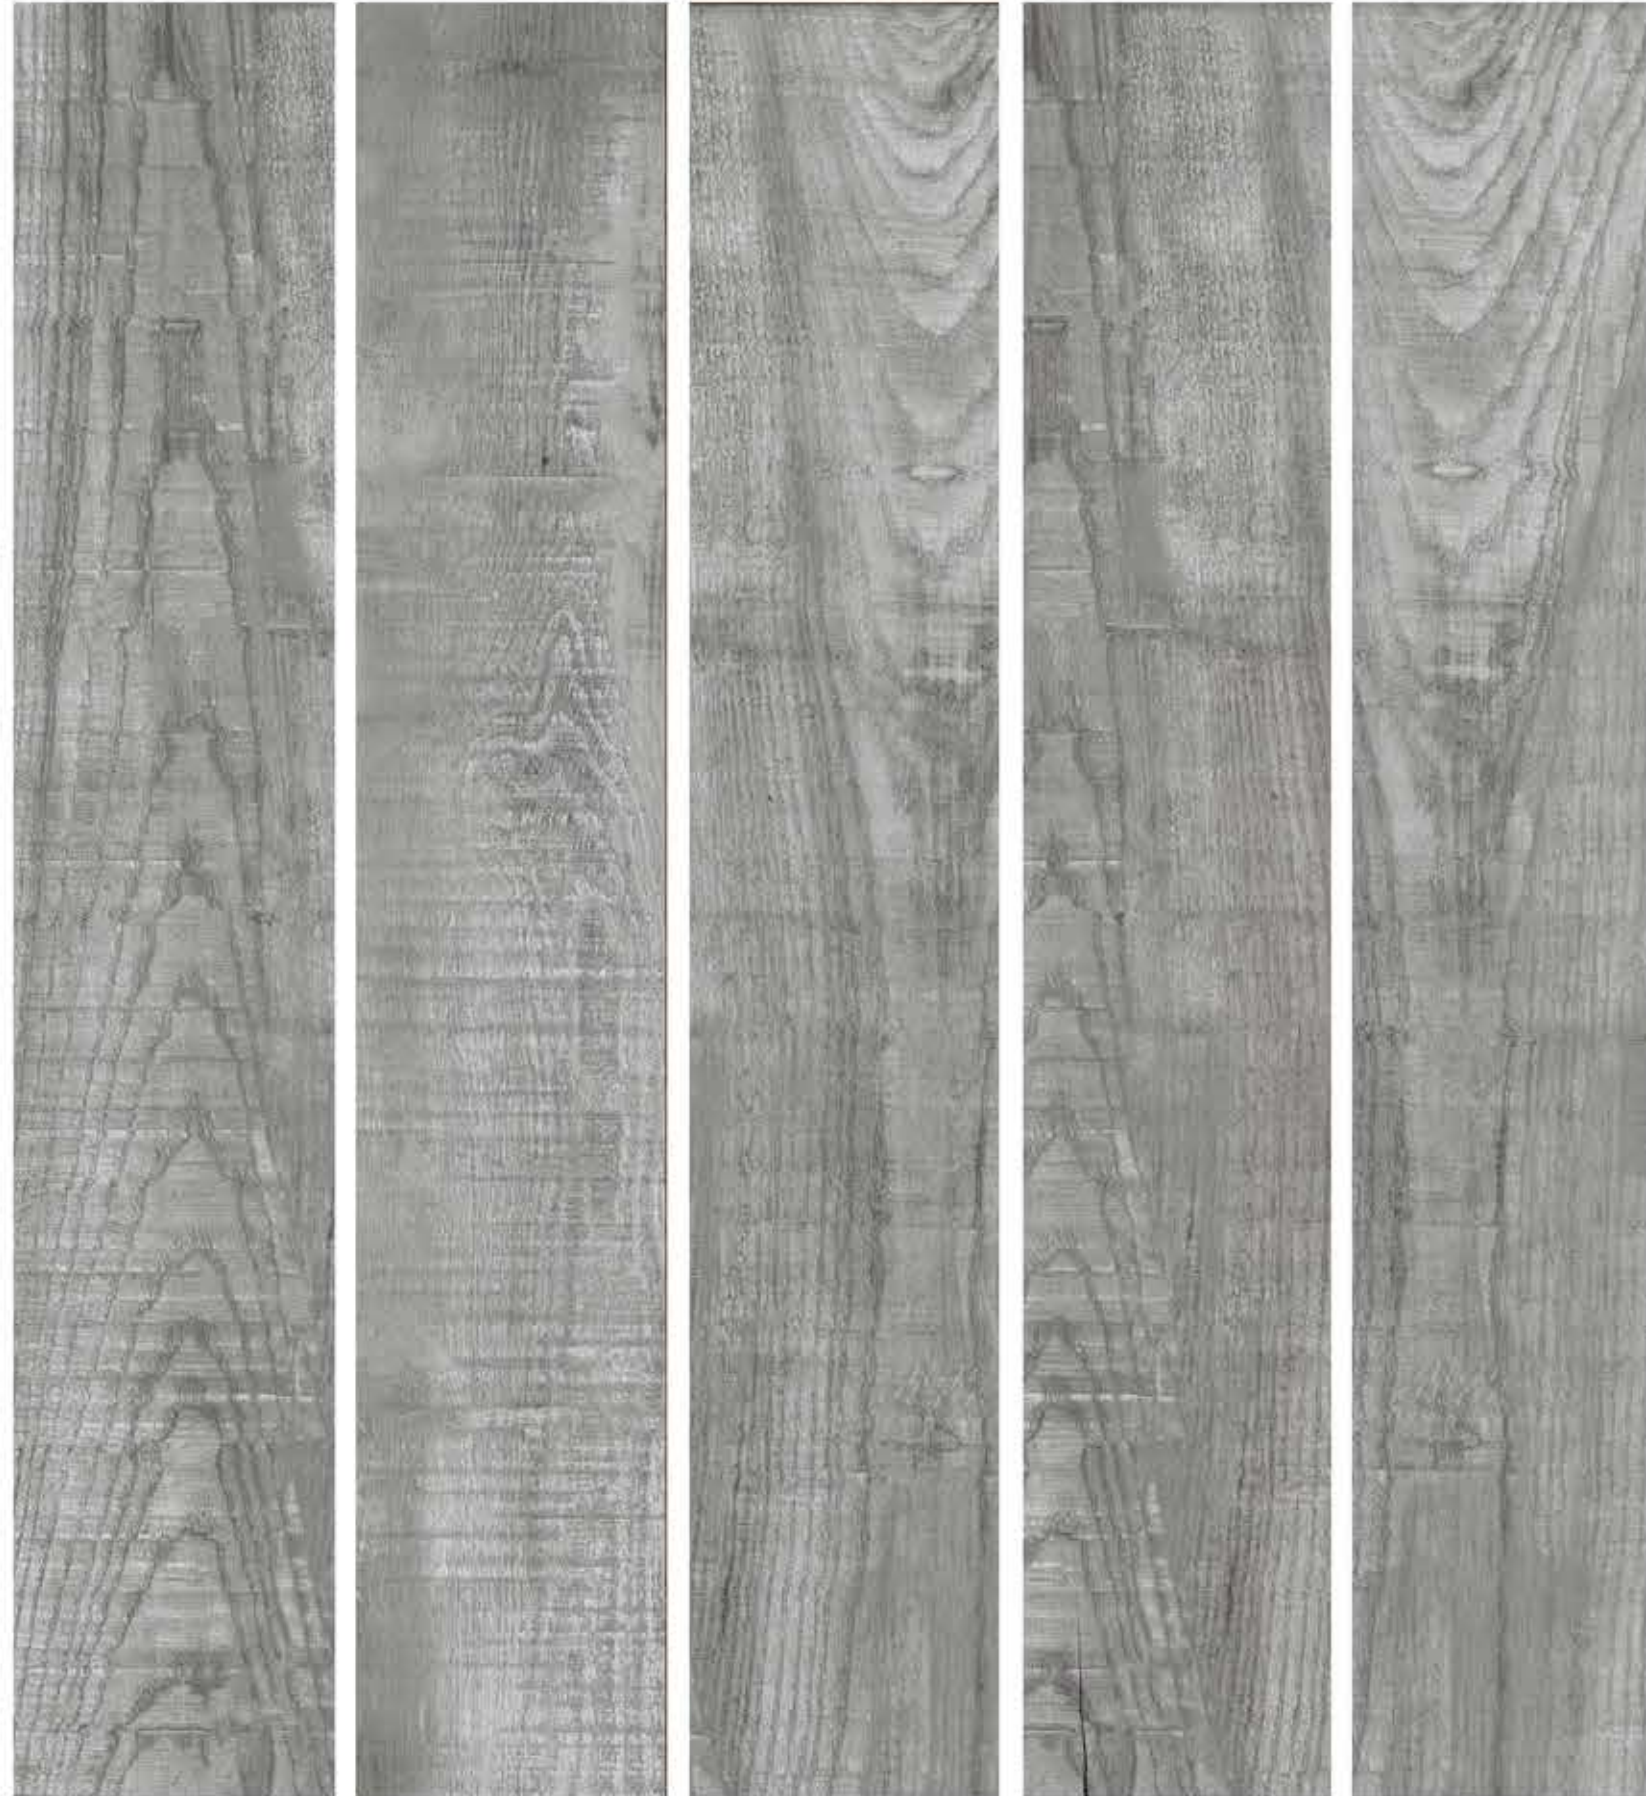

Glazed
Vitrified
Tiles

PRINA GRIS

200X1200MM/20X120CM

Random

05

Finish

MATT