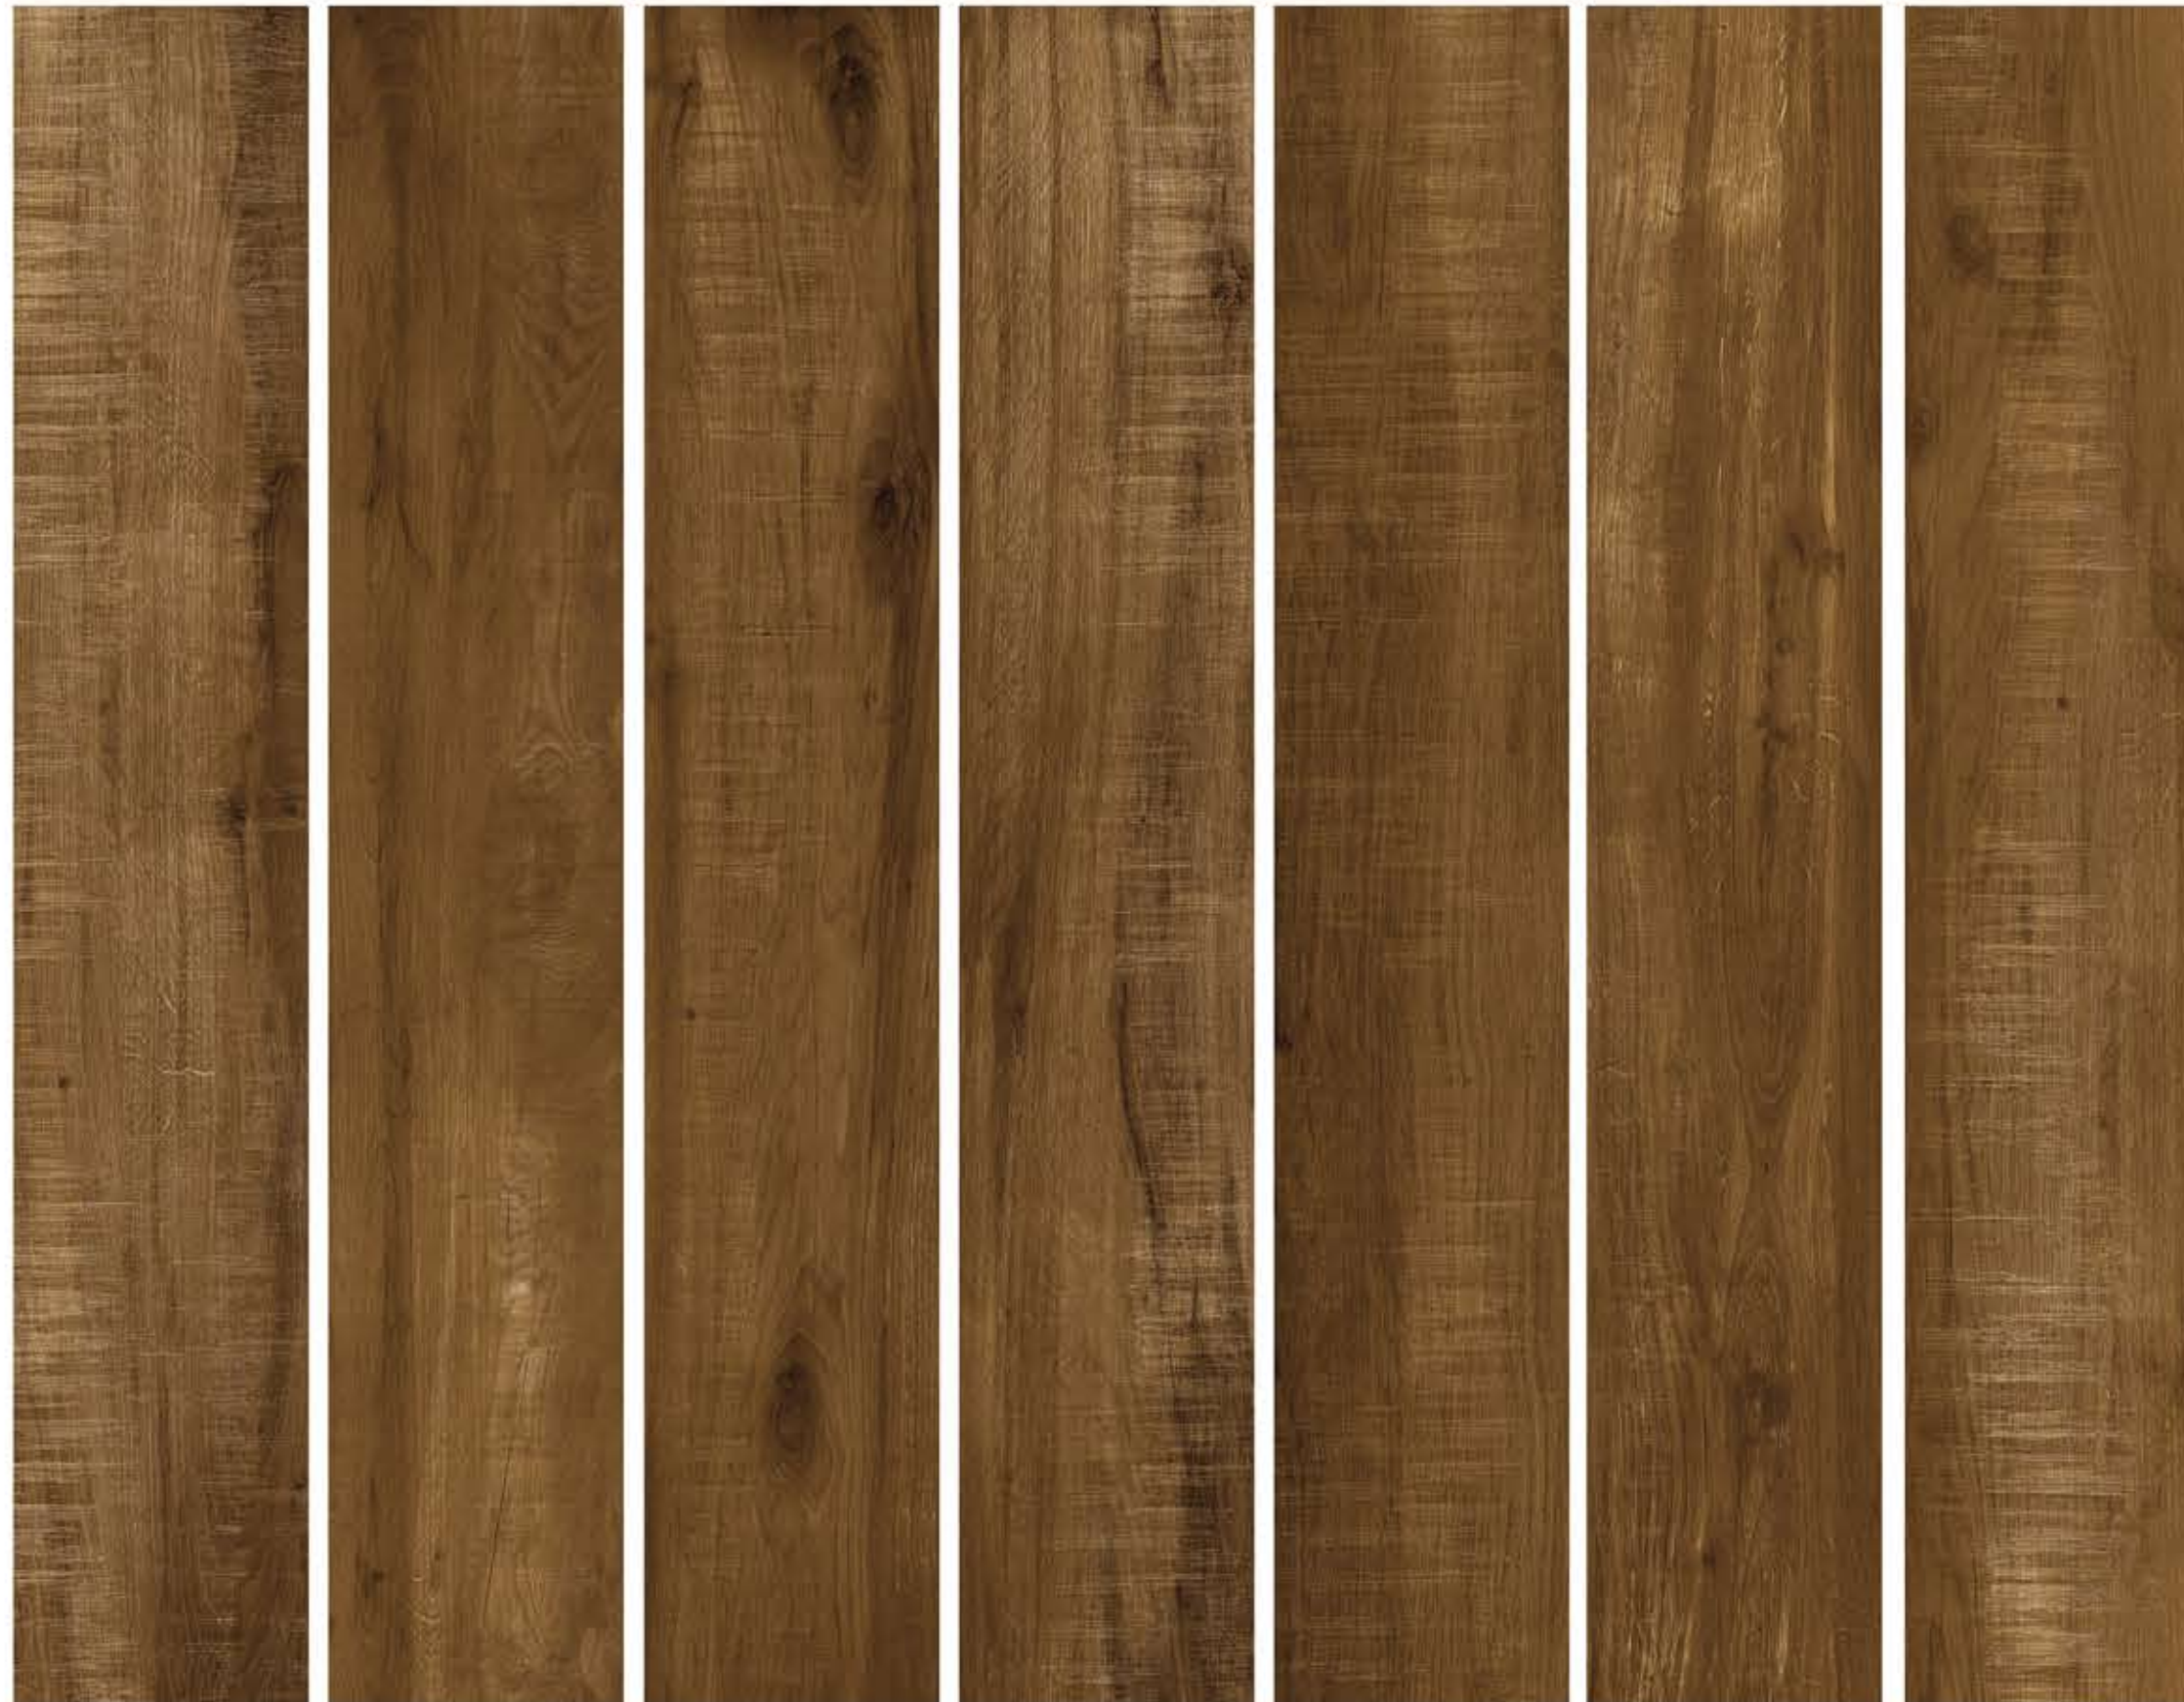

Finish

MATT (PUNCHED)

ROYAL ORANGE

200X1200MM/20X120CM

Random

07

Finish

MATT (PUNCHED)