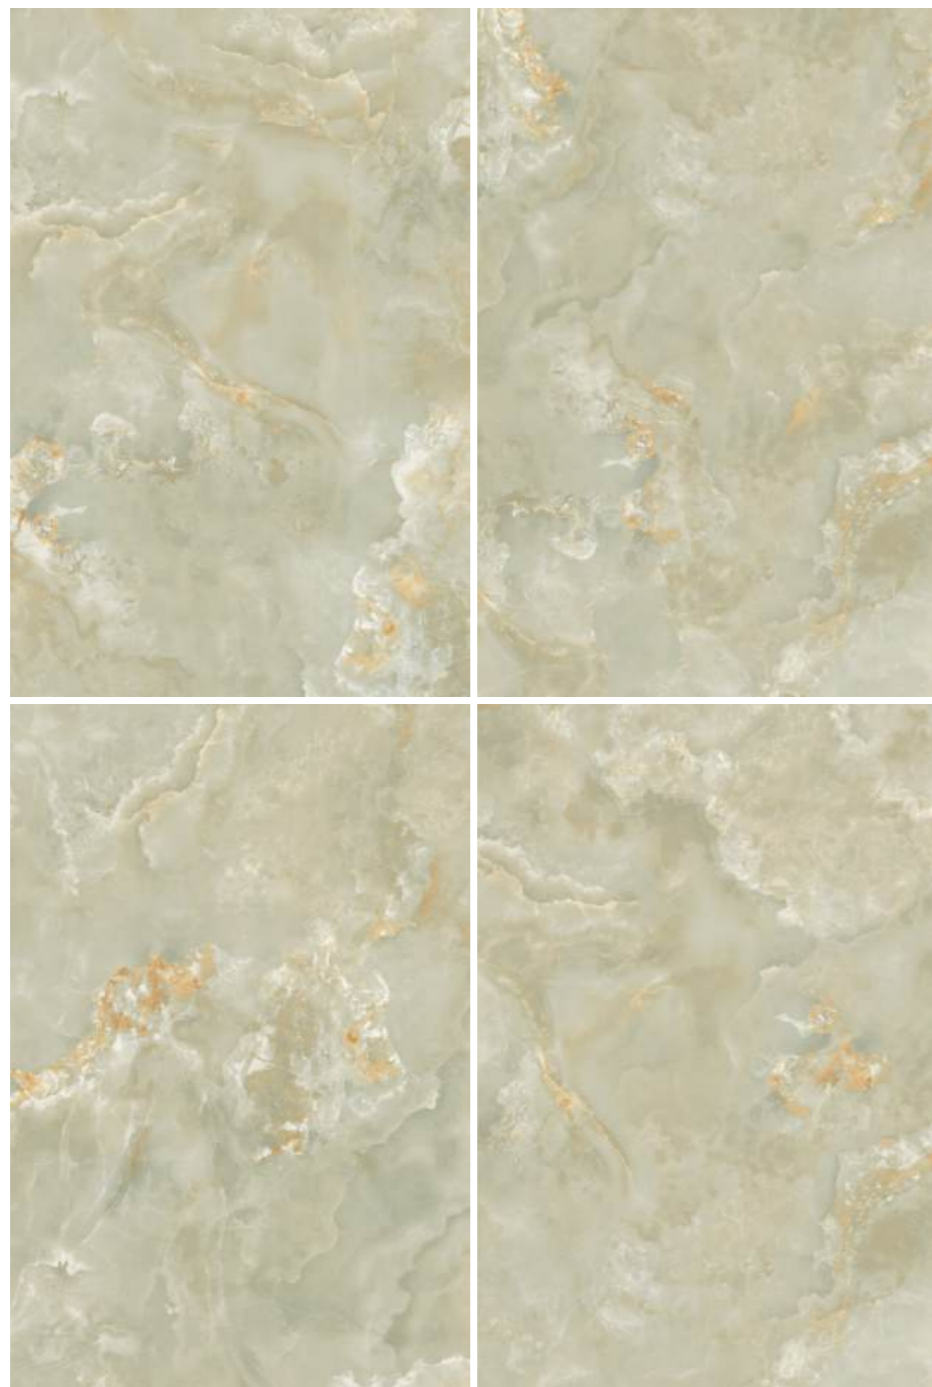

ONYX MOSS

FINISH : GLOSSY | PORSE
SIZE : 1200x1800mm
THICKNESS : 9mm

[Back To Index](#)