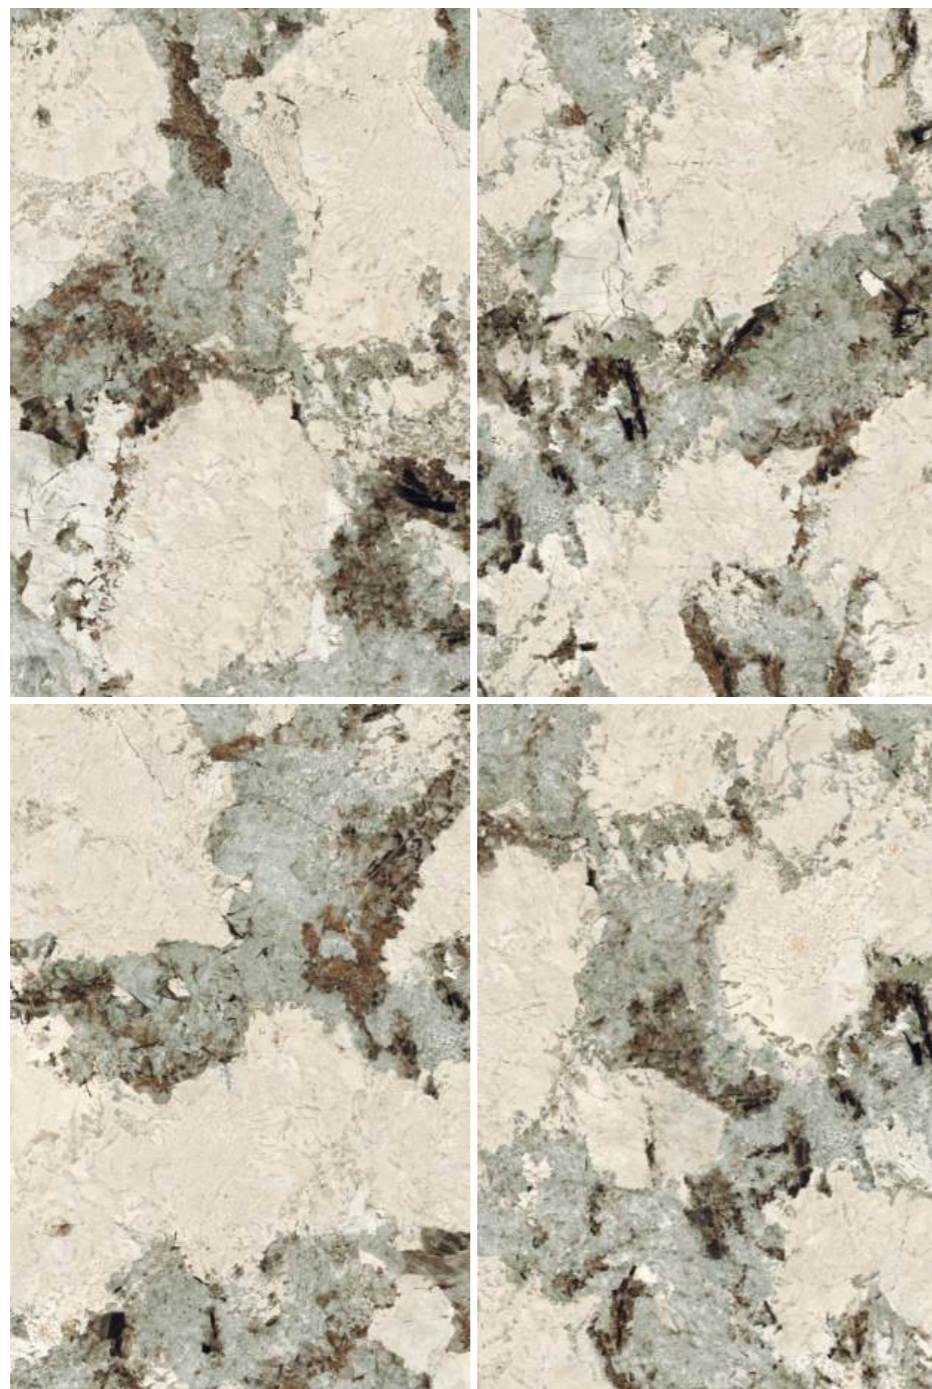

TREMONTO TEAL

FINISH :  GLOSSY |  PORSE
SIZE : 1200x1800mm
THICKNESS : 9mm

 [Back To Index](#)

► TREMONTA TEAL

PATAGONIA PETRIS

FINISH :  SUPER GLOSS |  PORSE
SIZE : 1200x1800mm
THICKNESS : 9mm

 [Back To Index](#)