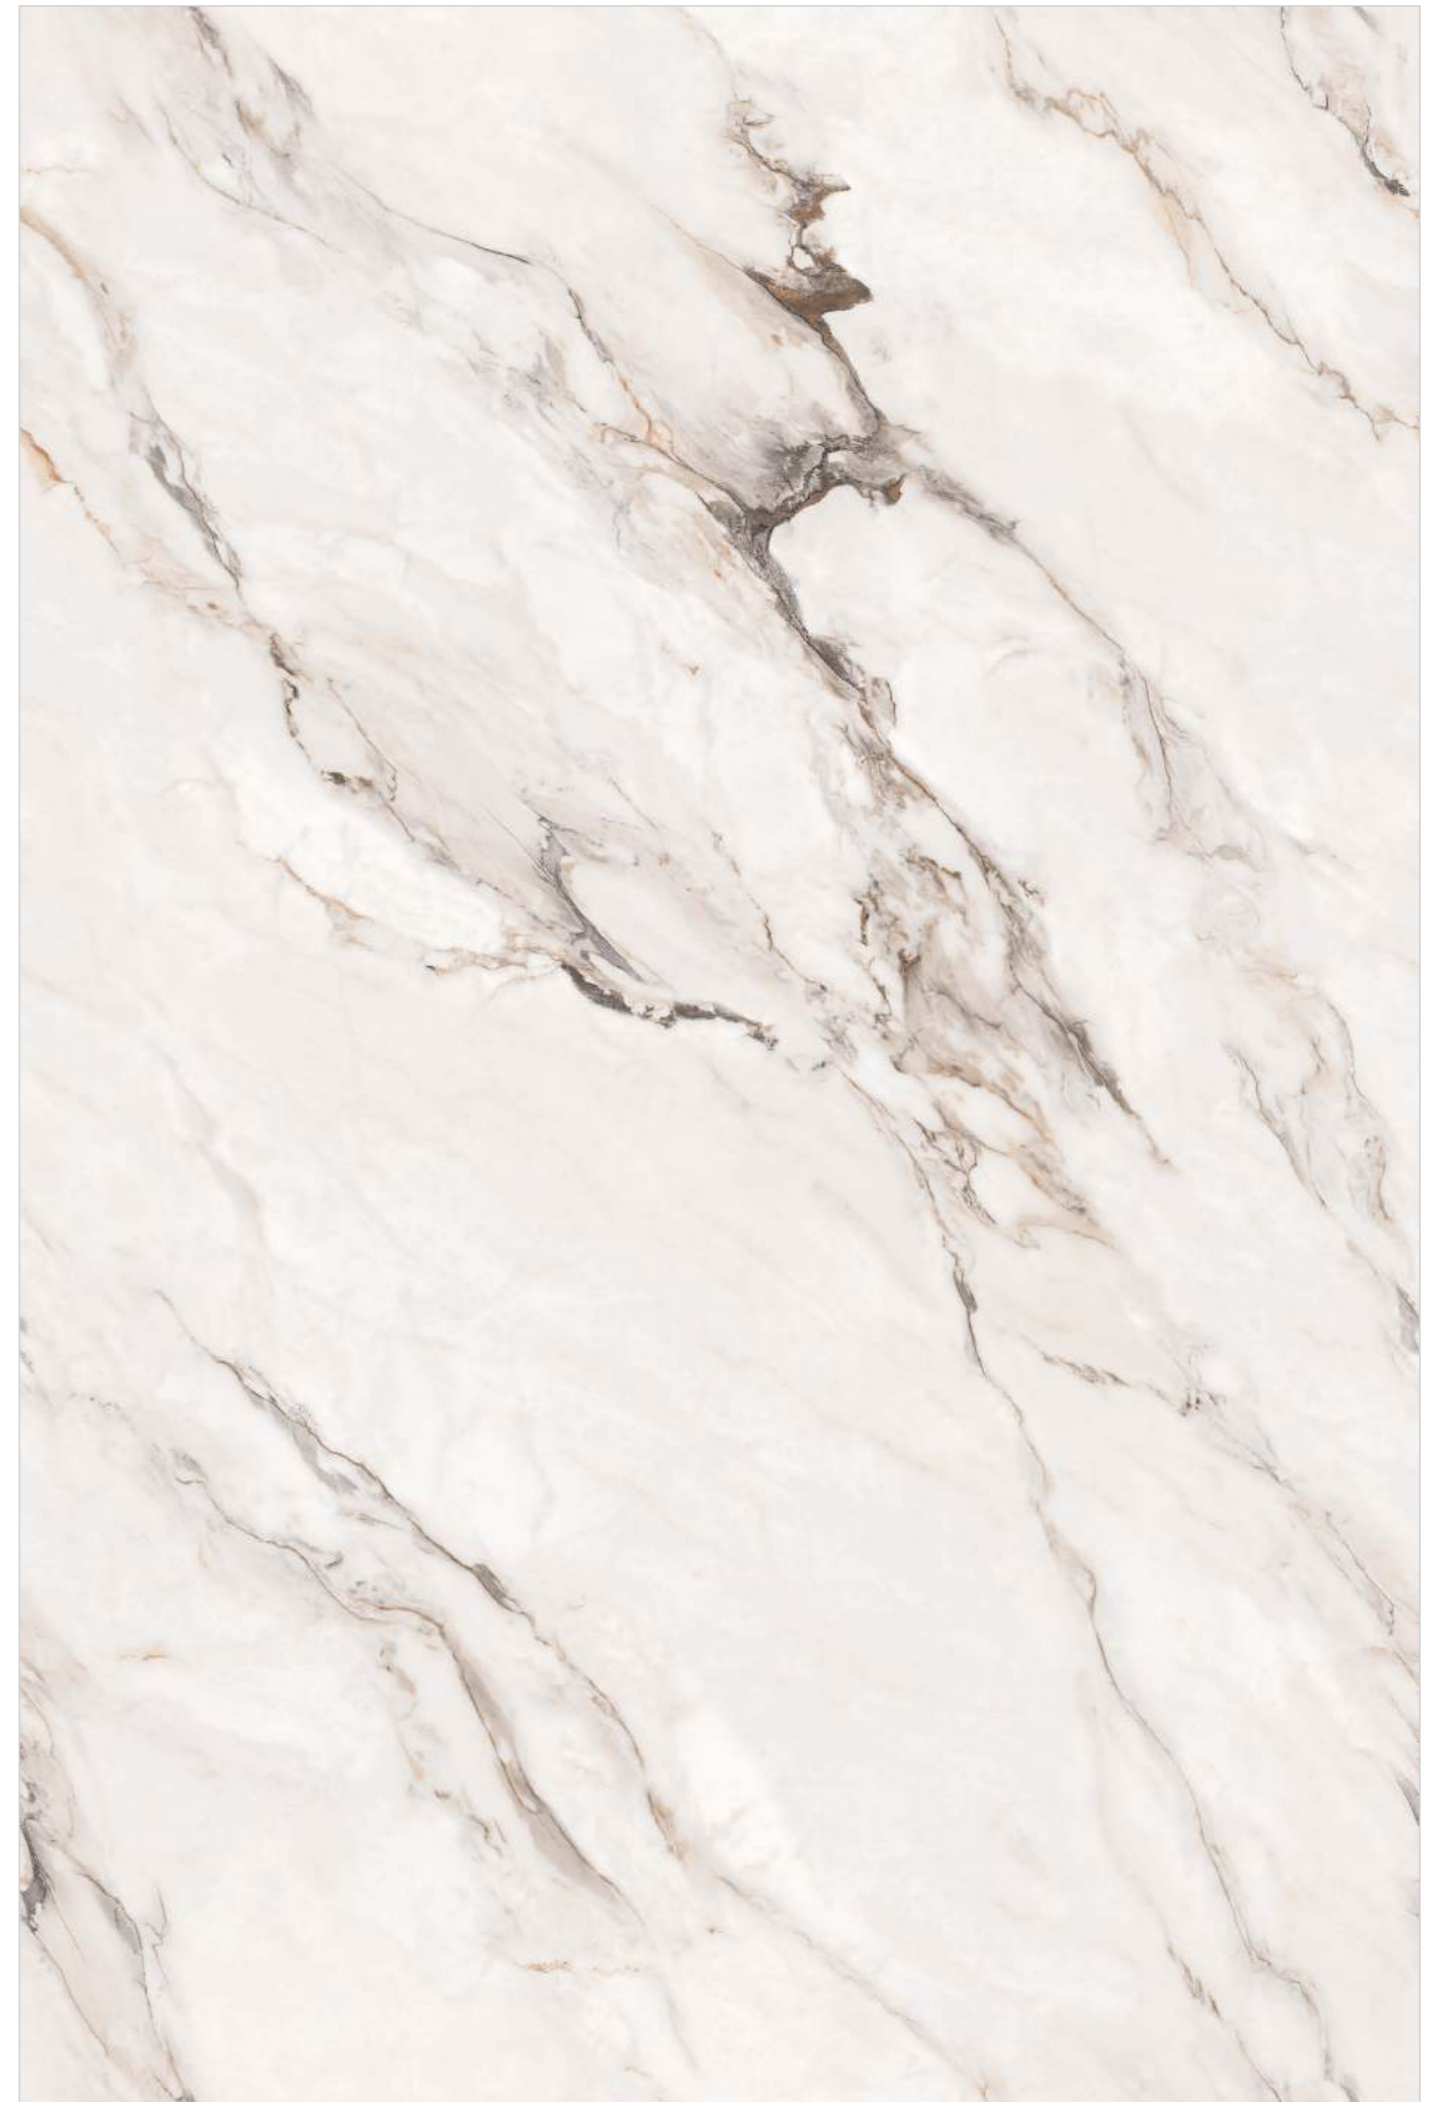

ENDLESS CALACATTA BELGIA

FINISH : SUPER WHITE GLOSSY | PORSE
SIZE : 1200x1800mm
THICKNESS : 9mm

[Back To Index](#)