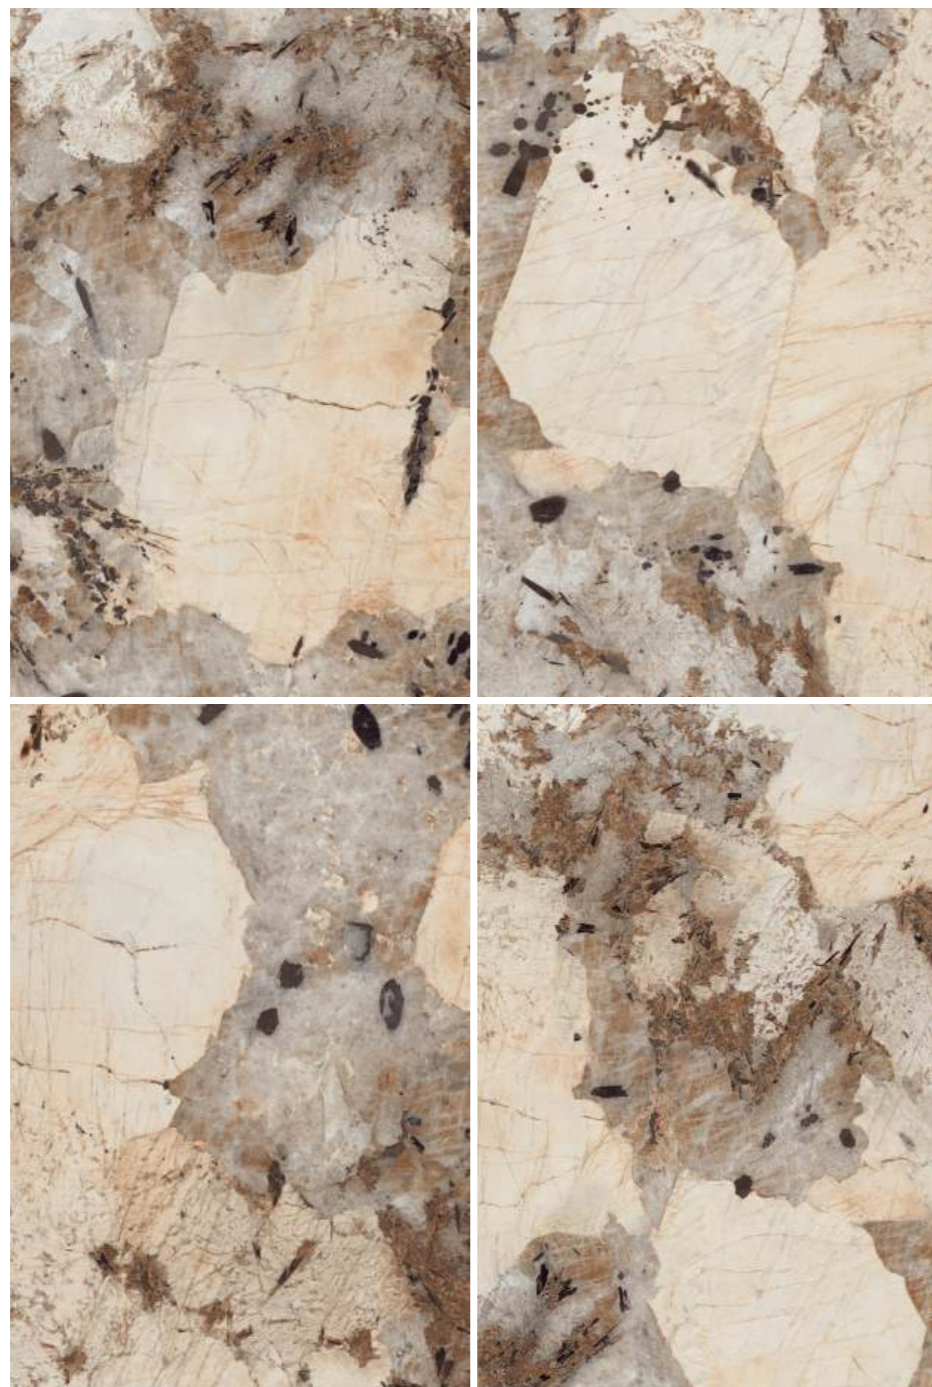

TREMONTO TEAL

FINISH :  GLOSSY |  PORSE
SIZE : 1200x1800mm
THICKNESS : 9mm

 [Back To Index](#)

► TREMONTA TEAL

PATAGONIA PETRIS

FINISH :  SUPER GLOSS |  PORSE
SIZE : 1200x1800mm
THICKNESS : 9mm

 [Back To Index](#)