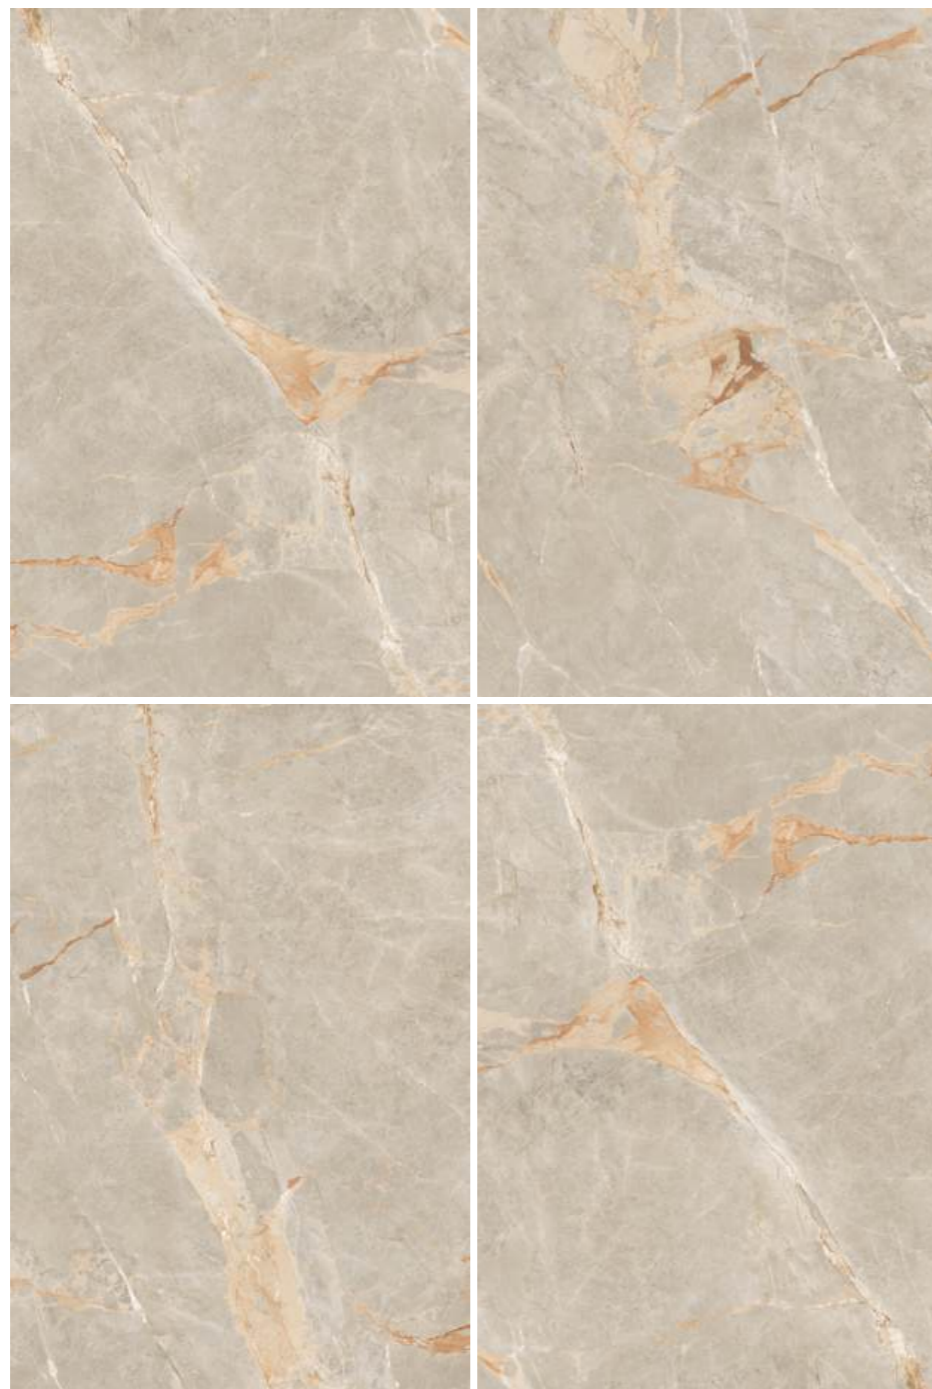

ENDLESS MYRA GREEN

FINISH :  GLOSSY |  PORSE
SIZE : 1200x1800mm
THICKNESS : 9mm

 [Back To Index](#)

► ENDLESS MYRA GREEN

BALDOCER NATURAL

FINISH :  GLOSSY |  PORSE
SIZE : 1200x1800mm
THICKNESS : 9mm

 [Back To Index](#)