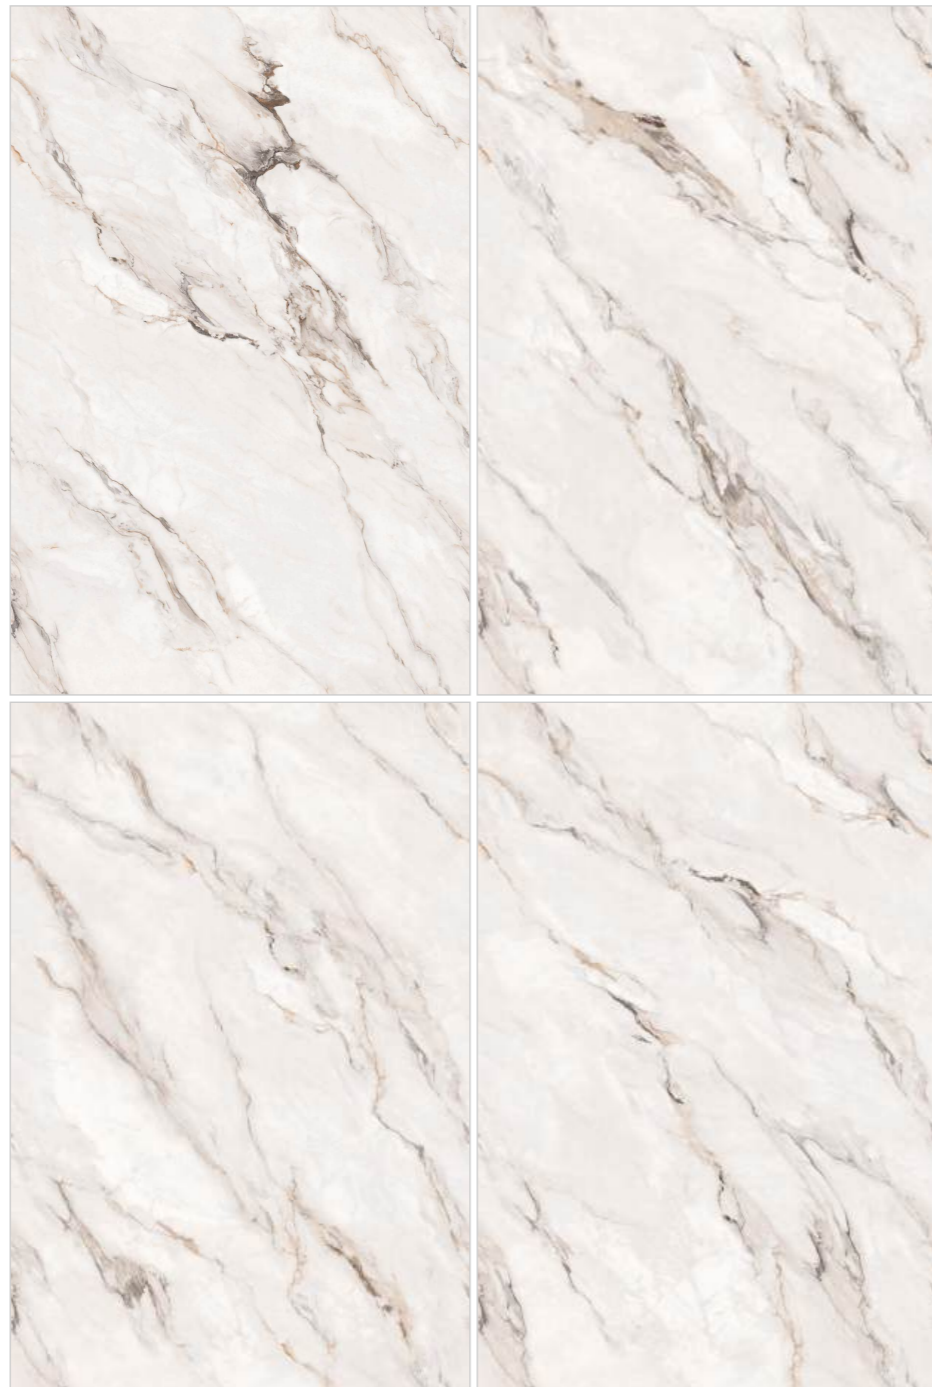

 [Back To Index](#)

▶ ENDLESS LAGOS WHITE

ENDLESS DENVER ICE

FINISH :  SUPER WHITE GLOSSY |  PORSE
SIZE : 1200x1800mm
THICKNESS : 9mm

 [Back To Index](#)

► ENDLESS DENVER ICE

ENDLESS CALACATTA BELGIA

FINISH :  SUPER WHITE GLOSSY |  PORSE
SIZE : 1200x1800mm
THICKNESS : 9mm