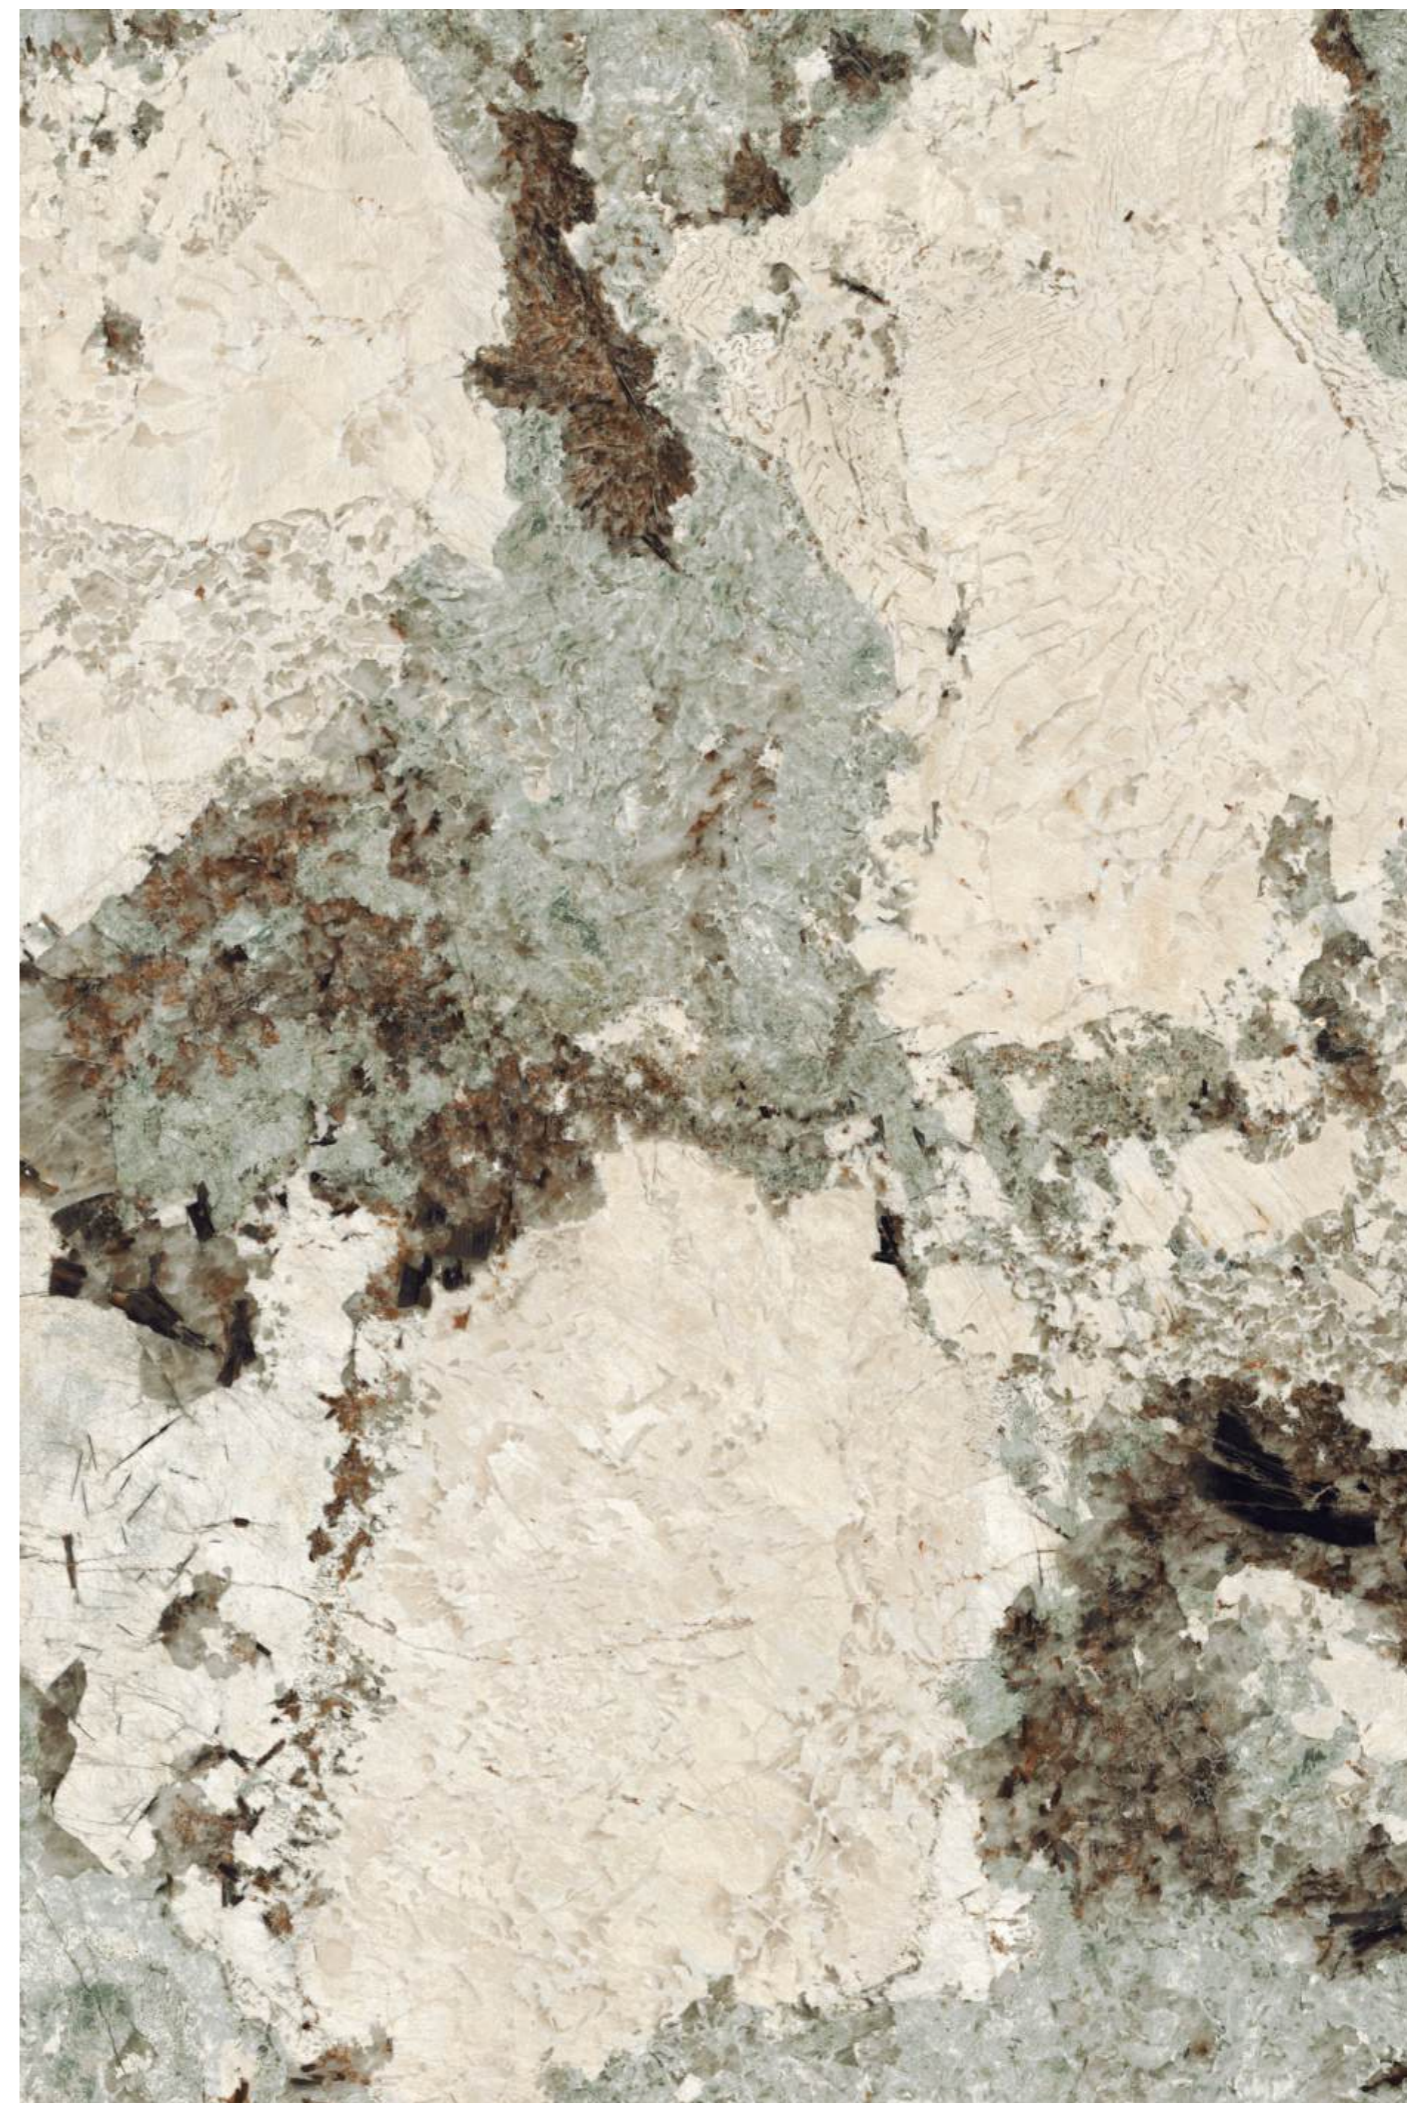

PATAGONIA OCEAN

FINISH : SUPER GLOSS PORSE
SIZE : 1200x1800mm
THICKNESS : 9mm

[Back To Index](#)