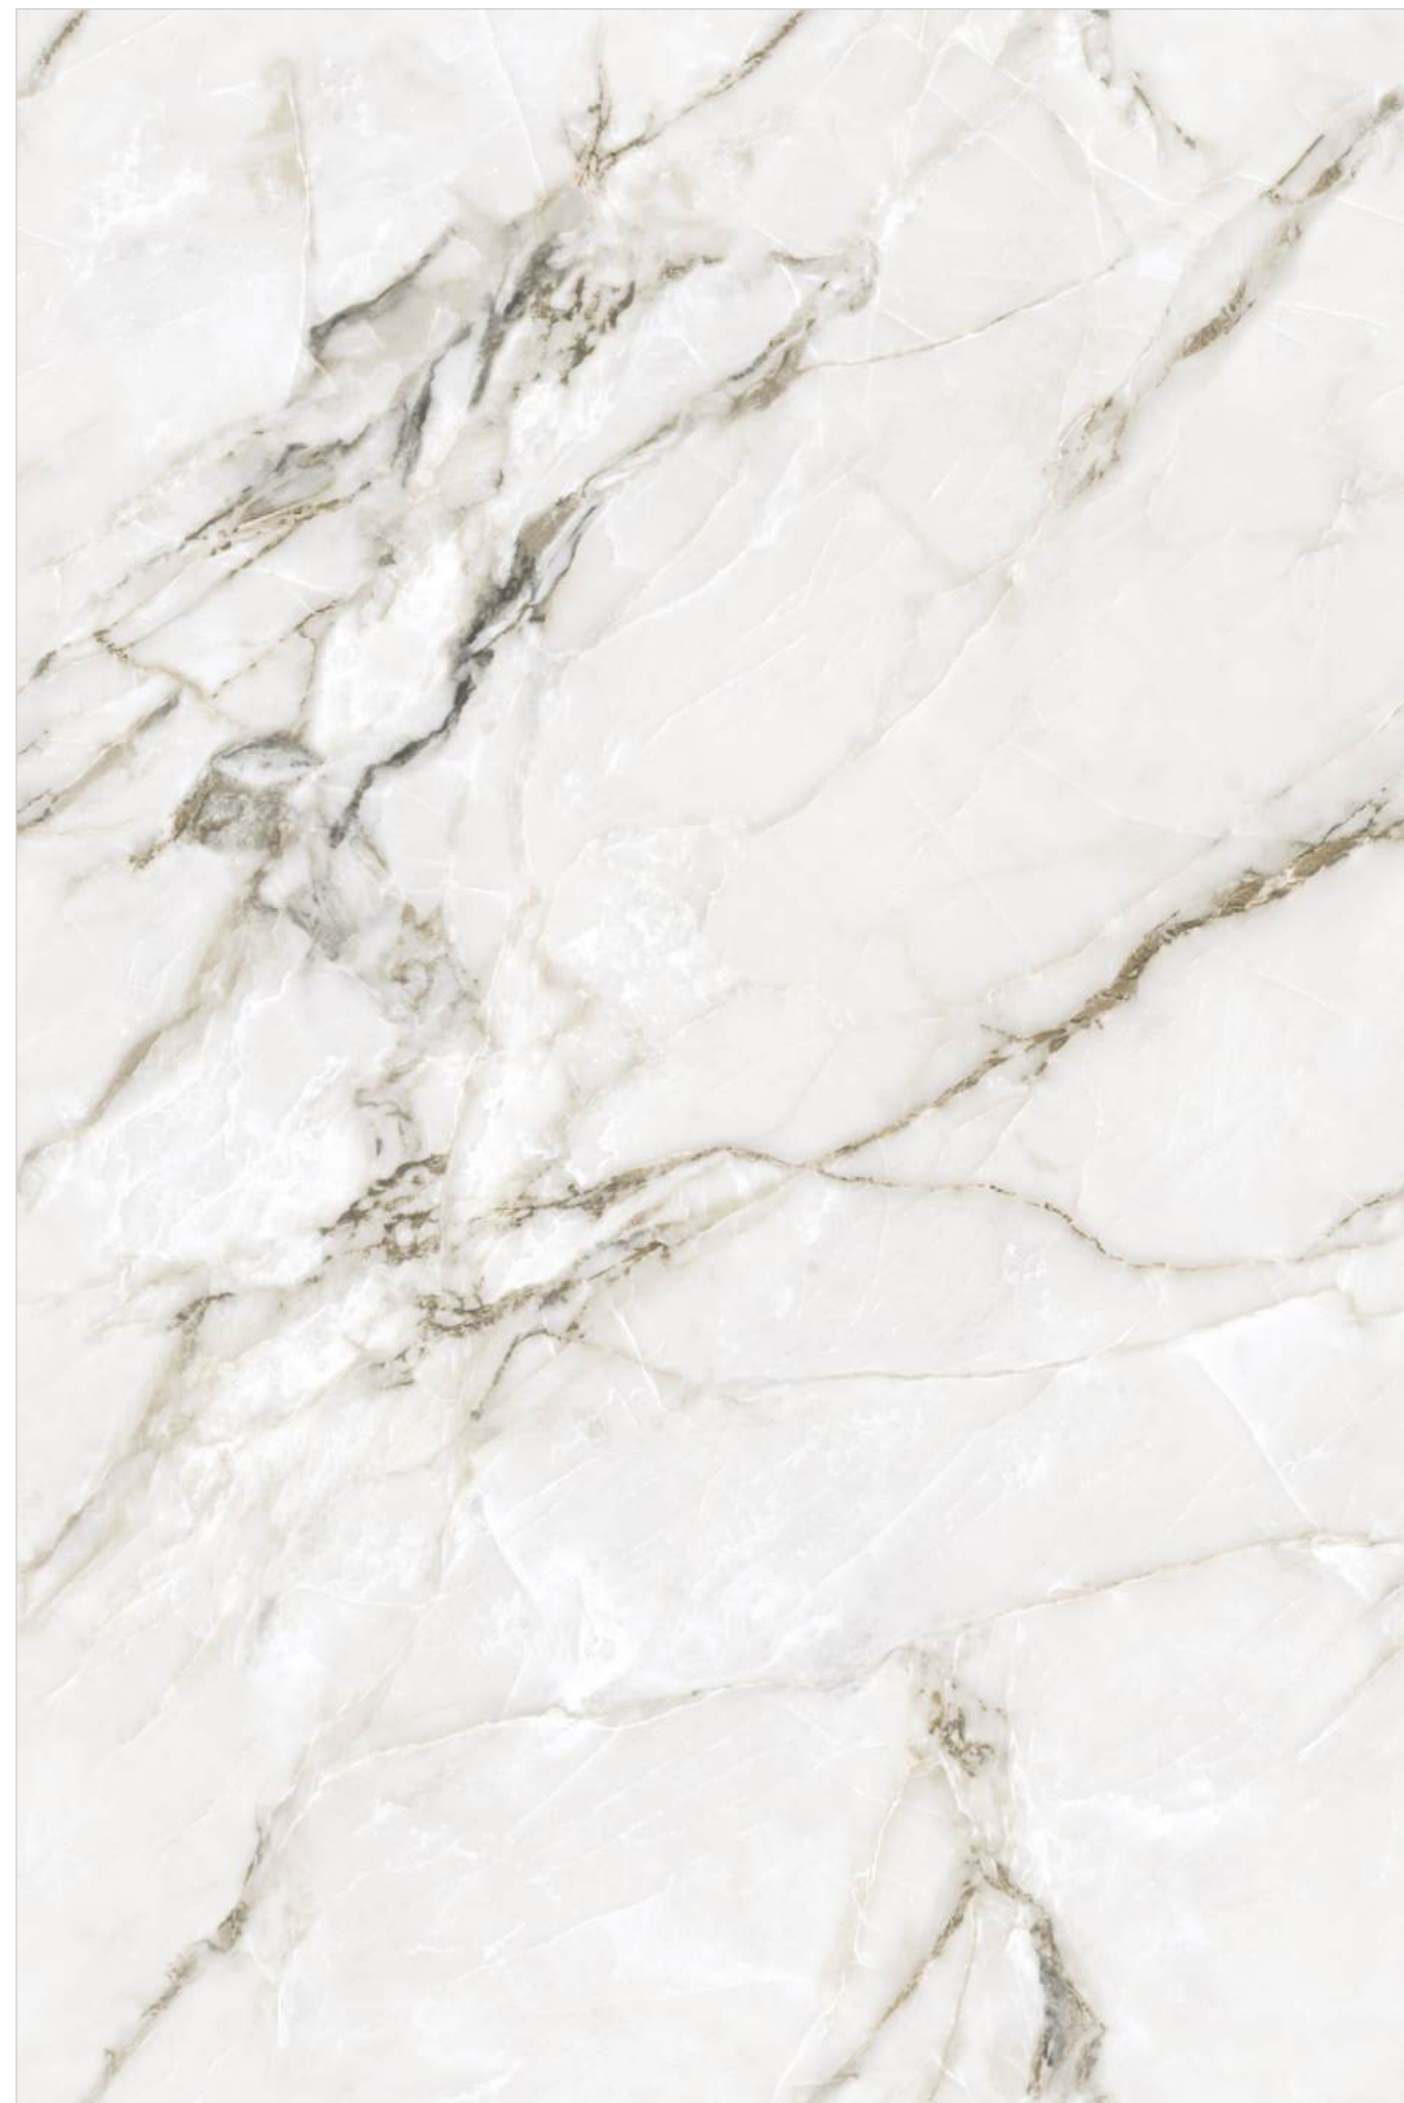

ENDLESS LAGOS WHITE

FINISH : SUPER WHITE GLOSSY | PORSE
SIZE : 1200x1800mm
THICKNESS : 9mm

[Back To Index](#)