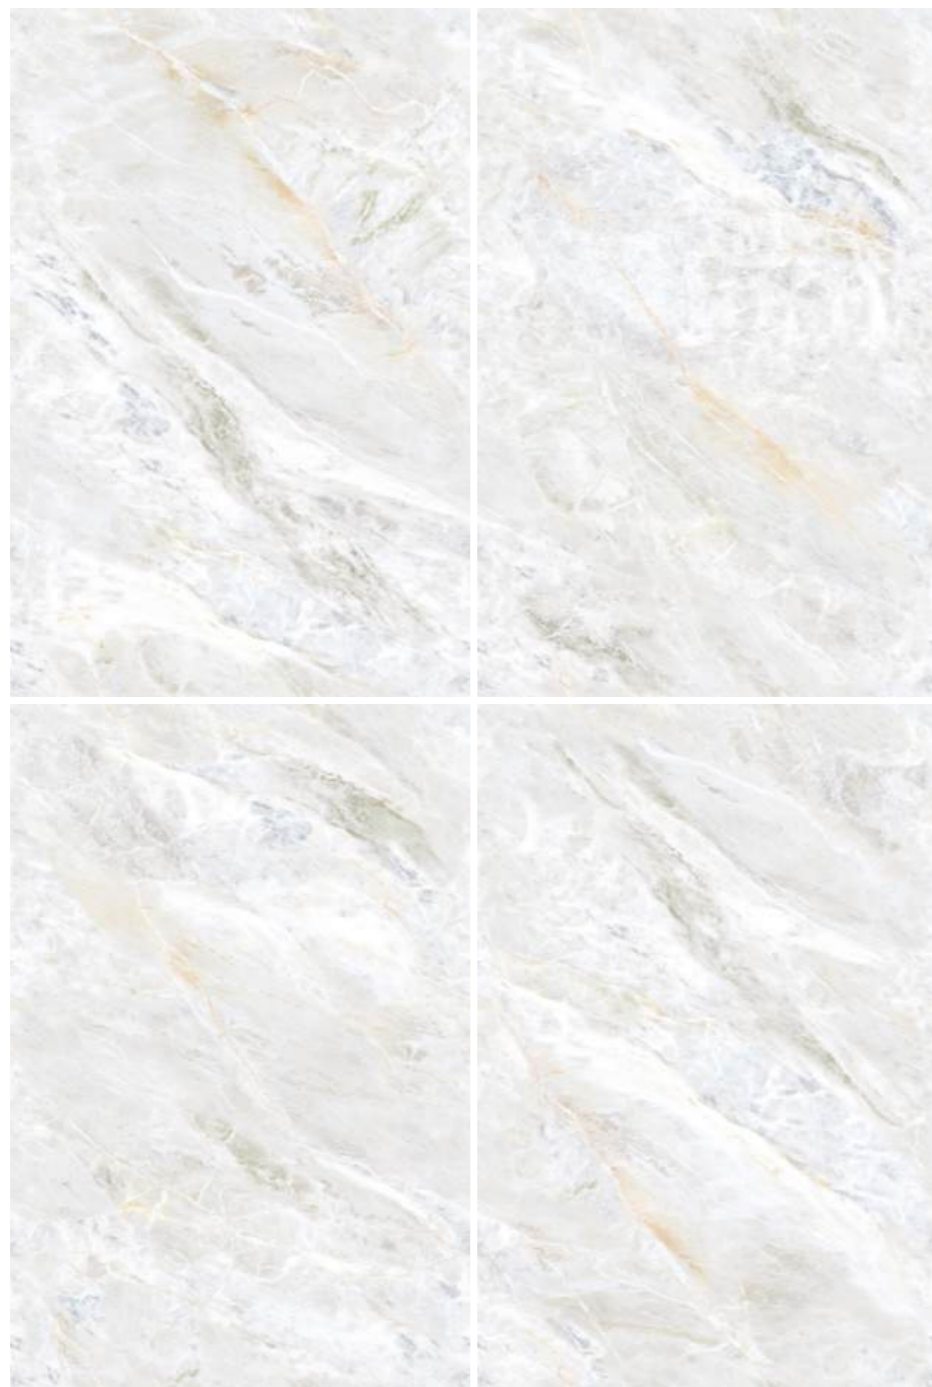

ENDLESS WONDER MOTLEY

FINISH : GLOSSY | PORSE
SIZE : 1200x1800mm
THICKNESS : 9mm

[Back To Index](#)