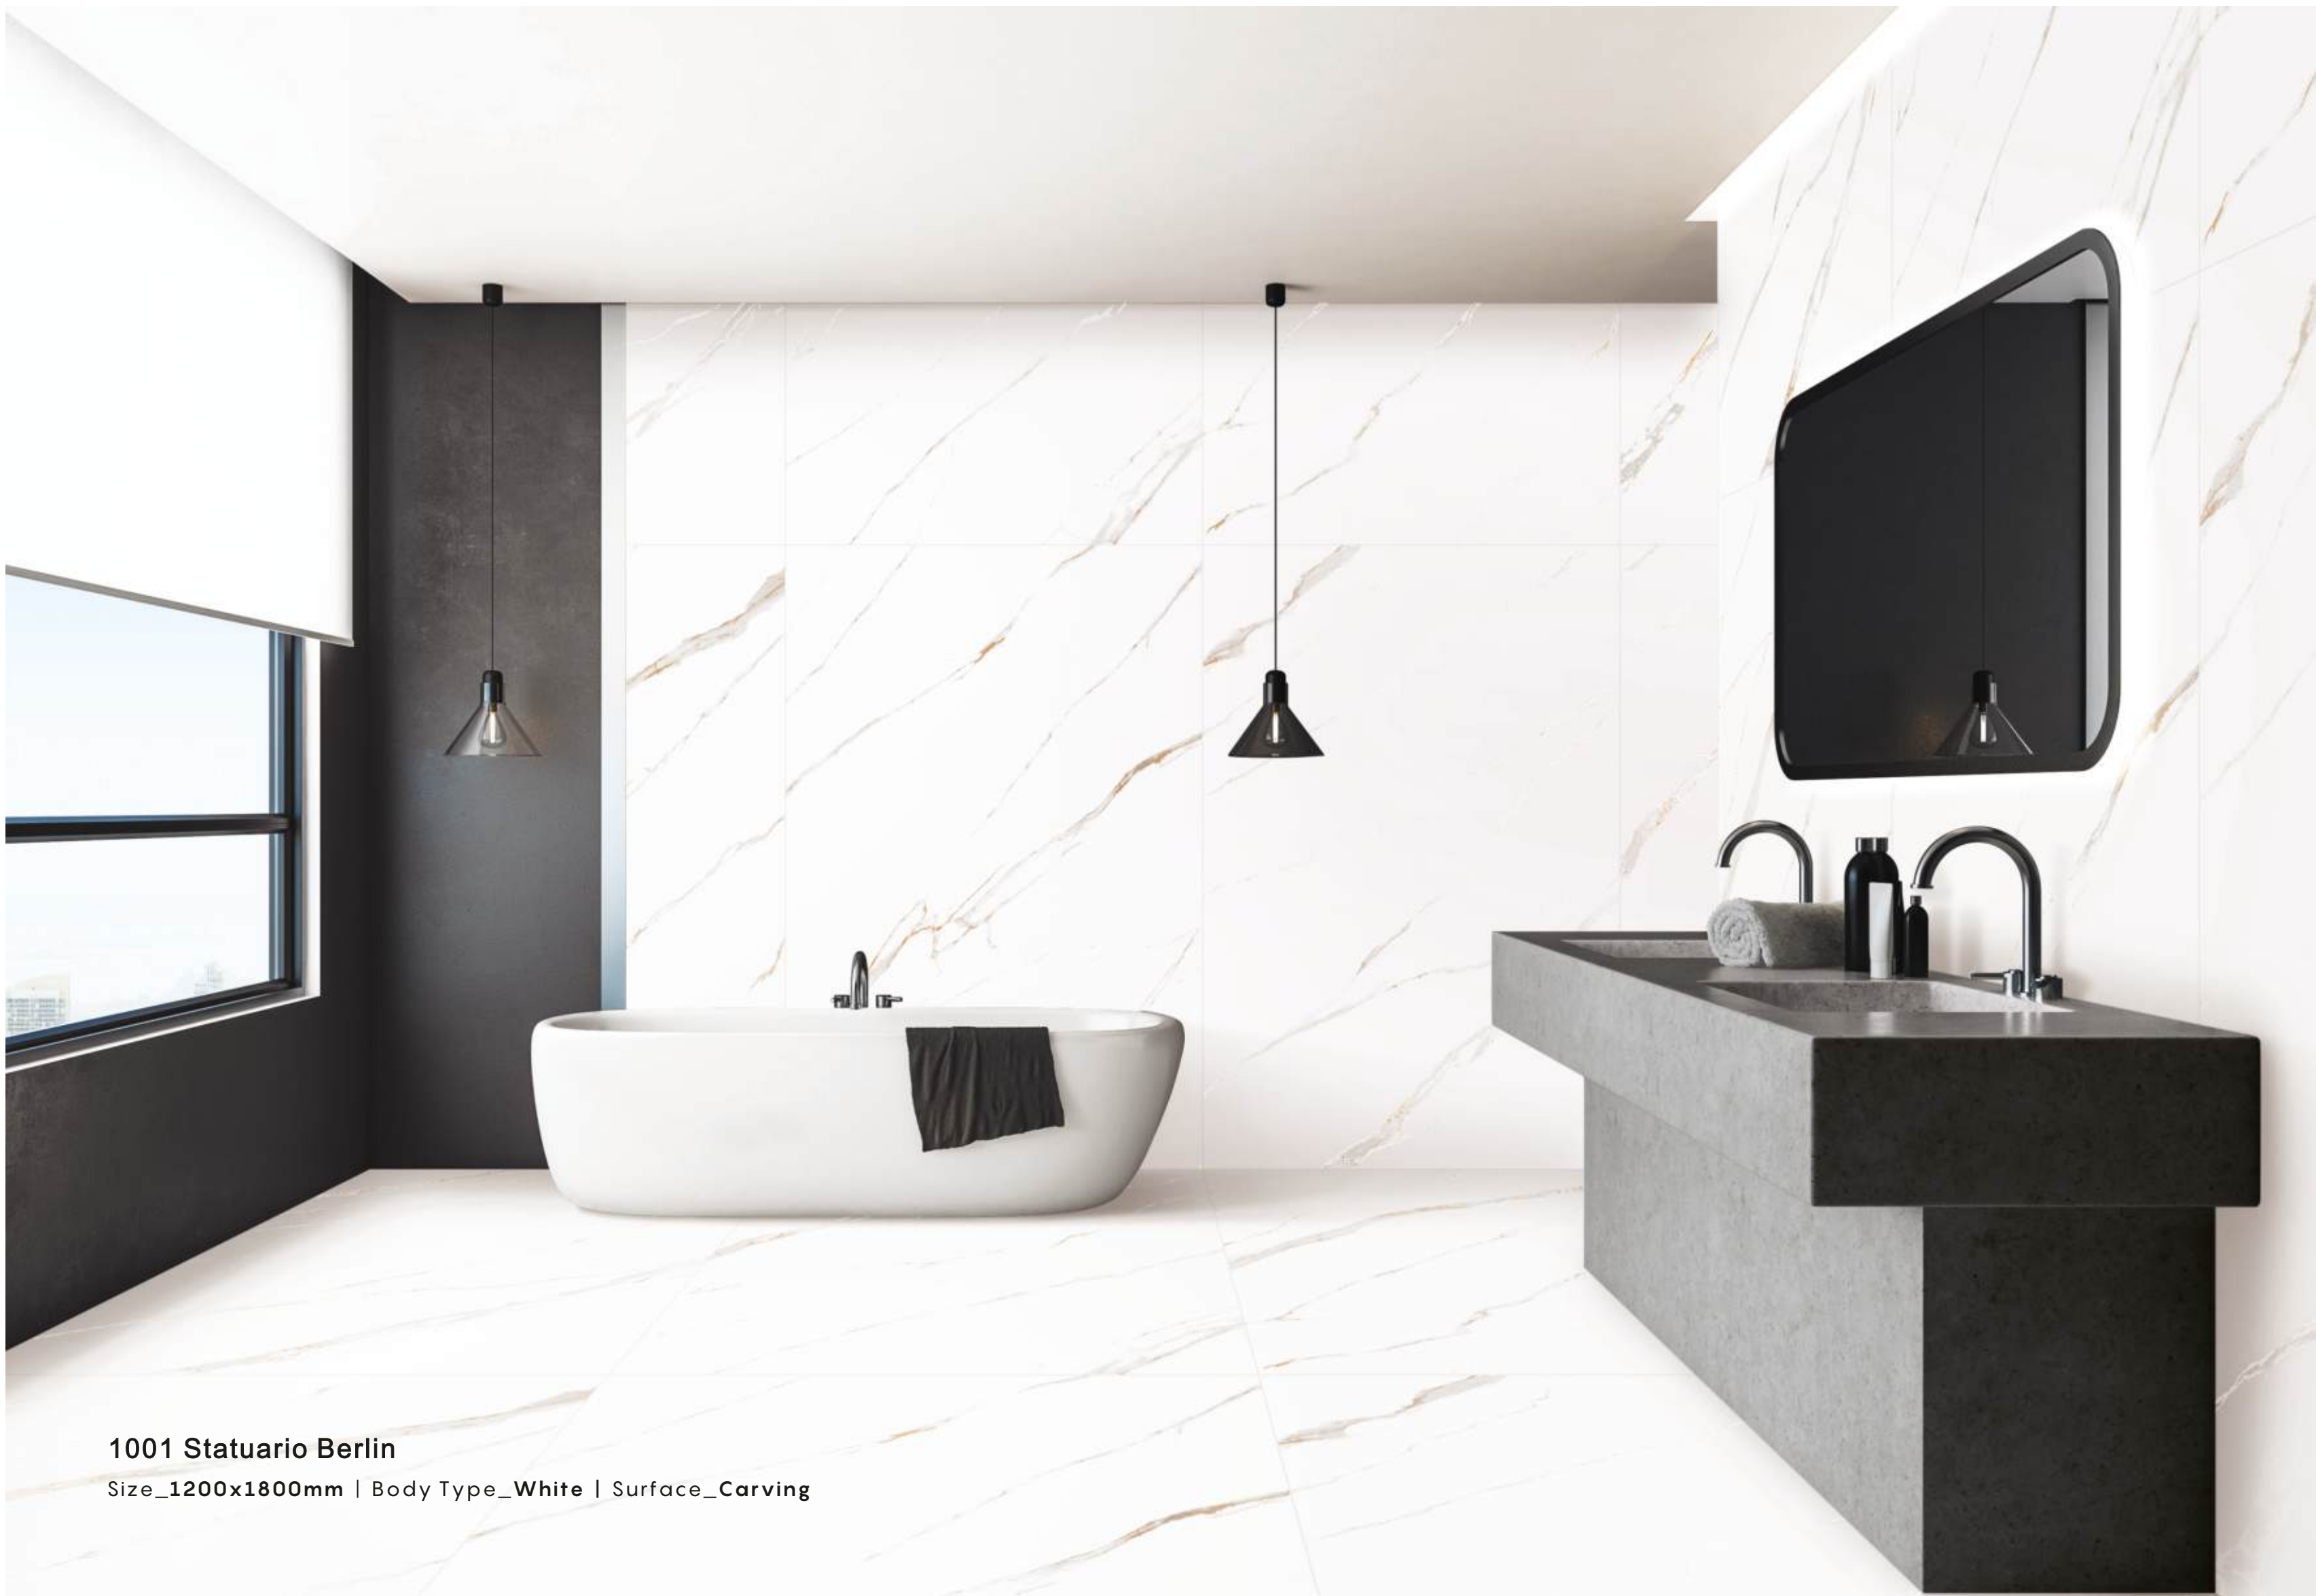

1200x1800mm

Body Type_White

Surface_Carving

→< 15mm_thickness

Random Faces - 4

1001 Statuario Berlin

Size_1200x1800mm | Body Type_White | Surface_Carving

1001
Calacatta
Gold