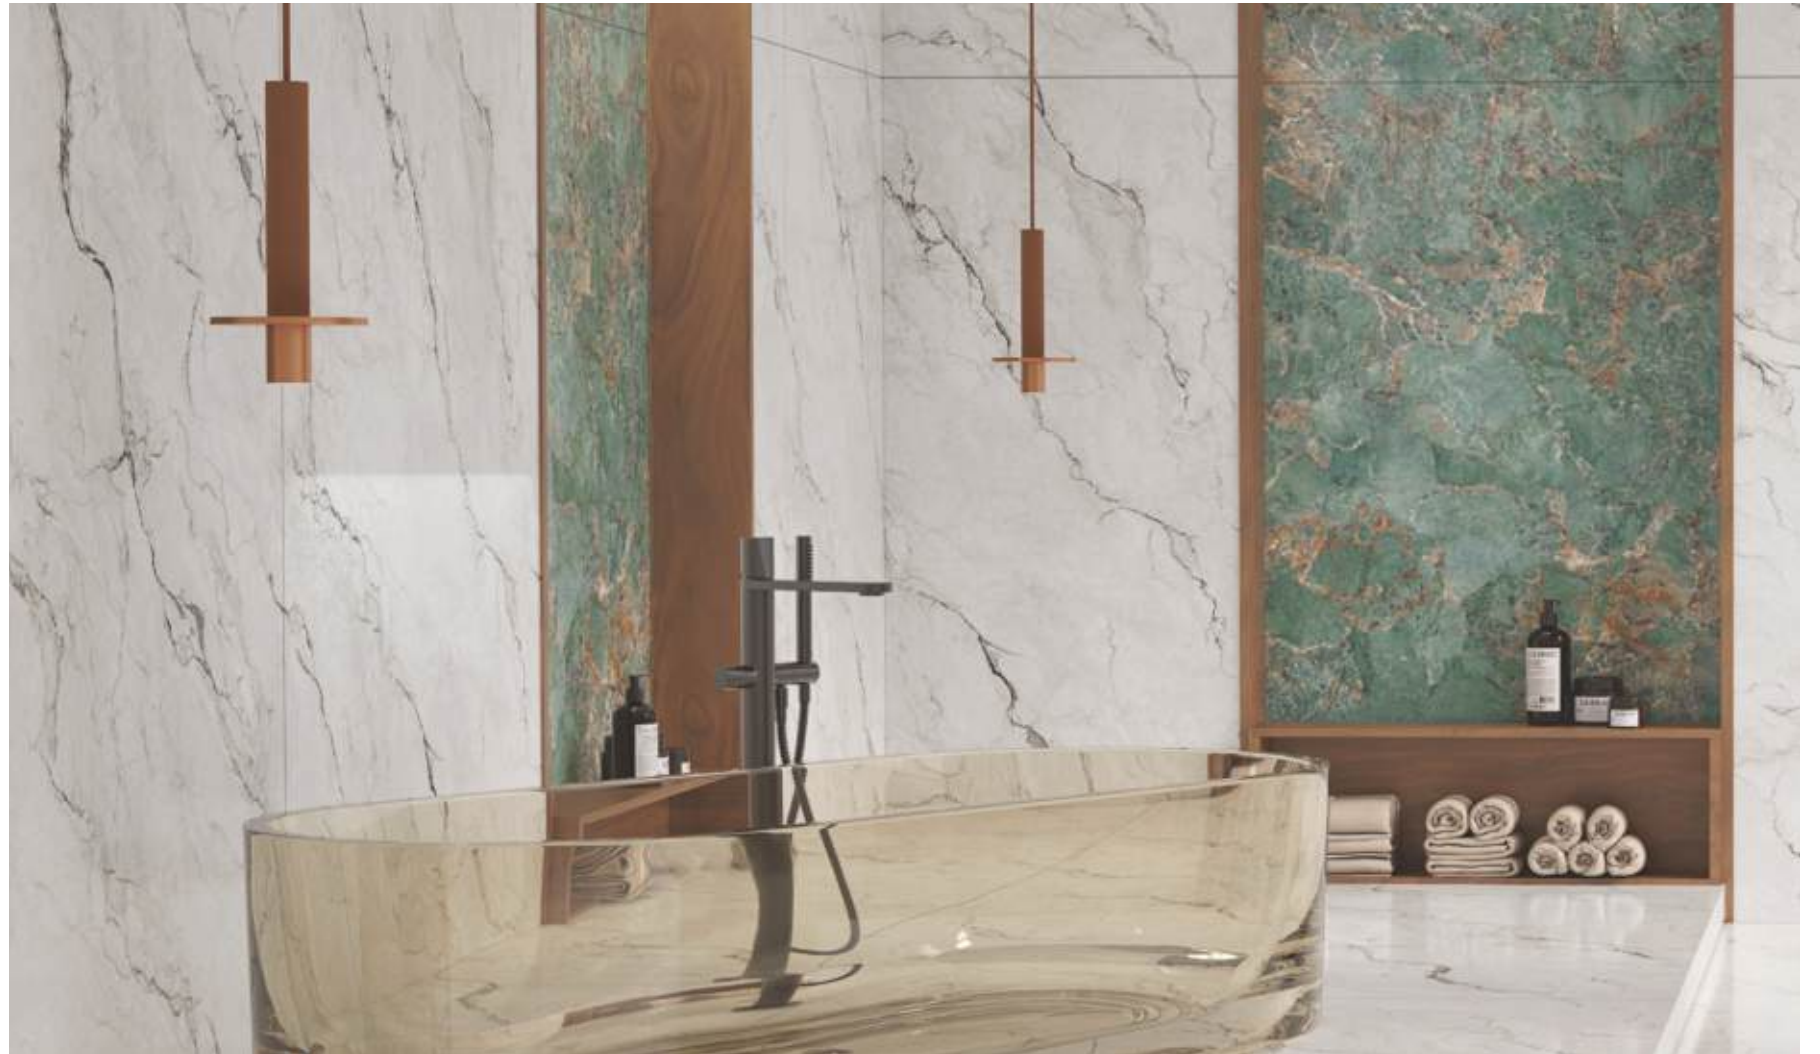

Endless Pacific White

1200x1800mm

Body Type_White

Surface_Glossy

→← 15mm_thickness

Random Faces - 4