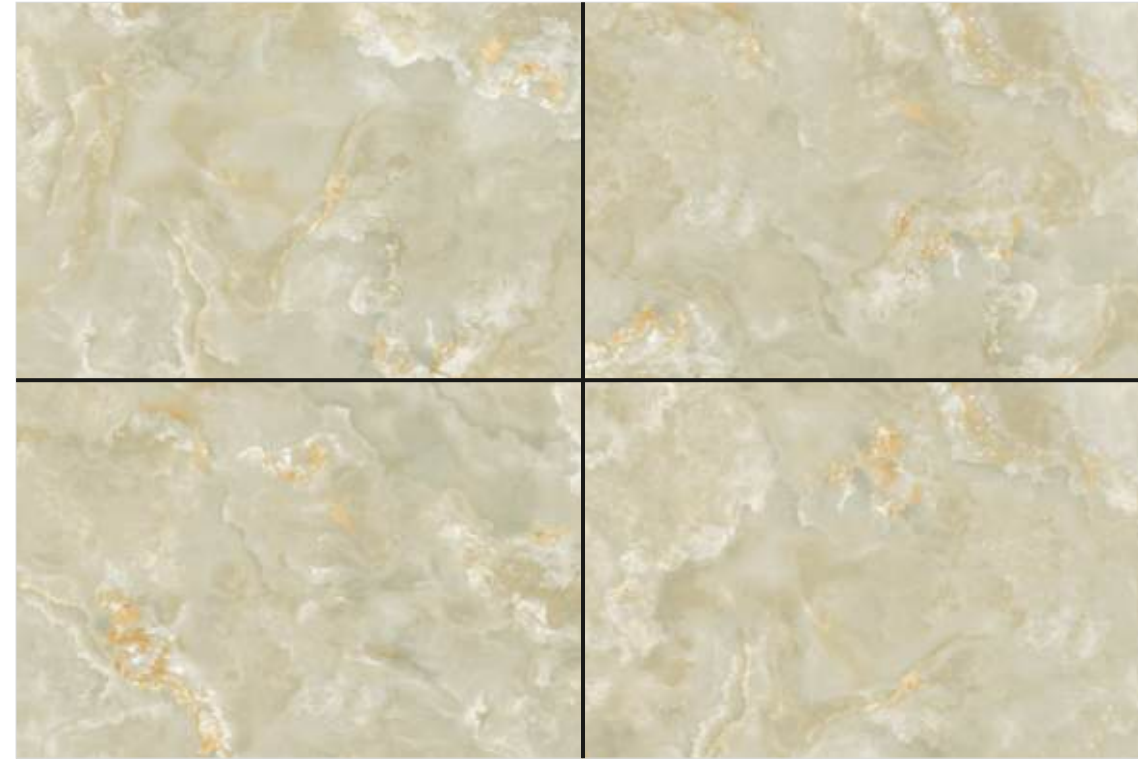

Endless Cronos Bianco

1200x1800mm

Body Type_Ivory
Surface_Glossy & Velvet Touch

→← 15mm_thickness

Endless Faces - 4

Endless Cronos Bianco

Size_1200x1800mm | Body Type_Ivory | Surface_Glossy & Velvet Touch

Onyx Moss