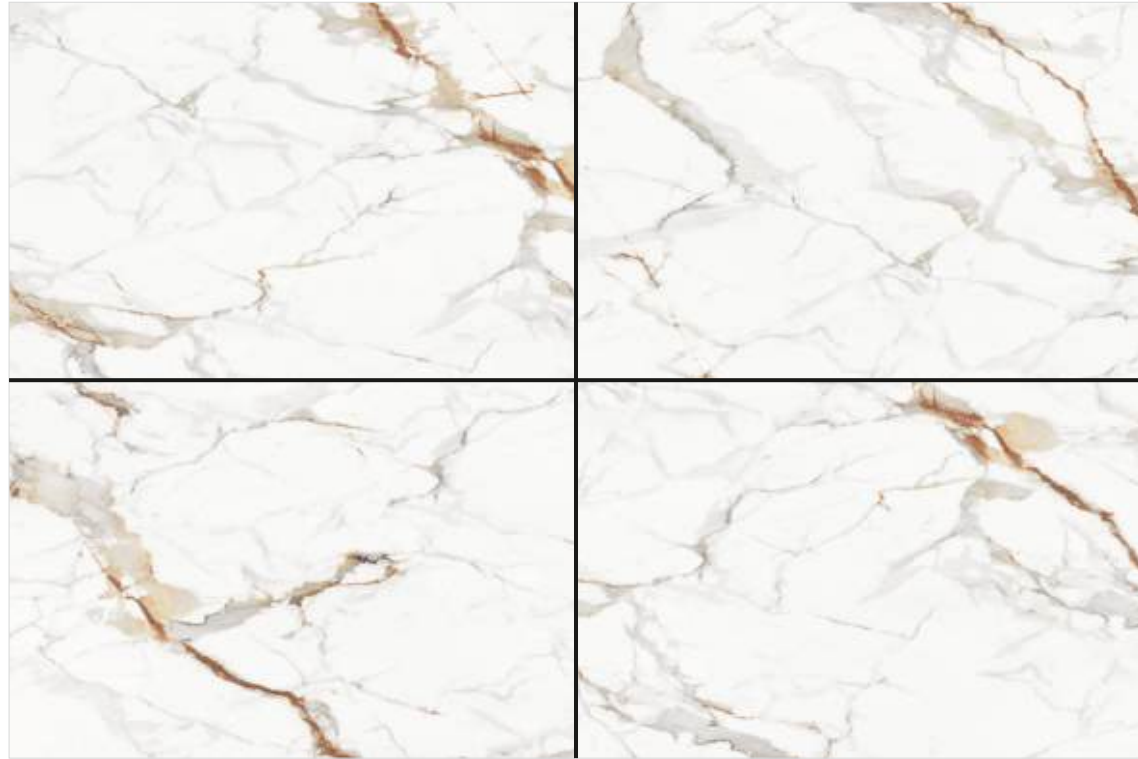

Calacatta Alex

1200x1800mm

Body Type_White

Surface_Glossy

→← 15mm_thickness

Random Faces - 4